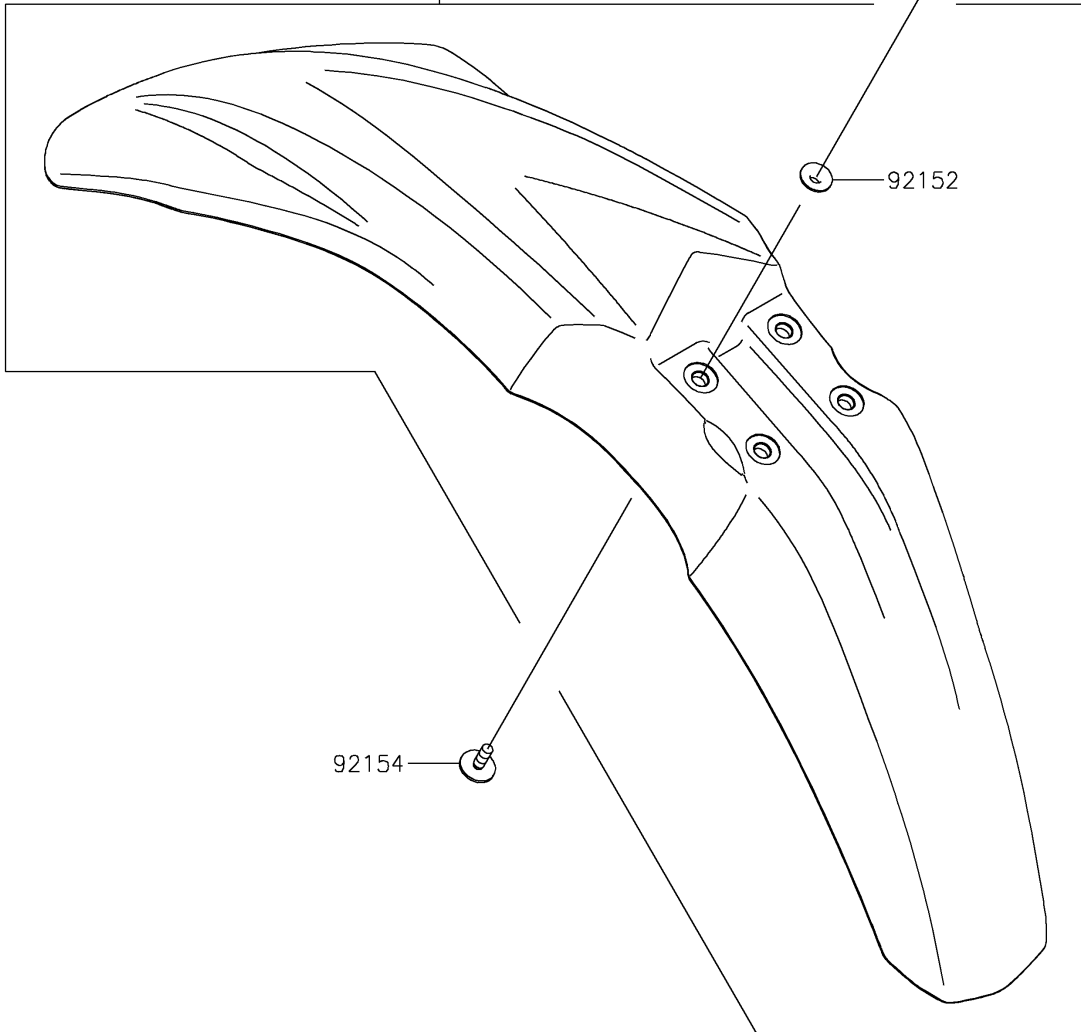

2026 KLX[®] 300R

PARTS DIAGRAM

Front Fender(s)

F2171

35038/A/B

2026 KLX[®] 300R

PARTS LIST

Front Fender(s)

Kawasaki

Let the Good Times Roll[®]

ITEM NAME

PART NUMBER

QUANTITY
