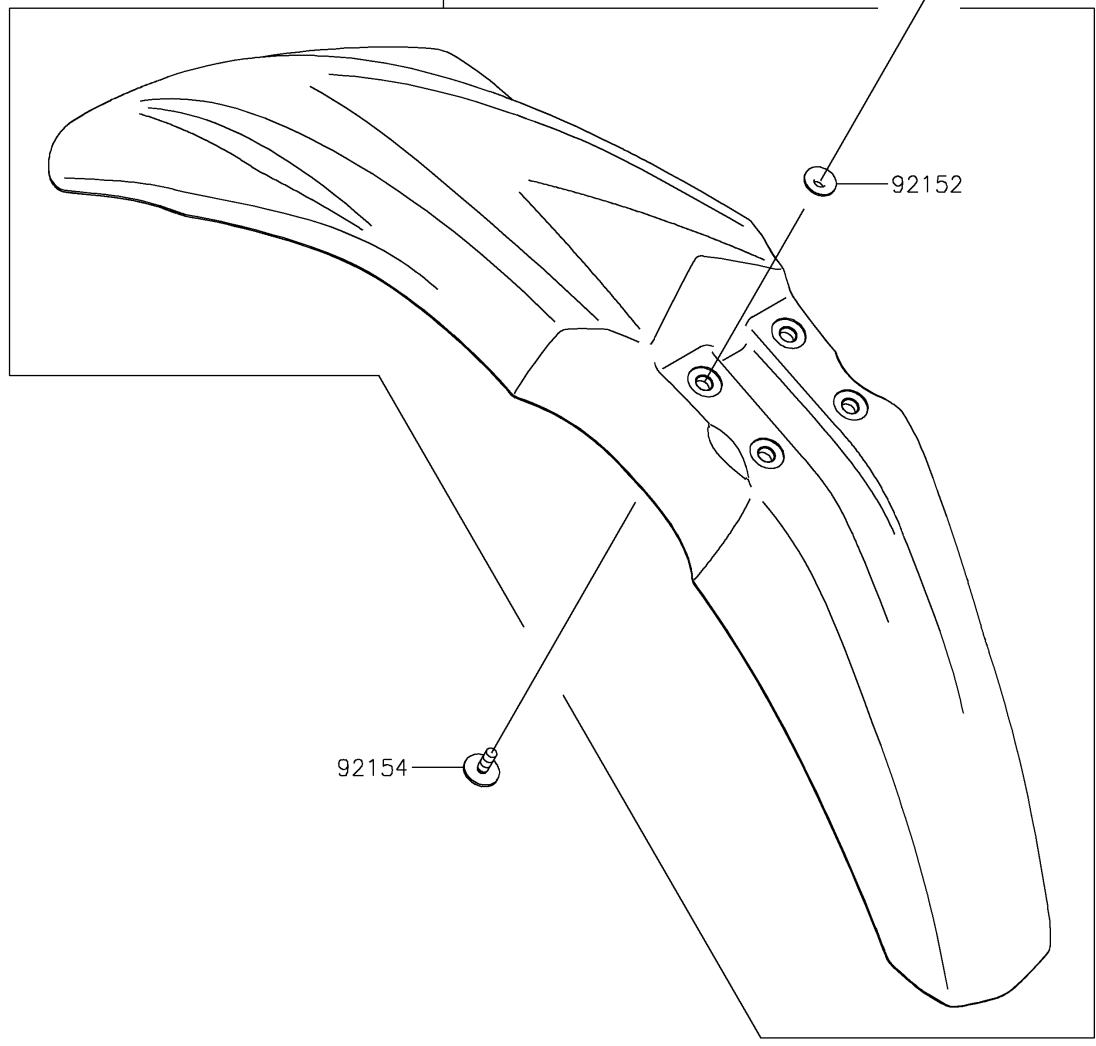

2025 KLX300R

PARTS DIAGRAM

Front Fender(s)

Kawasaki

Let the Good Times Roll®

F2171

35038/A/B

92152

92154

2025 KLX300R

PARTS LIST

Front Fender(s)

ITEM NAME

PART NUMBER

QUANTITY
