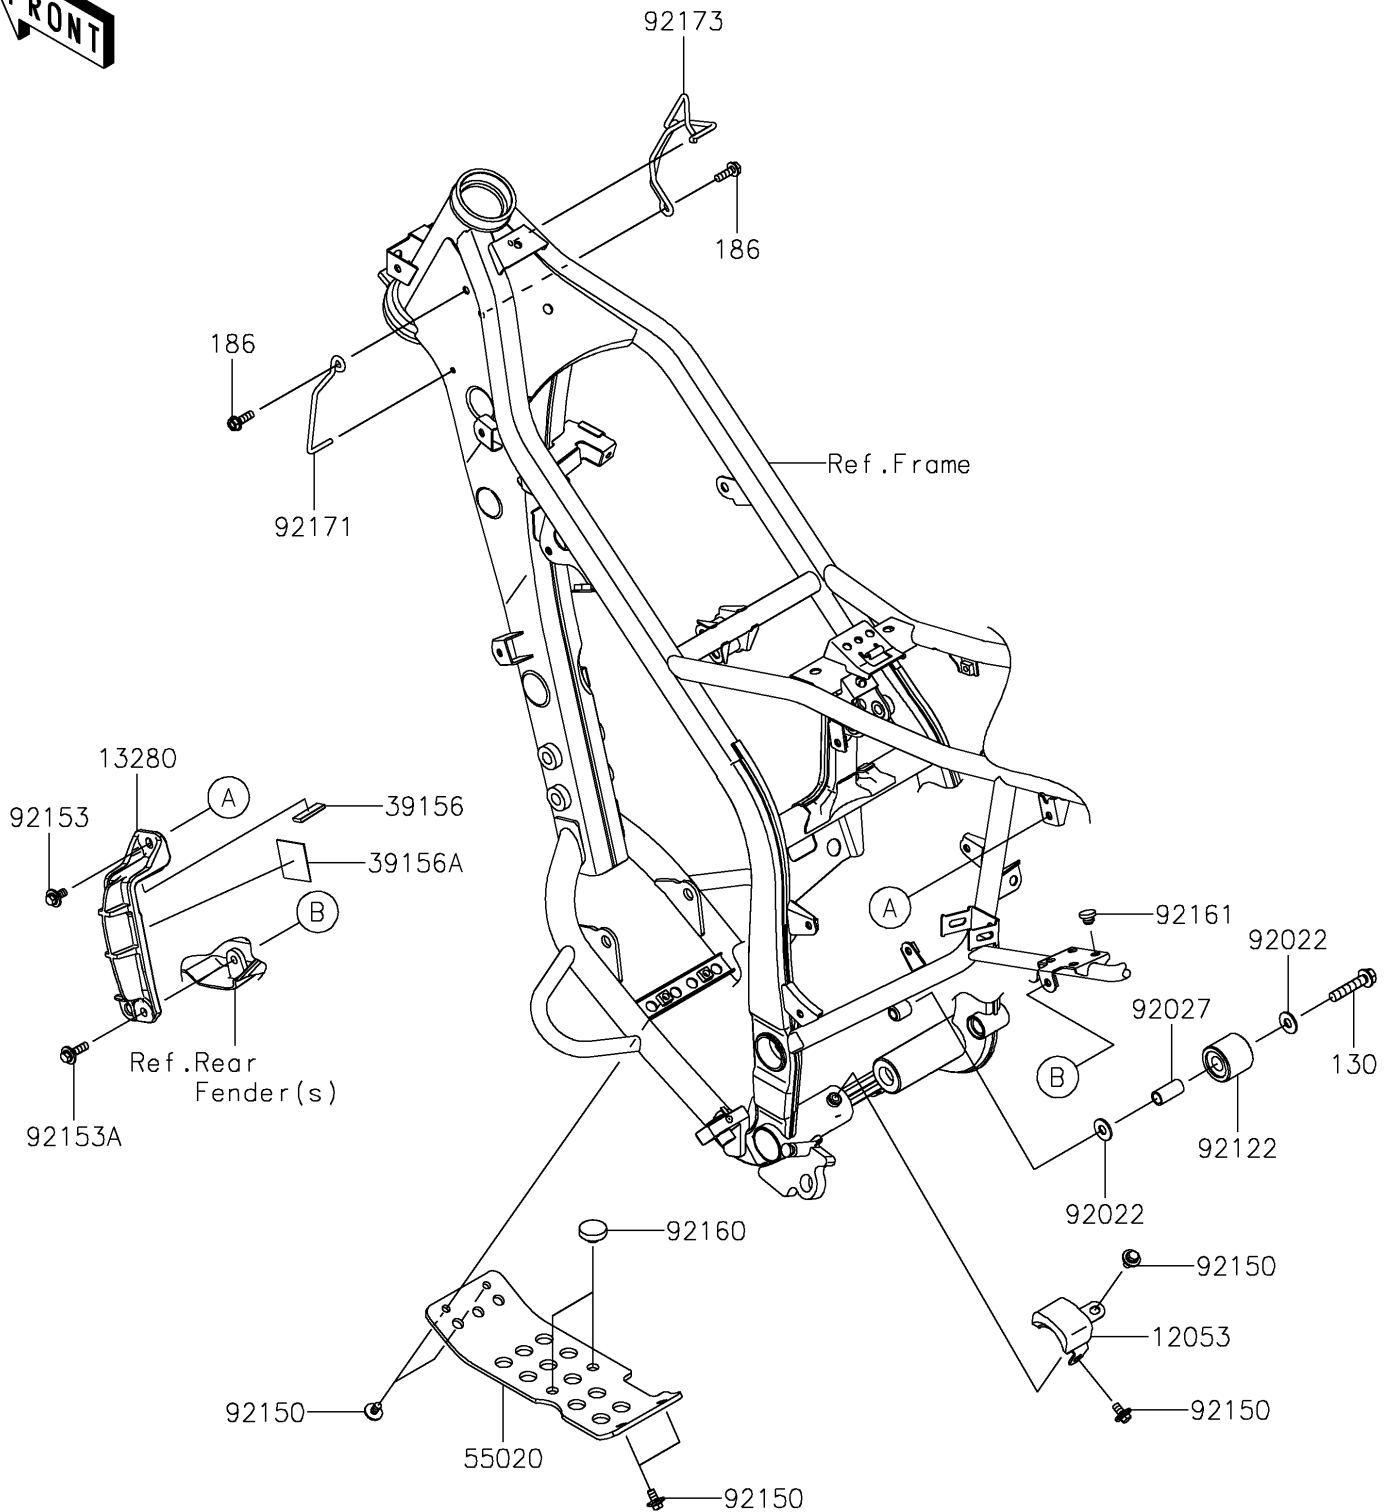

2026 KLX300R

PARTS DIAGRAM

Frame Fittings

F2131