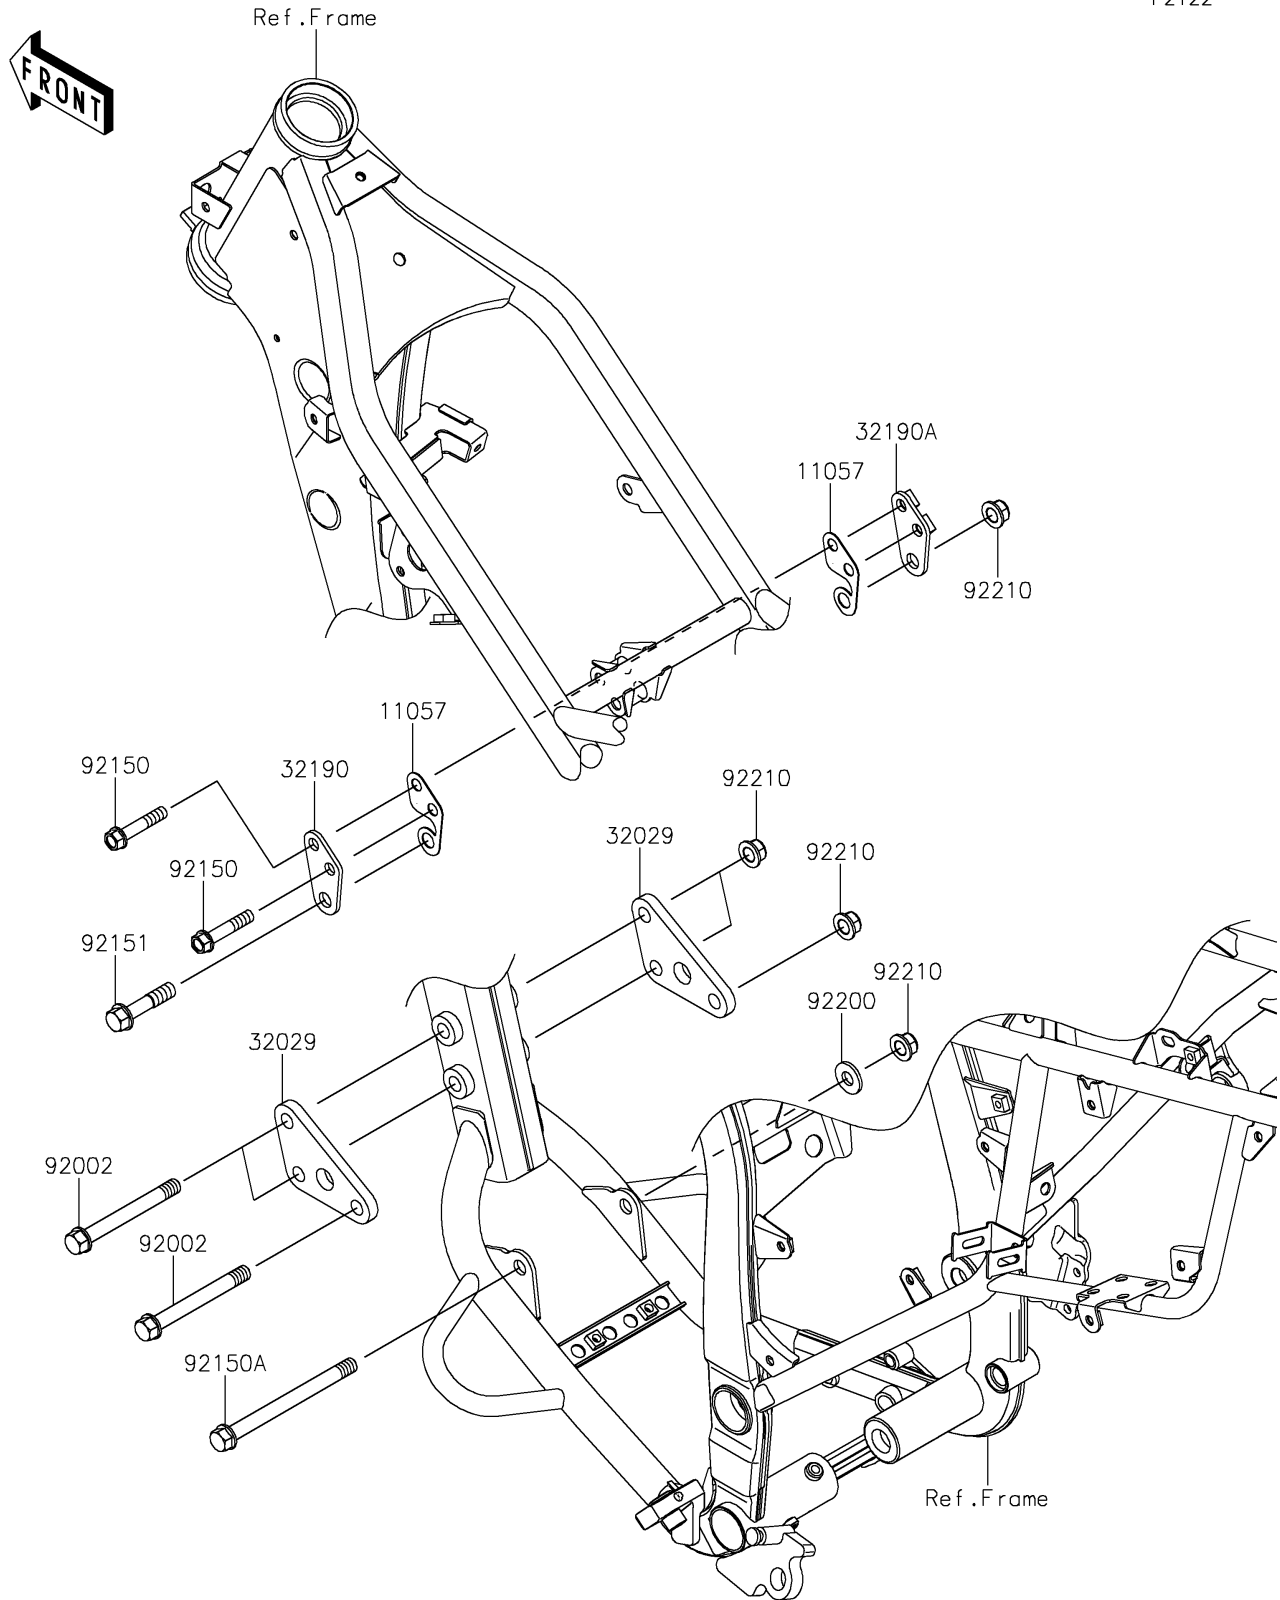

## PARTS DIAGRAM

# 2026 KLX300R

## PARTS LIST

### Engine Mount

ITEM NAME	PART NUMBER	QUANTITY
BRACKET (Ref # 11057)	11057-3705	2
BRACKET-ENGINE,FR (Ref # 32029)	32029-1855	2
BRACKET-ENGINE,HEAD,LH (Ref # 32190)	32190-0416	1
BRACKET-ENGINE,HEAD,RH (Ref # 32190A)	32190-0417	1
BOLT,10X90 (Ref # 92002)	92002-1674	3
BOLT,FLANGED,8X42 (Ref # 92150)	92150-1415	2
BOLT,FLANGED,10X120 (Ref # 92150A)	92150-1642	1
BOLT,FLANGED,10X45 (Ref # 92151)	92151-1413	1
WASHER,10.2X23X2.5 (Ref # 92200)	92200-0211	1
NUT,LOCK,FLANGED,10MM (Ref # 92210)	92210-1080	5