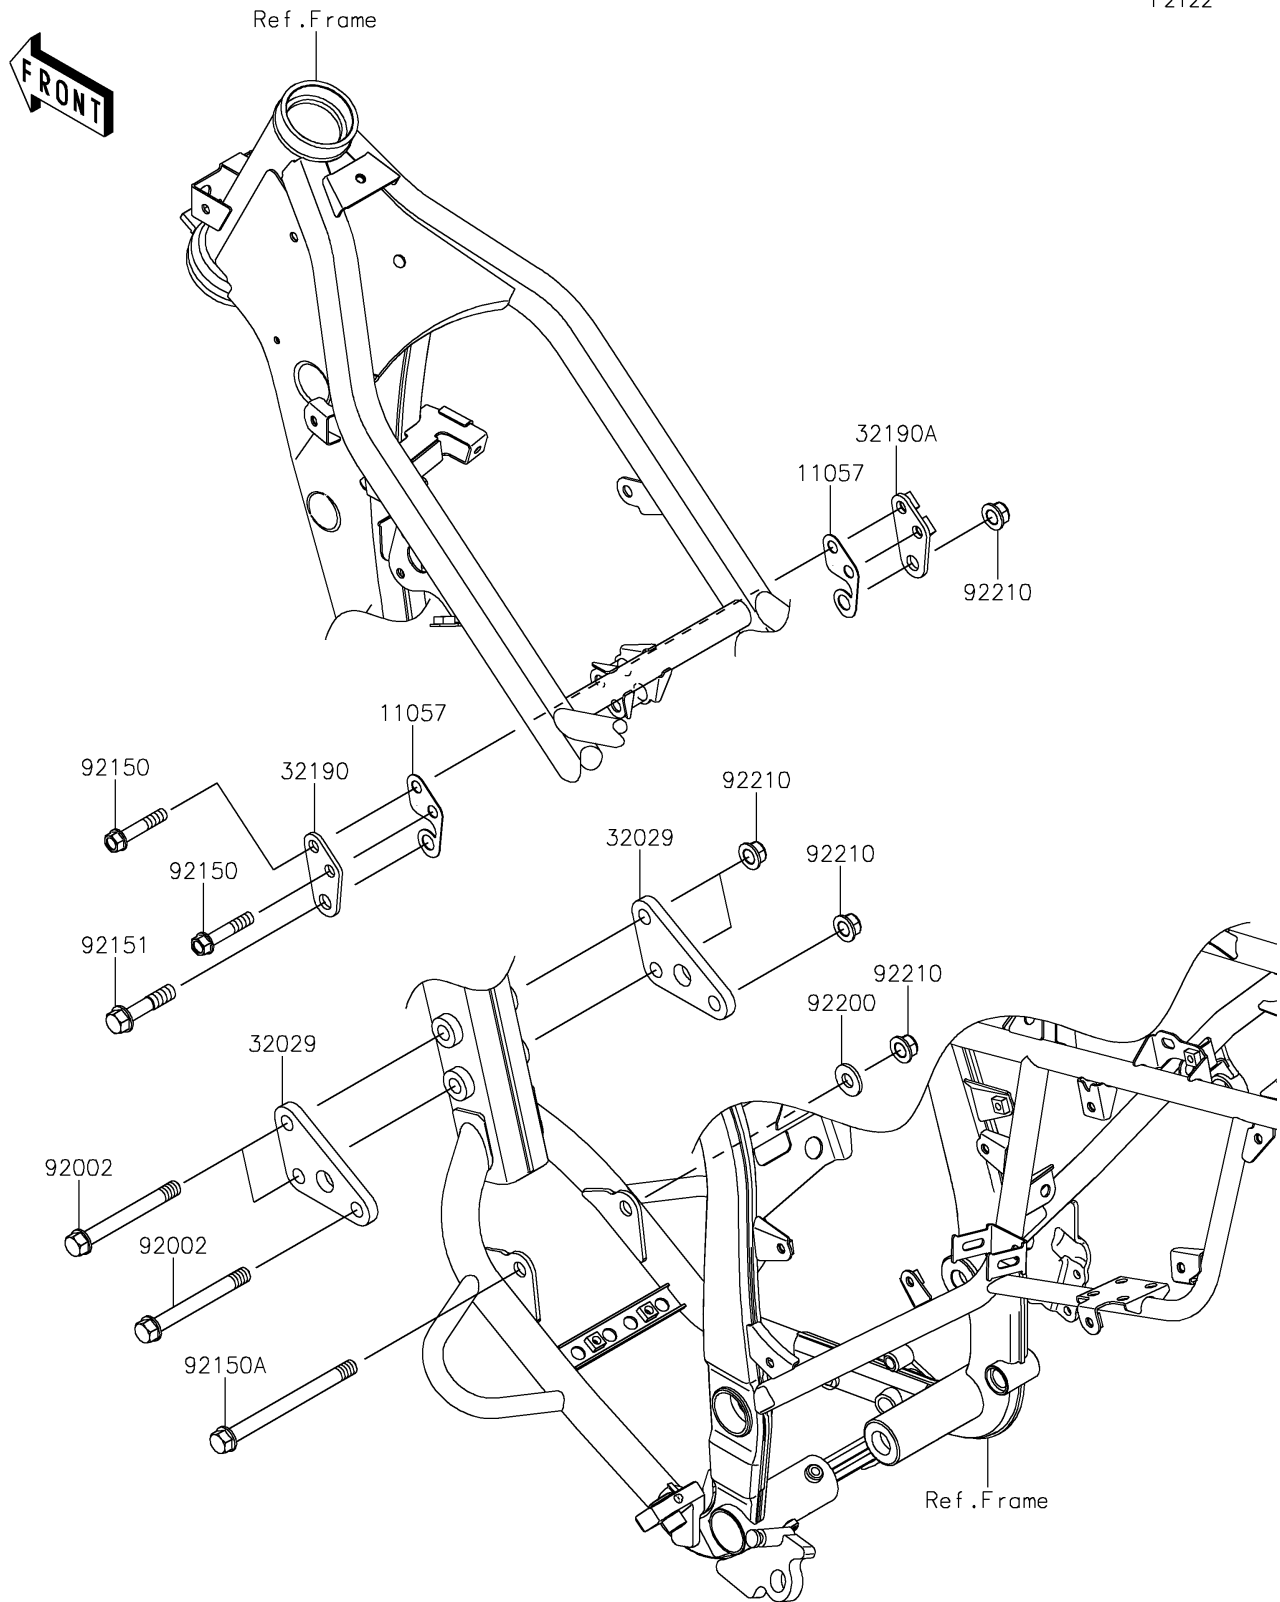

2026 KLX[®] 300R

PARTS DIAGRAM

Engine Mount

F2122

2026 KLX[®] 300R

PARTS LIST

Engine Mount

ITEM NAME	PART NUMBER	QUANTITY
BRACKET (Ref # 11057)	11057-3705	2
BRACKET-ENGINE,FR (Ref # 32029)	32029-1855	2
BRACKET-ENGINE,HEAD,LH (Ref # 32190)	32190-0416	1
BRACKET-ENGINE,HEAD,RH (Ref # 32190A)	32190-0417	1
BOLT,10X90 (Ref # 92002)	92002-1674	3
BOLT,FLANGED,8X42 (Ref # 92150)	92150-1415	2
BOLT,FLANGED,10X120 (Ref # 92150A)	92150-1642	1
BOLT,FLANGED,10X45 (Ref # 92151)	92151-1413	1
WASHER,10.2X23X2.5 (Ref # 92200)	92200-0211	1
NUT,LOCK,FLANGED,10MM (Ref # 92210)	92210-1080	5