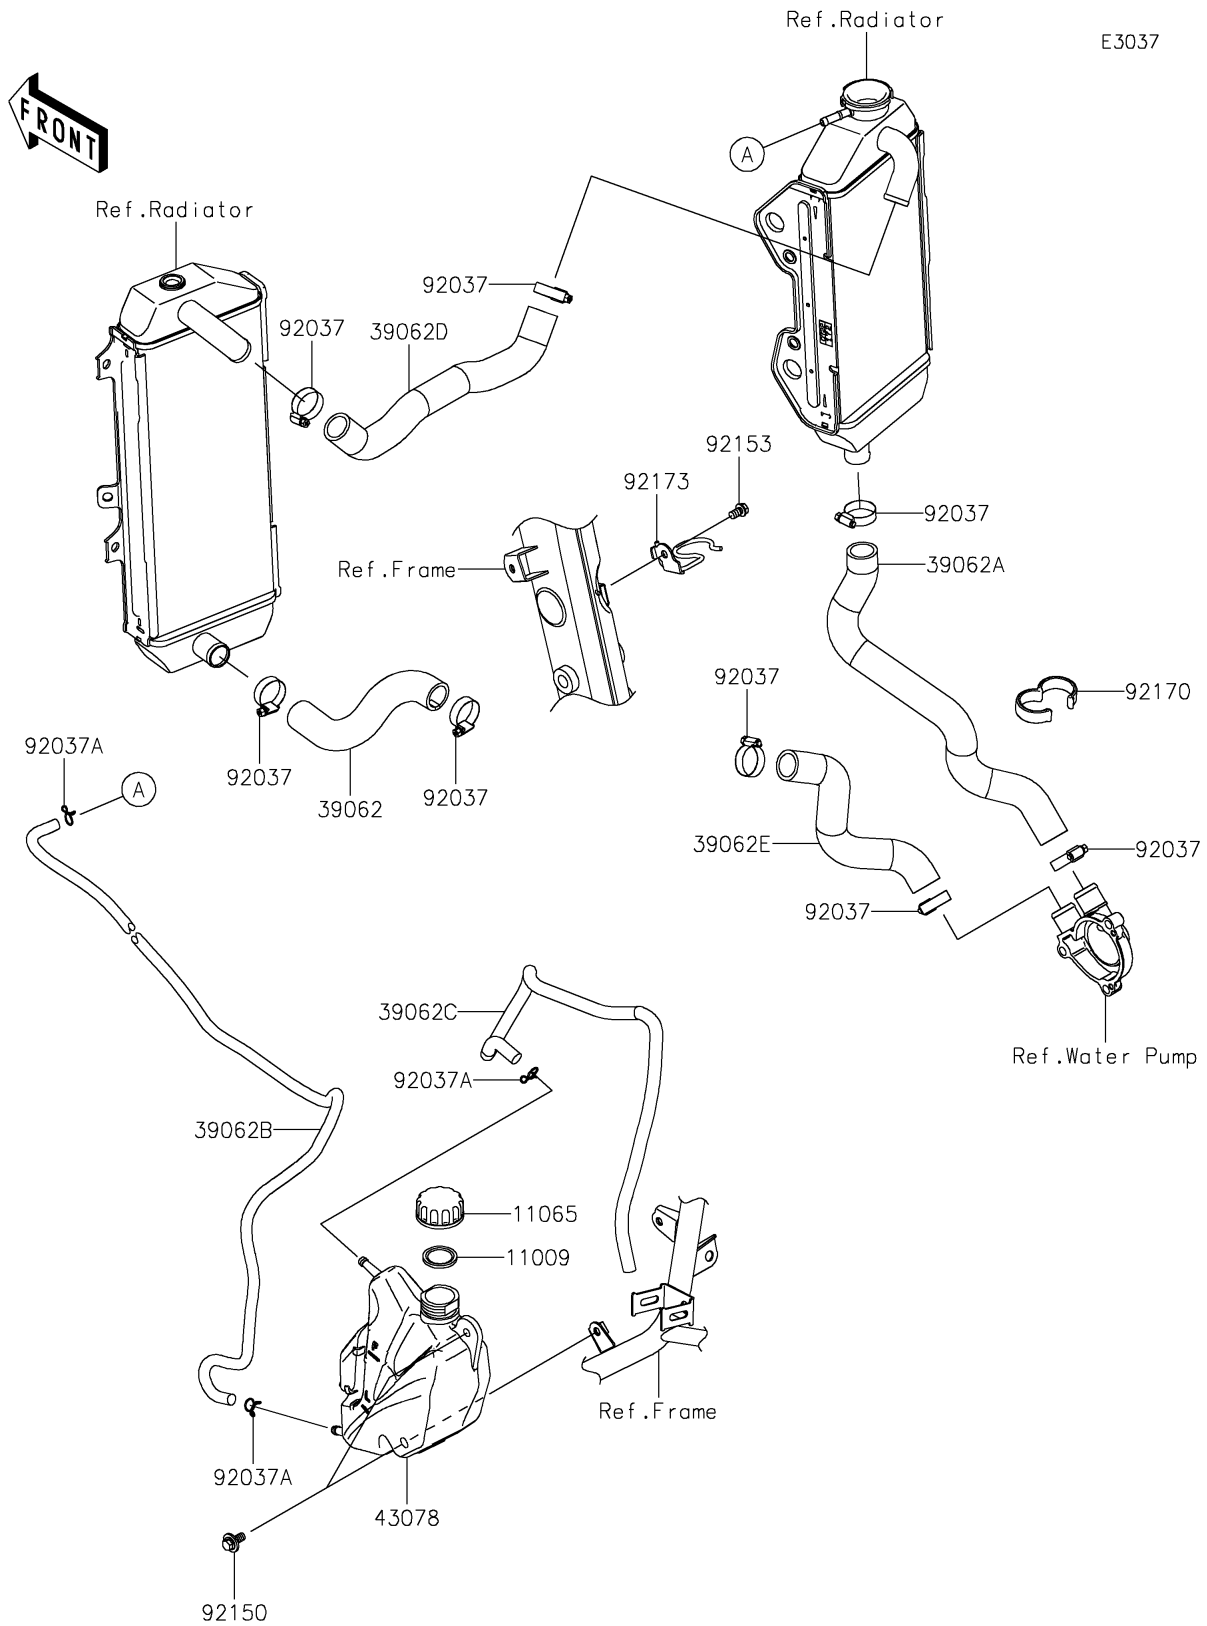

2026 KLX[®] 300R

PARTS DIAGRAM

Water Pipe

2026 KLX[®] 300R

PARTS LIST

Water Pipe

| ITEM NAME | PART NUMBER | QUANTITY |
|---|-------------|----------|
| GASKET,RESERVOIR TANK CAP (Ref # 11009) | 11009-1145 | 1 |
| CAP (Ref # 11065) | 11065-0969 | 1 |
| HOSE-COOLING,HEAD-RAD.LH (Ref # 39062) | 39062-0843 | 1 |
| HOSE-COOLING,RAD.RH-PUMP (Ref # 39062A) | 39062-0845 | 1 |
| HOSE-COOLING,RESERVOIR (Ref # 39062B) | 39062-0846 | 1 |
| HOSE-COOLING,RESERVOIR (Ref # 39062C) | 39062-0858 | 1 |
| HOSE-COOLING,RAD.LH-RAD.RH (Ref # 39062D) | 39062-0910 | 1 |
| HOSE-COOLING,PUMP-CYLINDER (Ref # 39062E) | 39062-1563 | 1 |
| RESERVOIR (Ref # 43078) | 43078-0603 | 1 |
| CLAMP,COOLING HOSE (Ref # 92037) | 92037-1589 | 8 |
| CLAMP (Ref # 92037A) | 92037-1712 | 3 |
| BOLT,6X14 (Ref # 92150) | 92150-1340 | 2 |
| BOLT,FLANGED,6X10 (Ref # 92153) | 92153-1354 | 1 |
| CLAMP (Ref # 92170) | 92170-1419 | 1 |
| CLAMP (Ref # 92173) | 92173-2250 | 1 |