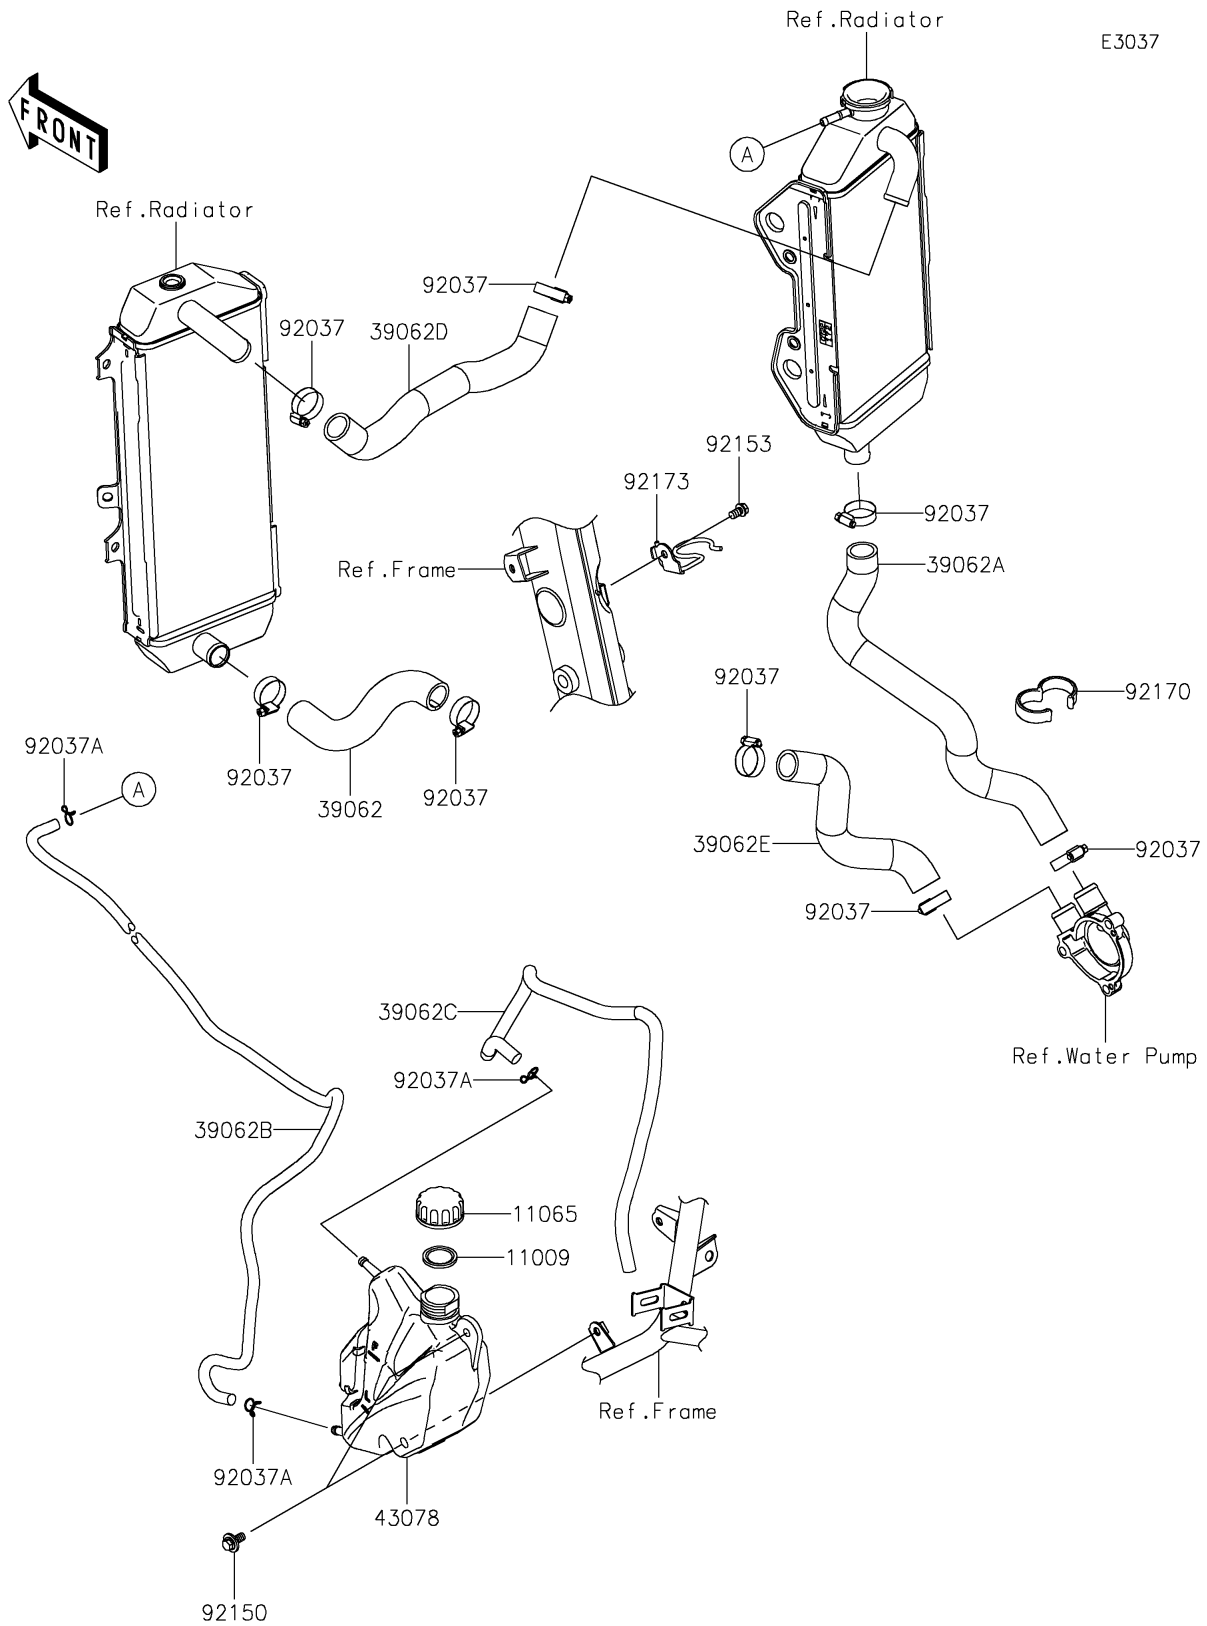

2026 KLX300R

PARTS DIAGRAM

Water Pipe

2026 KLX300R

PARTS LIST

Water Pipe

ITEM NAME	PART NUMBER	QUANTITY
GASKET,RESERVOIR TANK CAP (Ref # 11009)	11009-1145	1
CAP (Ref # 11065)	11065-0969	1
HOSE-COOLING,HEAD-RAD.LH (Ref # 39062)	39062-0843	1
HOSE-COOLING,RAD.RH-PUMP (Ref # 39062A)	39062-0845	1
HOSE-COOLING,RESERVOIR (Ref # 39062B)	39062-0846	1
HOSE-COOLING,RESERVOIR (Ref # 39062C)	39062-0858	1
HOSE-COOLING,RAD.LH-RAD.RH (Ref # 39062D)	39062-0910	1
HOSE-COOLING,PUMP-CYLINDER (Ref # 39062E)	39062-1563	1
RESERVOIR (Ref # 43078)	43078-0603	1
CLAMP,COOLING HOSE (Ref # 92037)	92037-1589	8
CLAMP (Ref # 92037A)	92037-1712	3
BOLT,6X14 (Ref # 92150)	92150-1340	2
BOLT,FLANGED,6X10 (Ref # 92153)	92153-1354	1
CLAMP (Ref # 92170)	92170-1419	1
CLAMP (Ref # 92173)	92173-2250	1