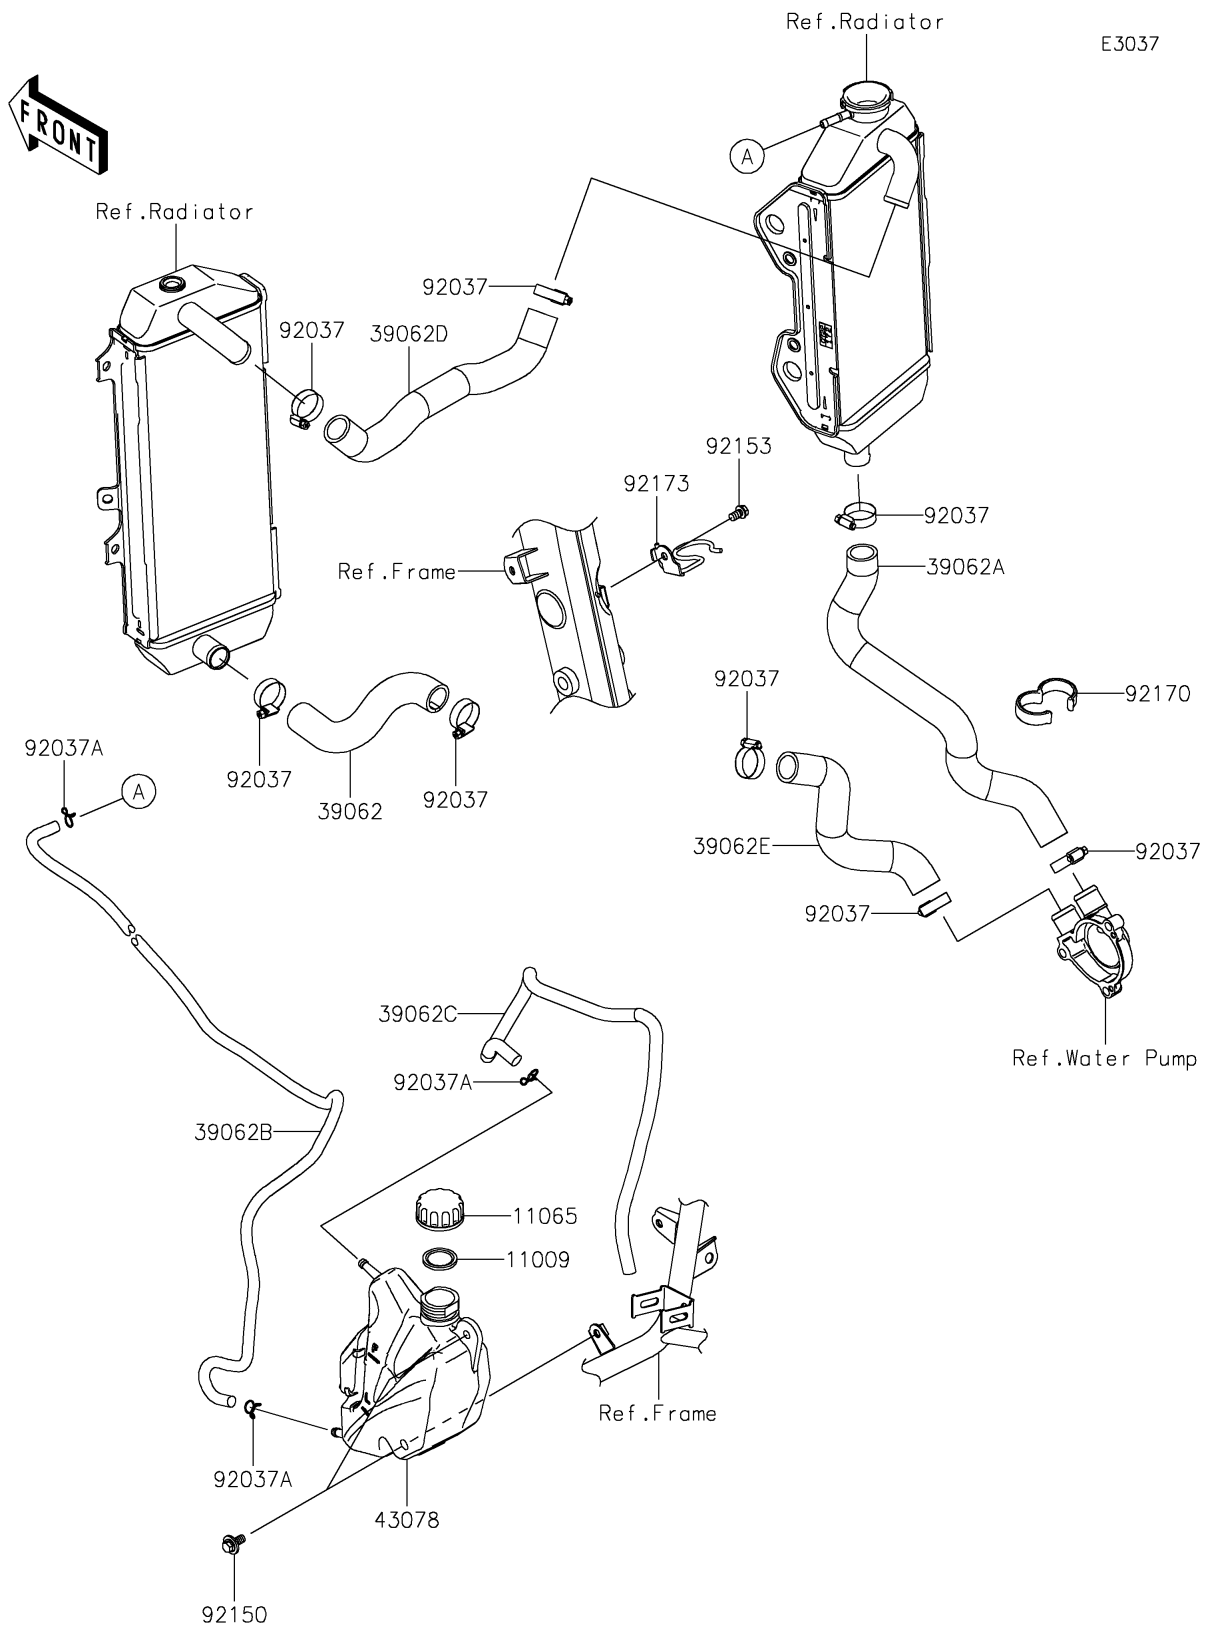

2026 KLX[®] 300R

PARTS DIAGRAM

Water Pipe

2026 KLX[®] 300R

PARTS LIST

Water Pipe

ITEM NAME	PART NUMBER	QUANTITY
GASKET,RESERVOIR TANK CAP (Ref # 11009)	11009-1145	1
CAP (Ref # 11065)	11065-0969	1
HOSE-COOLING,HEAD-RAD.LH (Ref # 39062)	39062-0843	1
HOSE-COOLING,RAD.RH-PUMP (Ref # 39062A)	39062-0845	1
HOSE-COOLING,RESERVOIR (Ref # 39062B)	39062-0846	1
HOSE-COOLING,RESERVOIR (Ref # 39062C)	39062-0858	1
HOSE-COOLING,RAD.LH-RAD.RH (Ref # 39062D)	39062-0910	1
HOSE-COOLING,PUMP-CYLINDER (Ref # 39062E)	39062-1563	1
RESERVOIR (Ref # 43078)	43078-0603	1
CLAMP,COOLING HOSE (Ref # 92037)	92037-1589	8
CLAMP (Ref # 92037A)	92037-1712	3
BOLT,6X14 (Ref # 92150)	92150-1340	2
BOLT,FLANGED,6X10 (Ref # 92153)	92153-1354	1
CLAMP (Ref # 92170)	92170-1419	1
CLAMP (Ref # 92173)	92173-2250	1