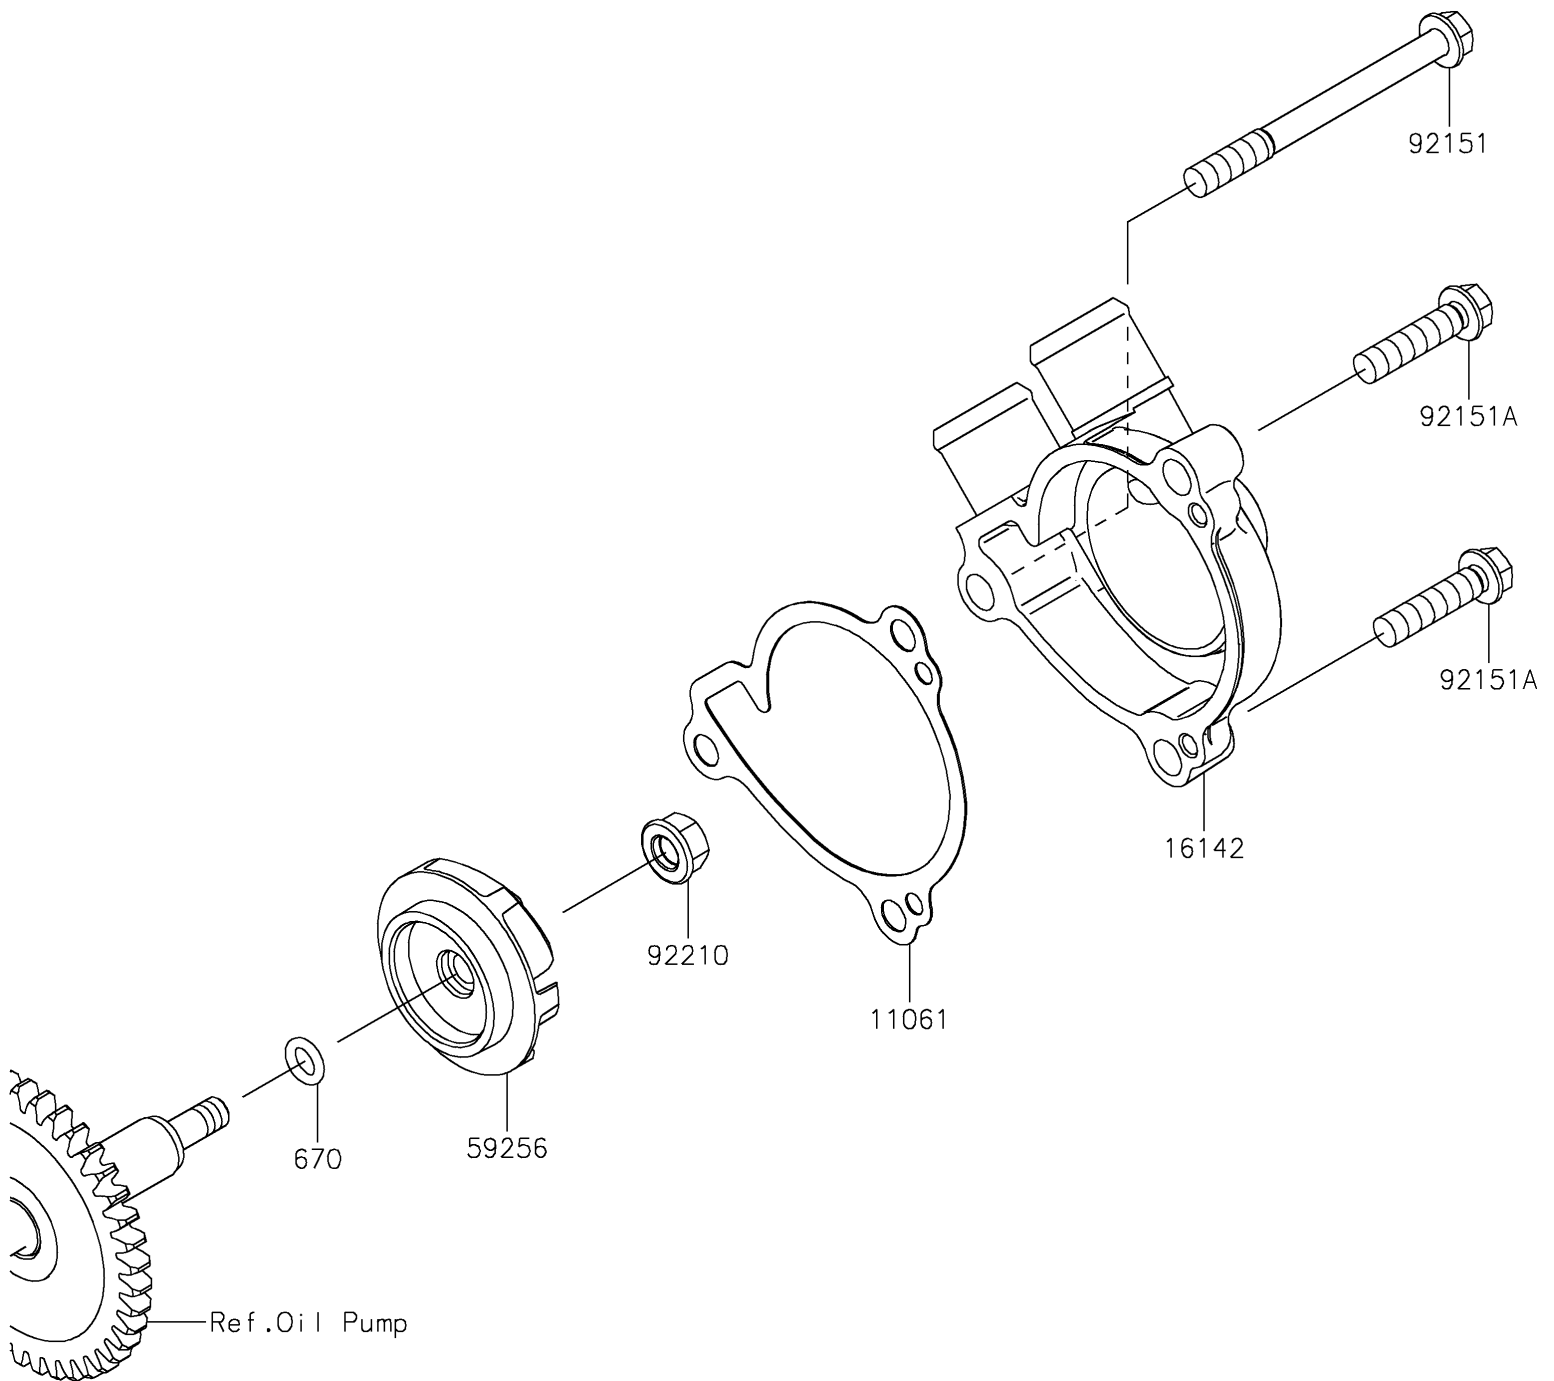

2026 KLX[®] 300R

PARTS DIAGRAM

Water Pump

E3031

2026 KLX[®] 300R

PARTS LIST

Water Pump

ITEM NAME	PART NUMBER	QUANTITY
GASKET,PUMP COVER (Ref # 11061)	11061-1478	1
COVER-PUMP (Ref # 16142)	16142-0758	1
IMPELLER (Ref # 59256)	59256-1063	1
BOLT,6X65 (Ref # 92151)	92151-1199	1
BOLT,FLANGED-SMALL,6X25 (Ref # 92151A)	92151-1930	2
NUT,FLANGED,6MM (Ref # 92210)	92210-0630	1
O RING,6MM (Ref # 670)	670B1506	1