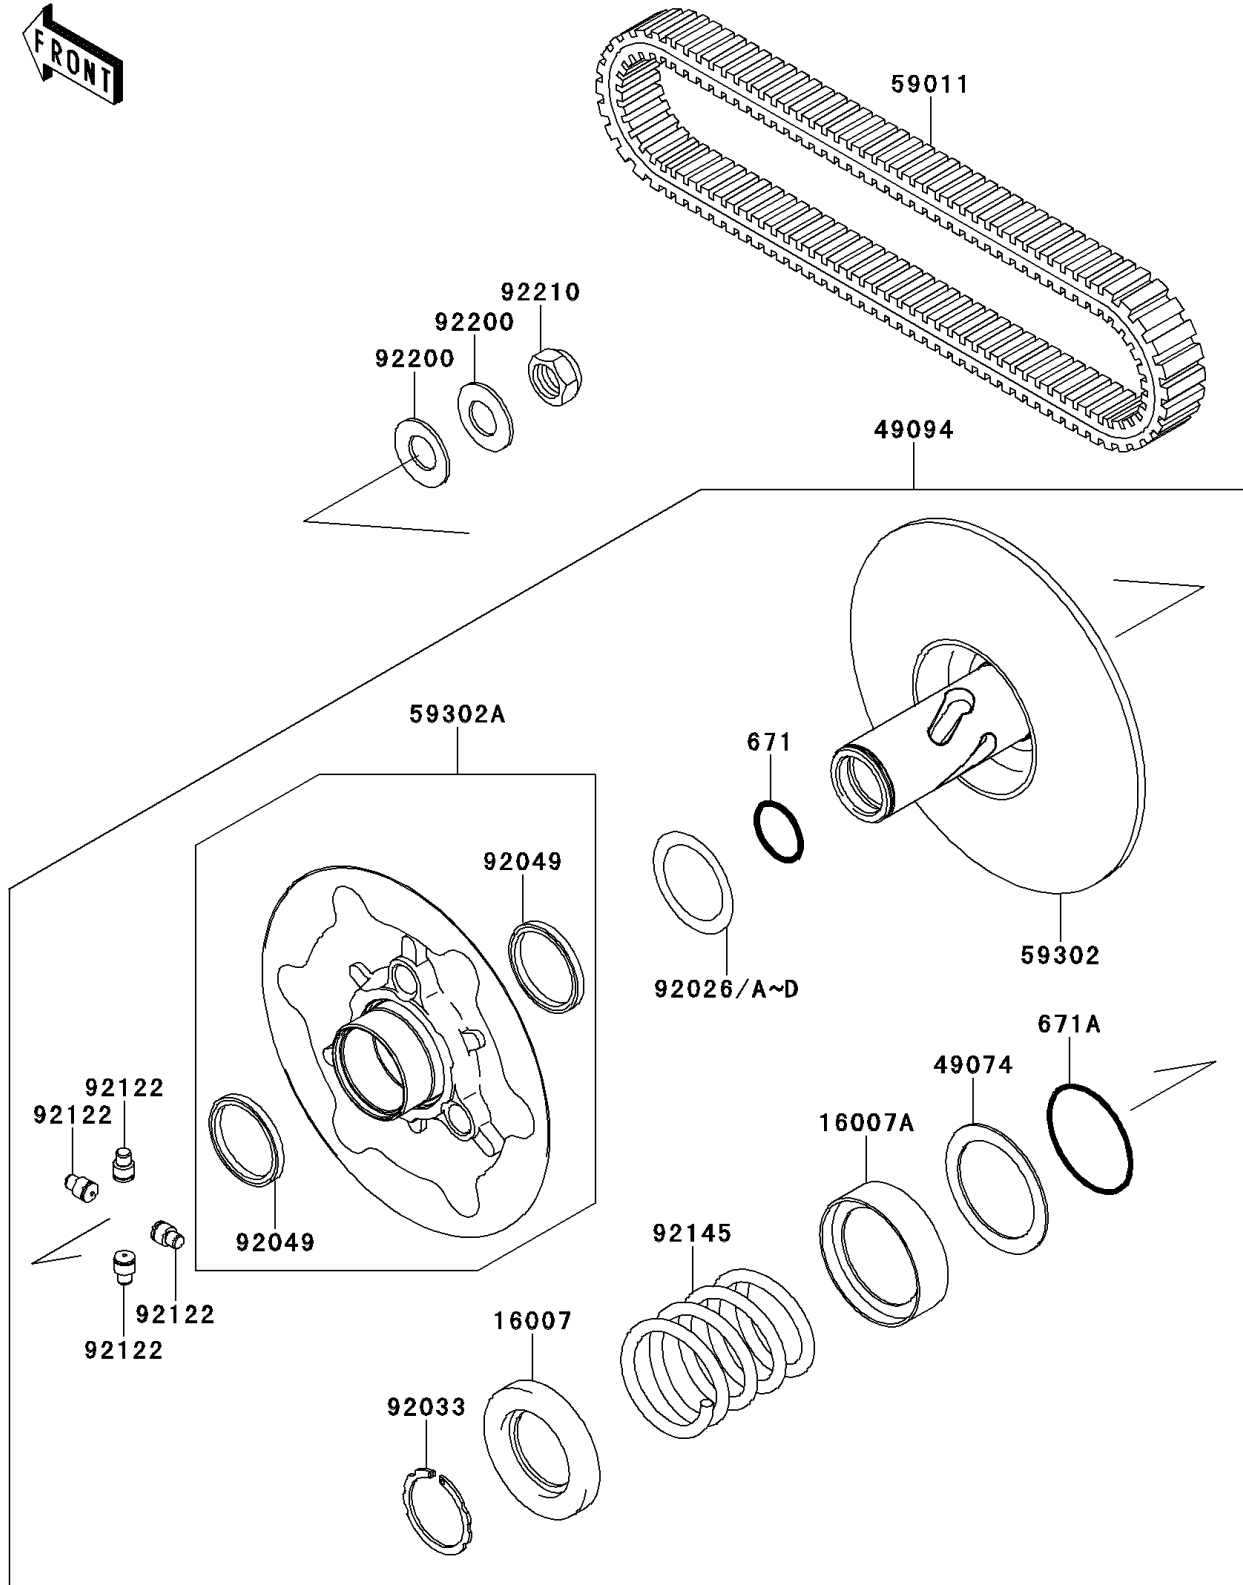

2008 KFX[®]700

PARTS DIAGRAM

Driven Converter/Drive Belt

E1392

2008 KFX[®]700

PARTS LIST

Driven Converter/Drive Belt

ITEM NAME

PART NUMBER

QUANTITY
