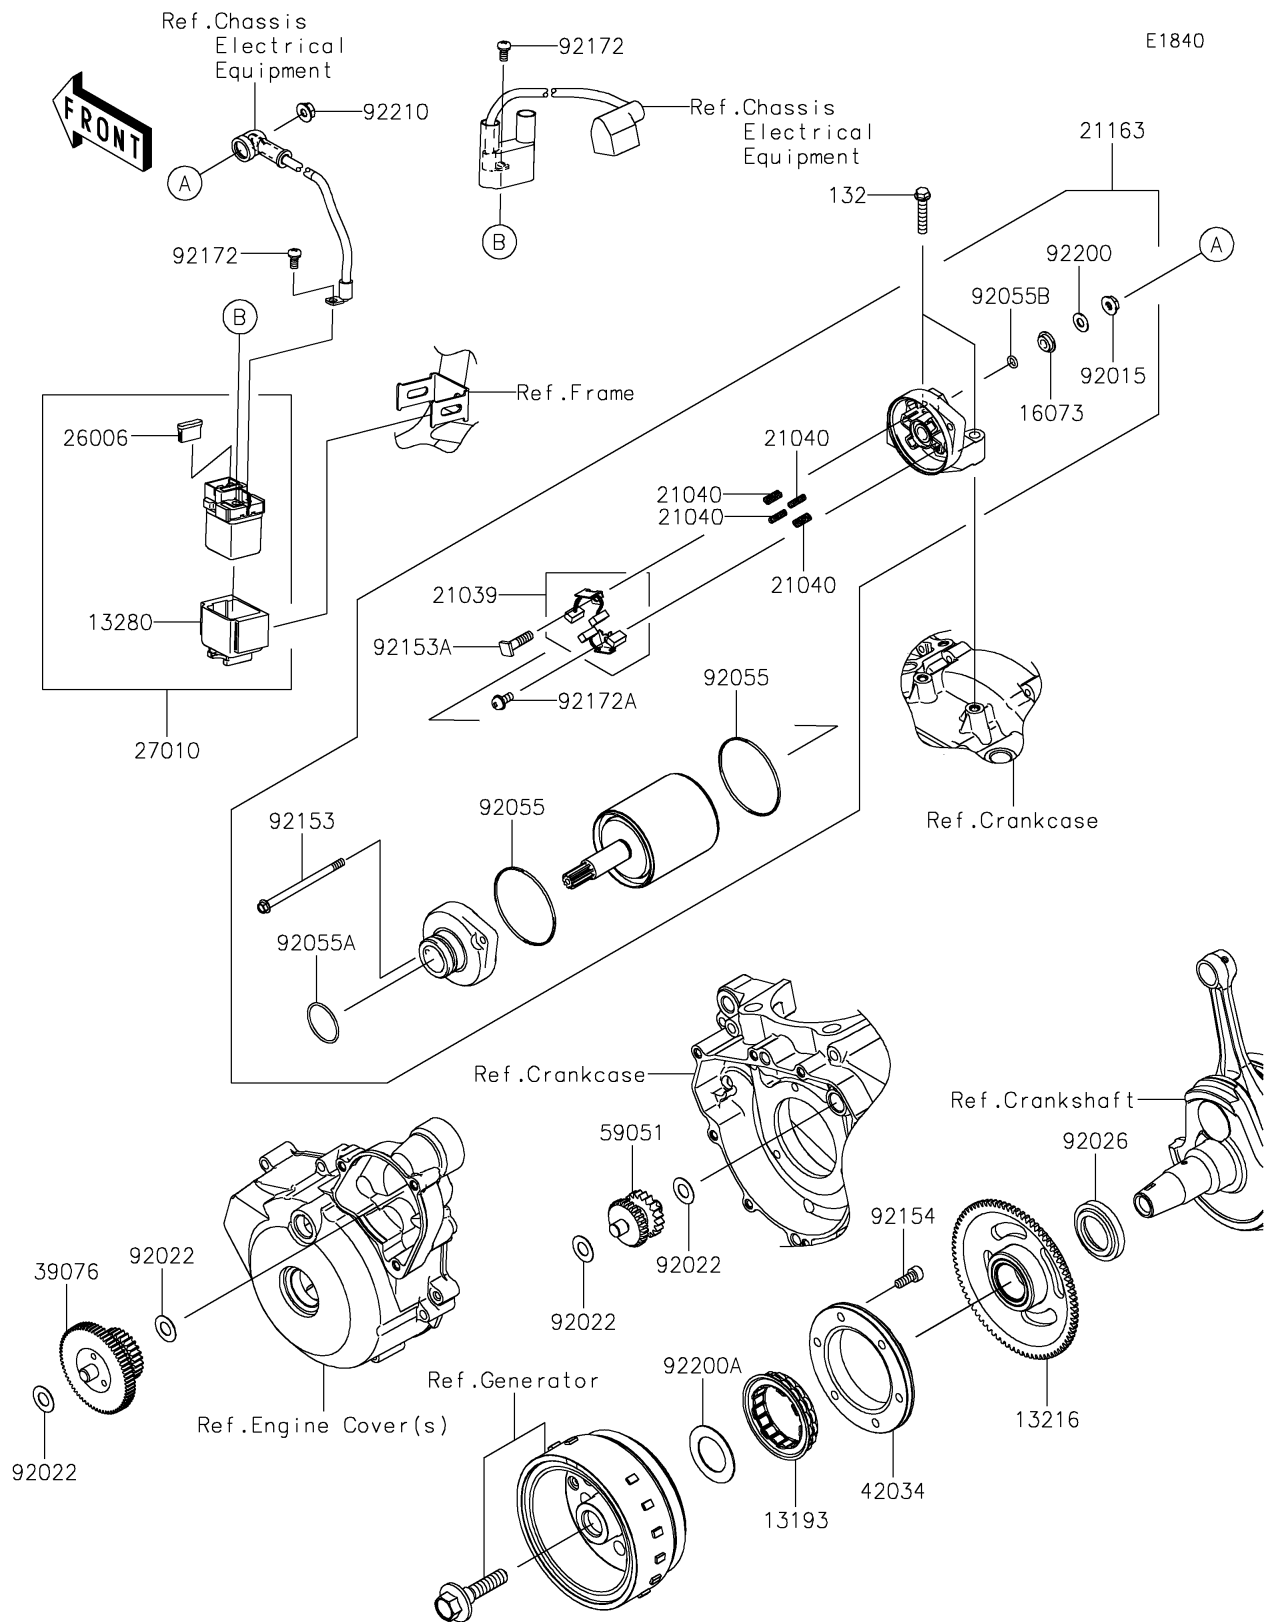

2026 KLX[®] 300R

PARTS DIAGRAM

Starter Motor

2026 KLX[®] 300R

PARTS LIST

Starter Motor

Kawasaki

Let the Good Times Roll[®]

ITEM NAME

PART NUMBER

QUANTITY
