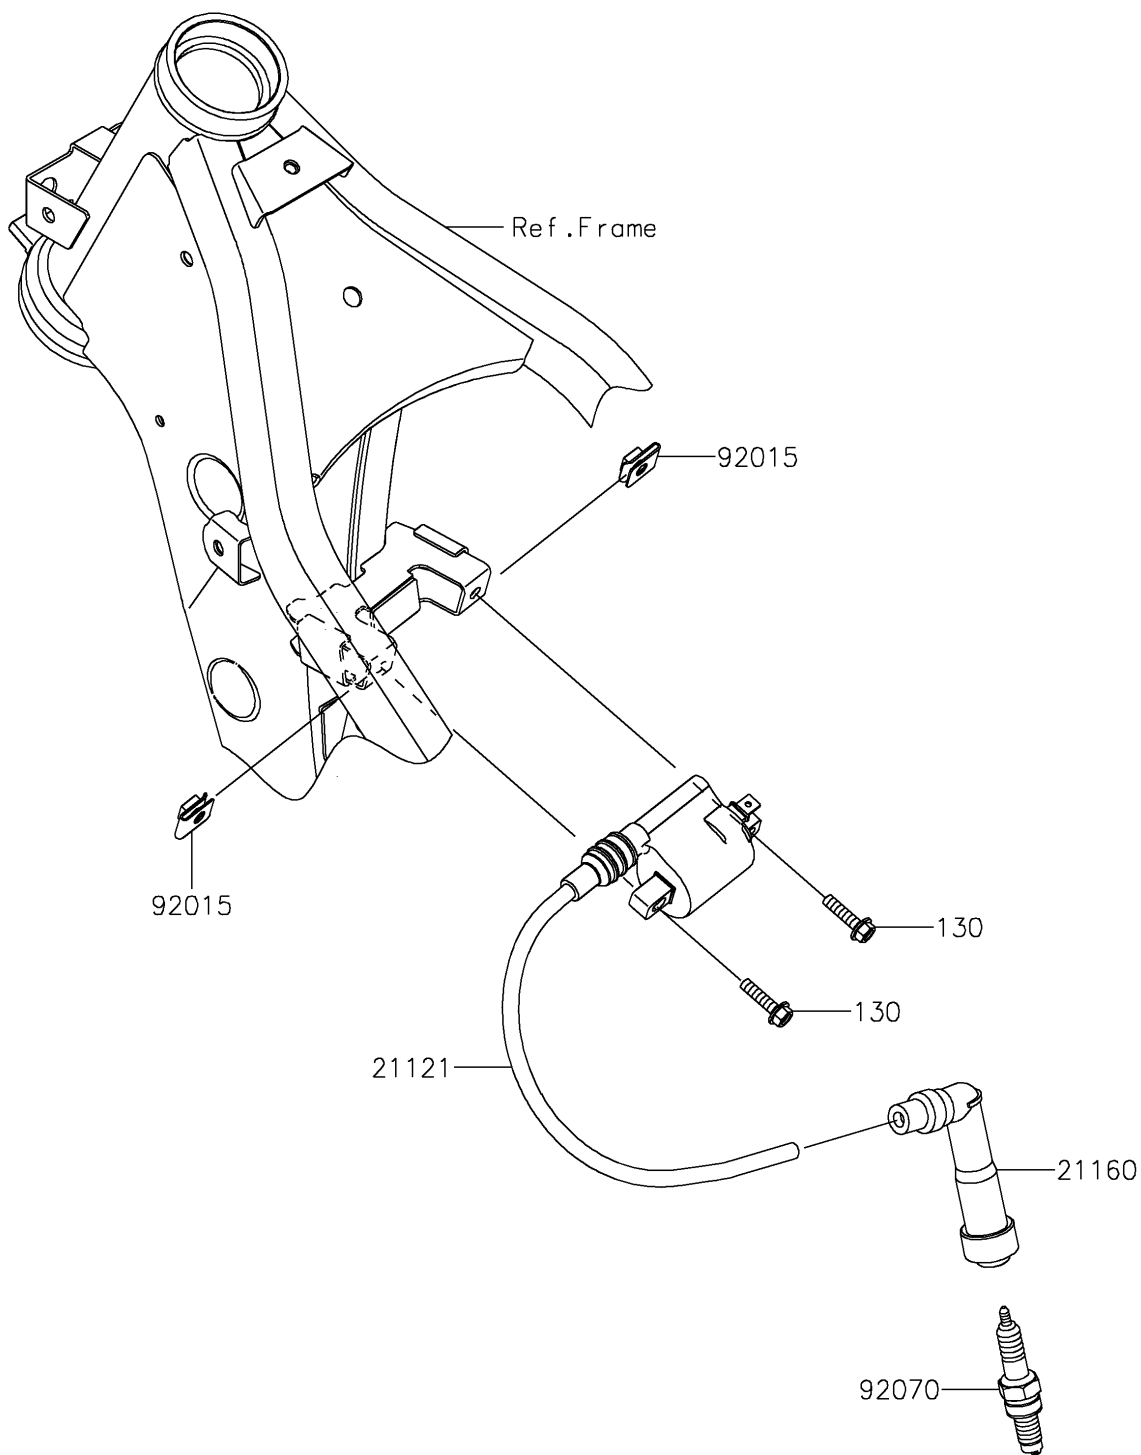

2026 KLX300R

PARTS DIAGRAM

Ignition System

E1830

2026 KLX300R

PARTS LIST

Ignition System

ITEM NAME	PART NUMBER	QUANTITY
COIL-IGNITION (Ref # 21121)	21121-0740	1
CAP-ASSY-PLUG (Ref # 21160)	21160-0019	1
NUT,5MM (Ref # 92015)	92015-1996	2
PLUG-SPARK,CR8E(NGK) (Ref # 92070)	92070-0031	1
BOLT-FLANGED,5X20 (Ref # 130)	130BC0520	2