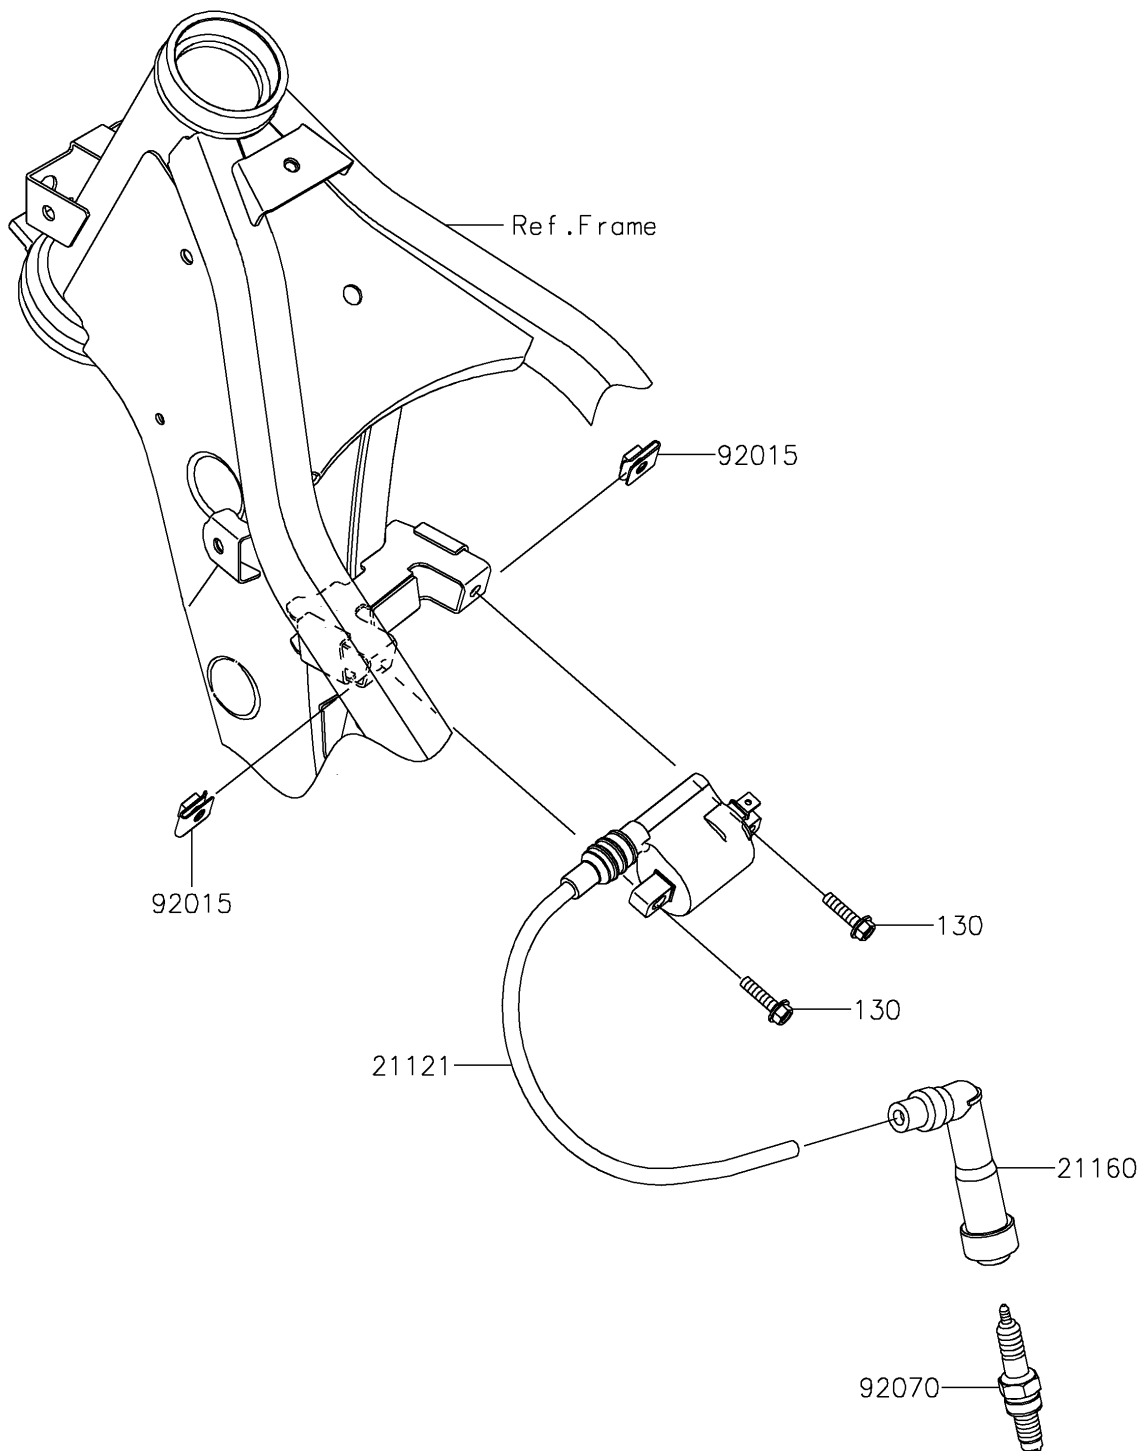

2026 KLX[®] 300R

PARTS DIAGRAM

Ignition System

E1830

2026 KLX[®] 300R

PARTS LIST

Ignition System

ITEM NAME	PART NUMBER	QUANTITY
COIL-IGNITION (Ref # 21121)	21121-0740	1
CAP-ASSY-PLUG (Ref # 21160)	21160-0019	1
NUT,5MM (Ref # 92015)	92015-1996	2
PLUG-SPARK,CR8E(NGK) (Ref # 92070)	92070-0031	1
BOLT-FLANGED,5X20 (Ref # 130)	130BC0520	2