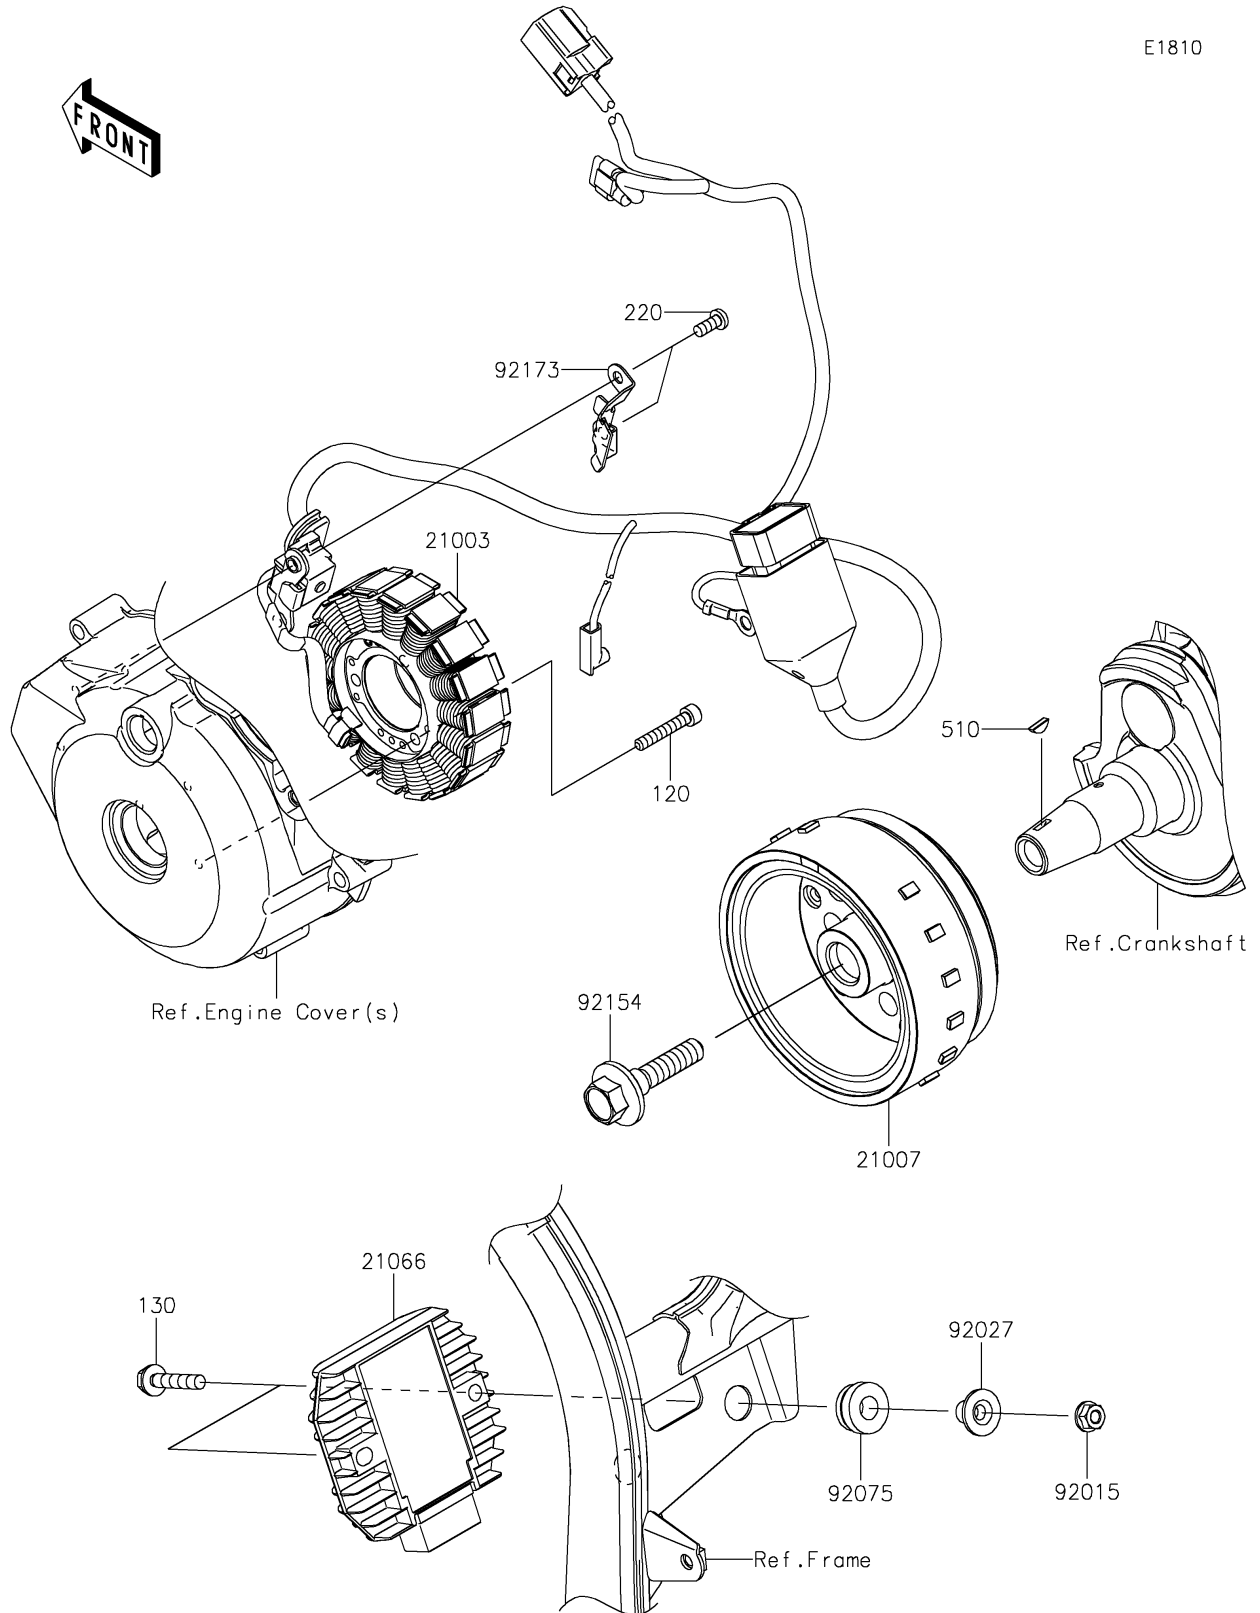

## PARTS DIAGRAM

### Generator

E1810

## PARTS LIST

### Generator

ITEM NAME	PART NUMBER	QUANTITY
STATOR (Ref # 21003)	21003-0187	1
ROTOR (Ref # 21007)	21007-0678	1
REGULATOR-VOLTAGE (Ref # 21066)	21066-0724	1
NUT,FLANGED,6MM,BLACK (Ref # 92015)	92015-1233	2
COLLAR,FLANGED,L=12.1,BLACK (Ref # 92027)	92027-1651	2
DAMPER (Ref # 92075)	92075-277	2
BOLT (Ref # 92154)	92154-1309	1
CLAMP (Ref # 92173)	92173-1150	1
BOLT-SOCKET,5X30 (Ref # 120)	120CA0530	3
BOLT-FLANGED,6X30 (Ref # 130)	130BA0630	2
SCREW-PAN-CROS,5X12 (Ref # 220)	220AA0512	2
KEY-WOODRUFF (Ref # 510)	510A3100	1