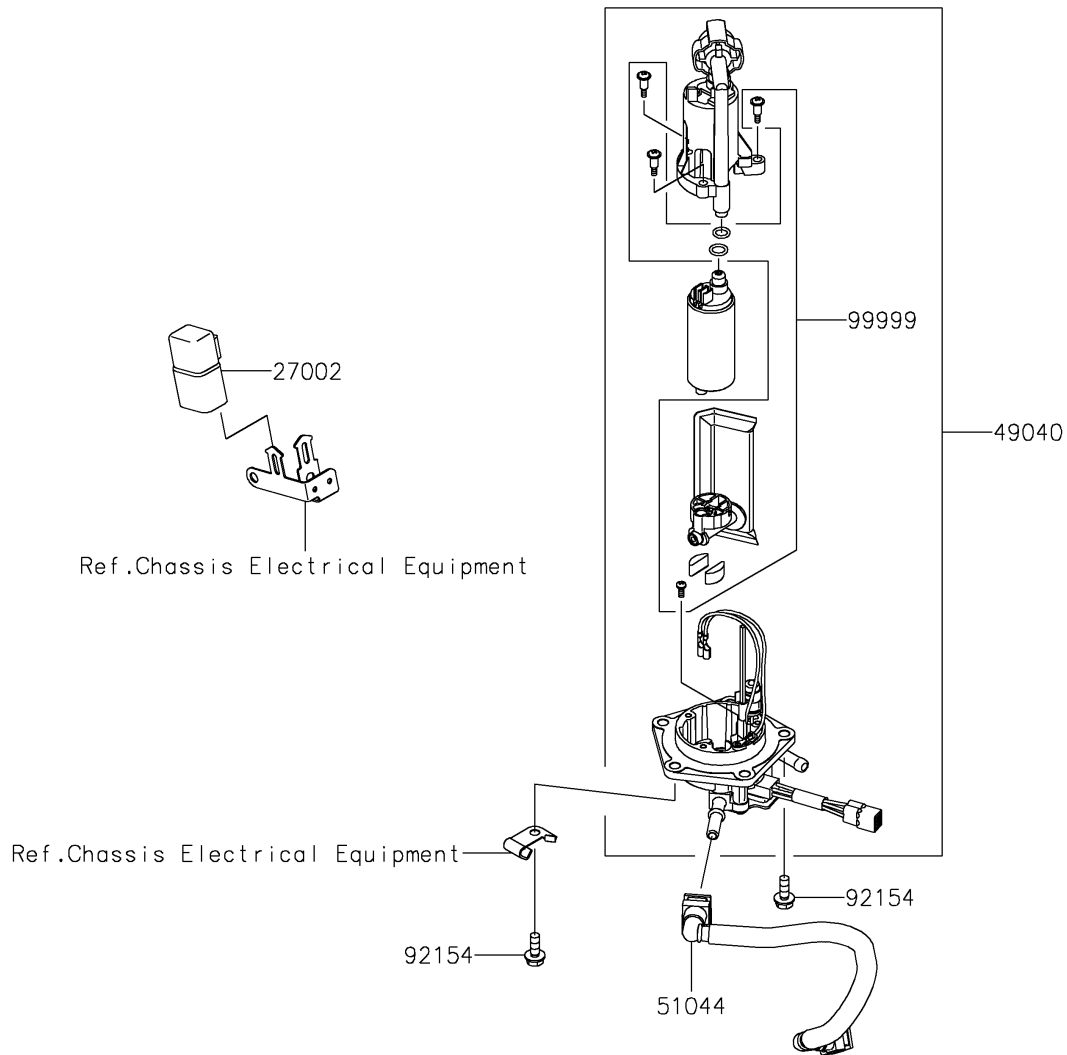

2026 KLX300R

PARTS DIAGRAM

Fuel Pump

E1520

2026 KLX300R

PARTS LIST

Fuel Pump

Kawasaki

Let the Good Times Roll®

ITEM NAME

PART NUMBER

QUANTITY
