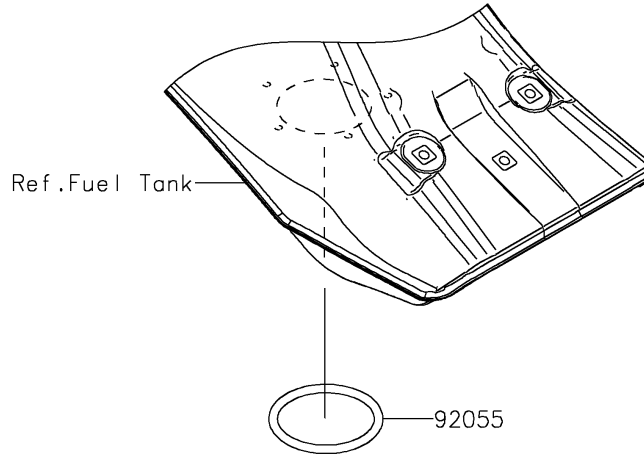

2026 KLX300R

PARTS DIAGRAM

Fuel Pump

E1520