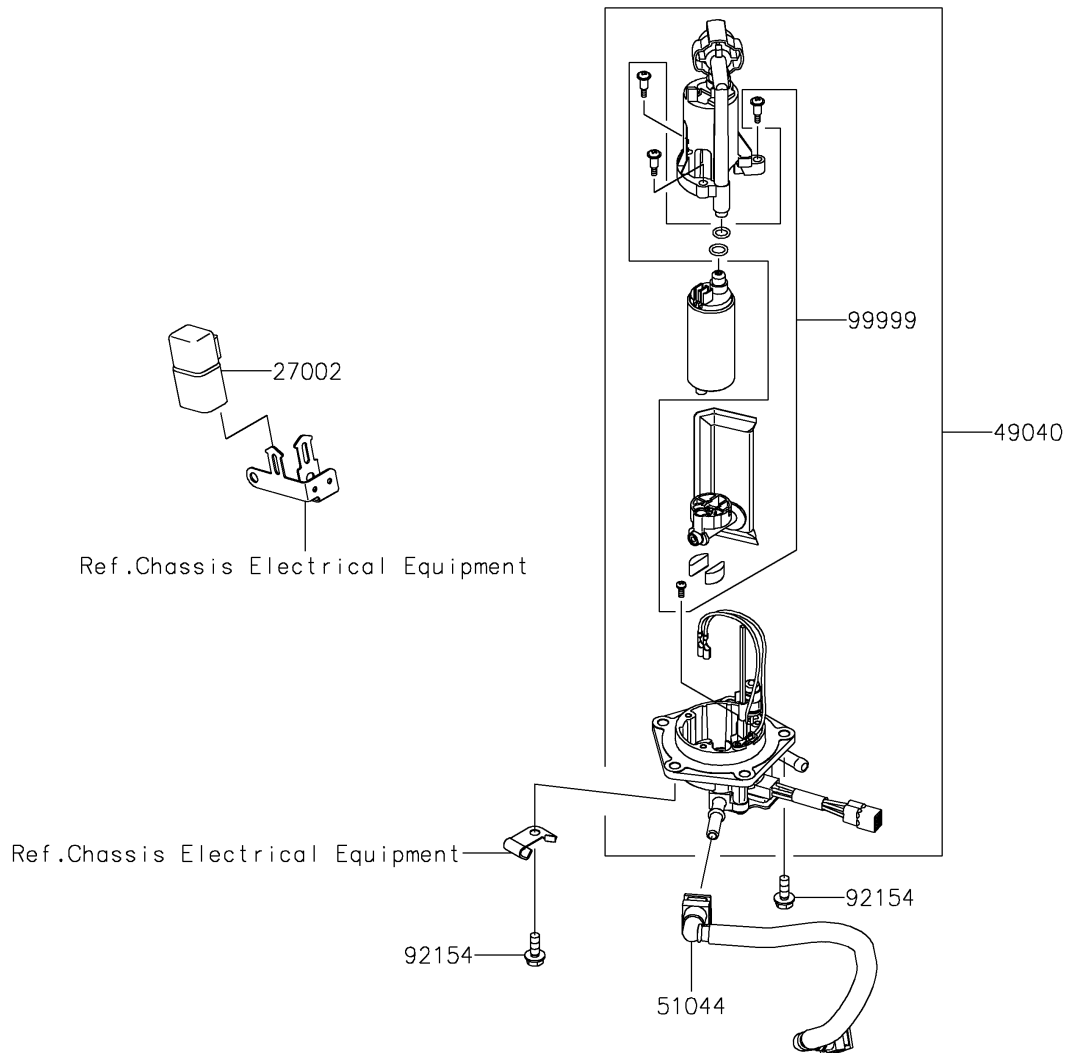

## PARTS DIAGRAM

# 2026 KLX300R

## PARTS LIST

### Fuel Pump

ITEM NAME	PART NUMBER	QUANTITY
RELAY-ASSY (Ref # 27002)	27002-1086	1
PUMP-FUEL (Ref # 49040)	49040-0767	1
TUBE-ASSY,FUEL (Ref # 51044)	51044-0912	1
RING-O,64.6X5.7 (Ref # 92055)	92055-0185	1
BOLT,FLANGED,6X16 (Ref # 92154)	92154-0899	5
KIT.,FUEL FILTER (Ref # 99999)	99999-0535	1