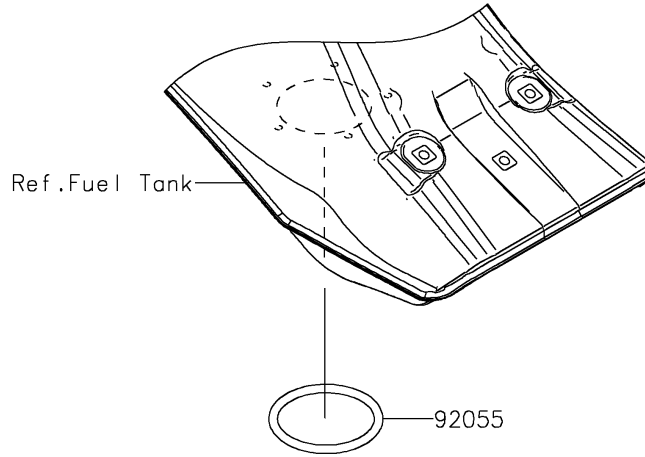

2026 KLX® 300R

PARTS DIAGRAM

Fuel Pump

E1520