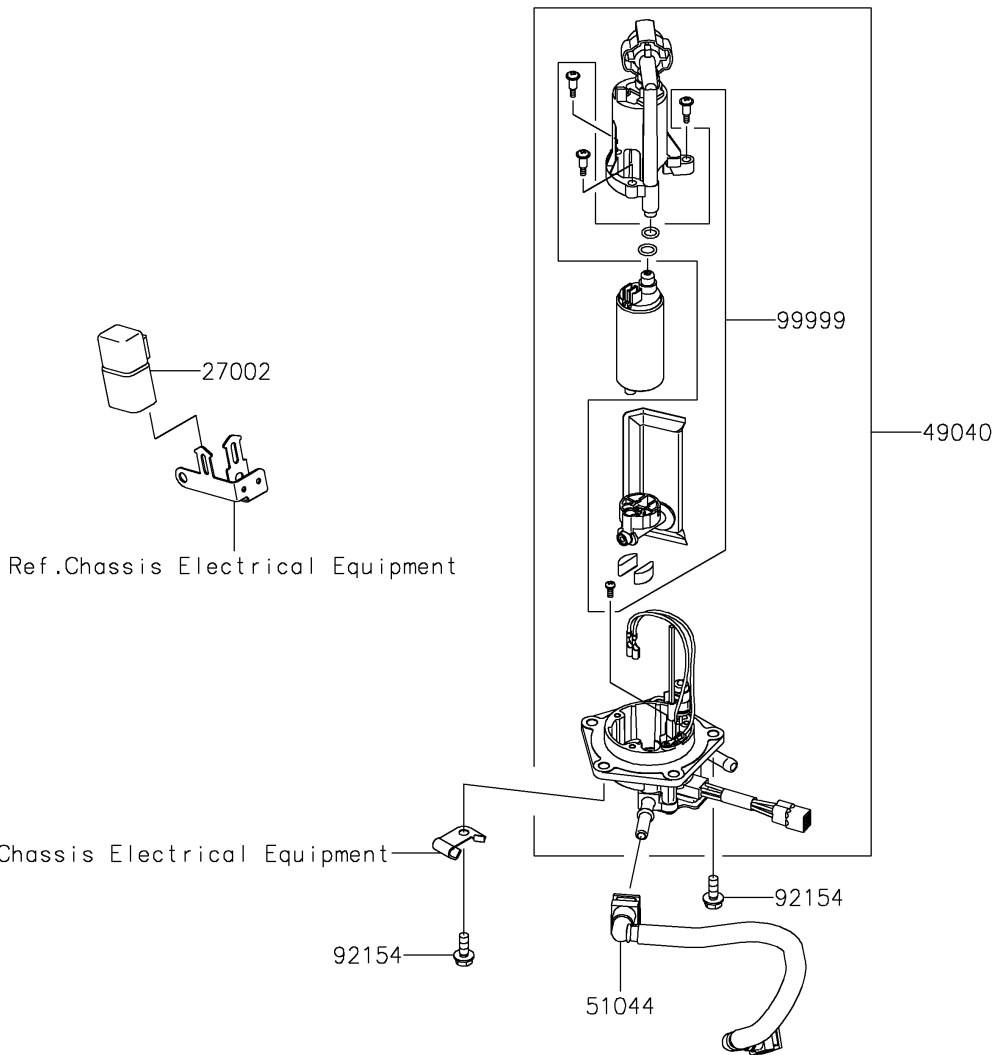

## PARTS DIAGRAM

# 2026 KLX<sup>®</sup> 300R

## PARTS LIST

### Fuel Pump

ITEM NAME	PART NUMBER	QUANTITY
RELAY-ASSY (Ref # 27002)	27002-1086	1
PUMP-FUEL (Ref # 49040)	49040-0767	1
TUBE-ASSY,FUEL (Ref # 51044)	51044-0912	1
RING-O,64.6X5.7 (Ref # 92055)	92055-0185	1
BOLT,FLANGED,6X16 (Ref # 92154)	92154-0899	5
KIT.,FUEL FILTER (Ref # 99999)	99999-0535	1