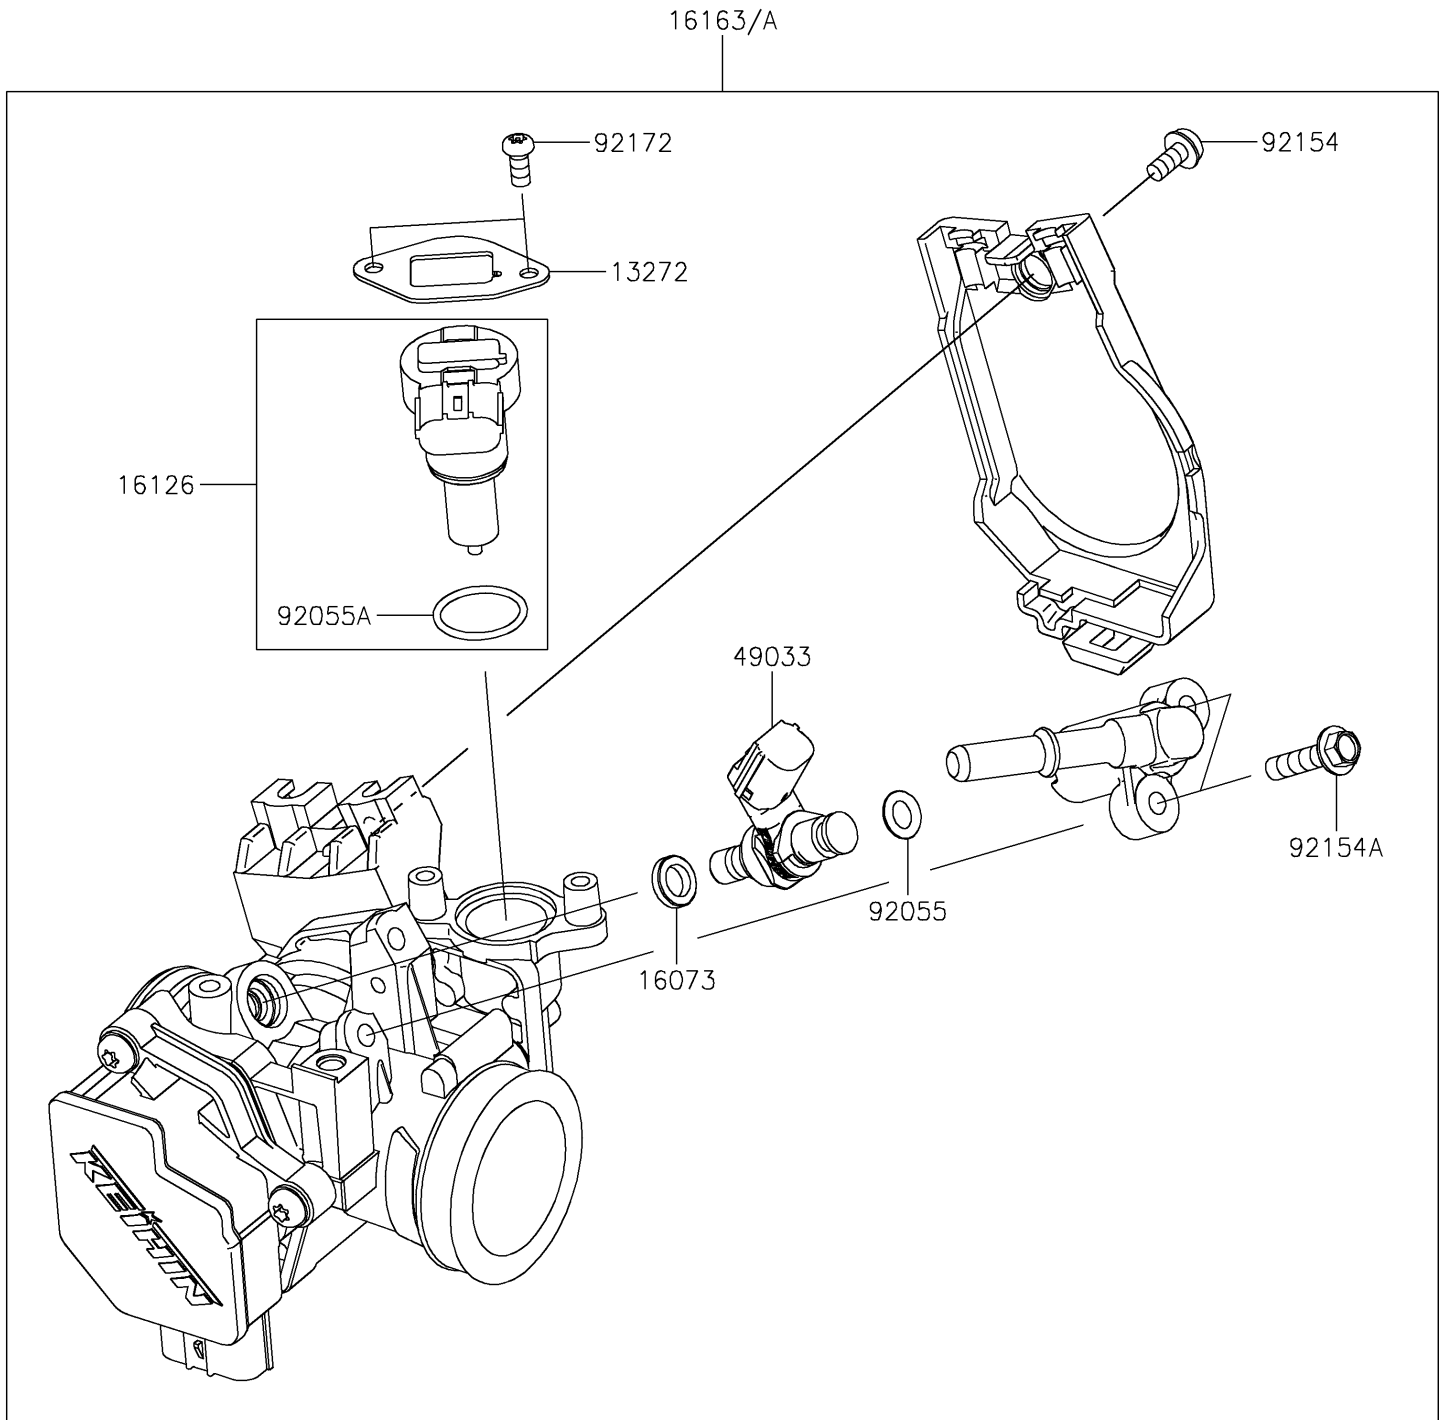

2025 KLX300R

PARTS DIAGRAM

Throttle

E1510

2025 KLX300R

PARTS LIST

Throttle

ITEM NAME

PART NUMBER

QUANTITY
