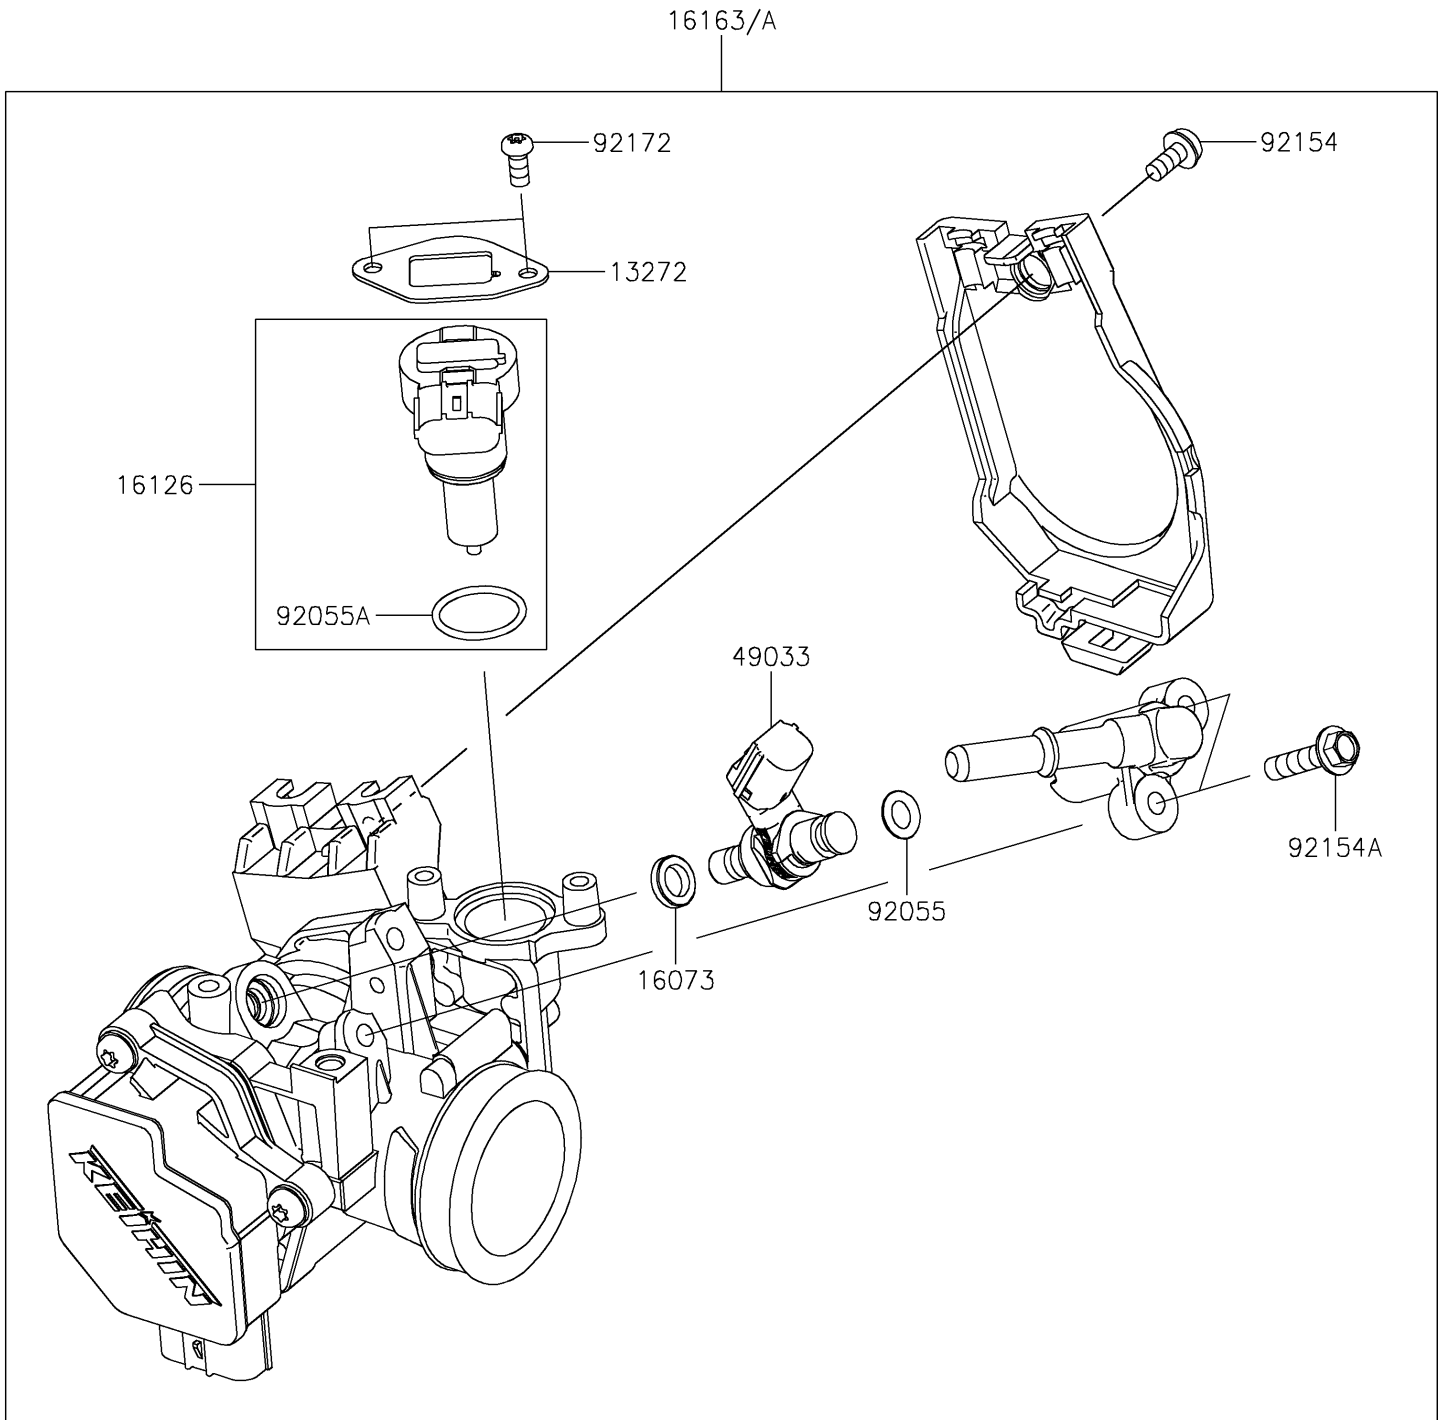

2026 KLX300R

PARTS DIAGRAM

Throttle

E1510

2026 KLX300R

PARTS LIST

Throttle

ITEM NAME	PART NUMBER	QUANTITY
PLATE (Ref # 13272)	13272-1862	1
INSULATOR (Ref # 16073)	16073-0821	1
VALVE,ISC (Ref # 16126)	16126-0729	1
NOZZLE-INJECTION (Ref # 49033)	49033-0566	1
RING-O,6.3X2.2 (Ref # 92055)	92055-0821	1
RING-O (Ref # 92055A)	92055-0826	1
BOLT (Ref # 92154)	92154-0133	1
BOLT,FLANGED,5X20 (Ref # 92154A)	92154-1559	2
SCREW,TORX (Ref # 92172)	92172-0903	2