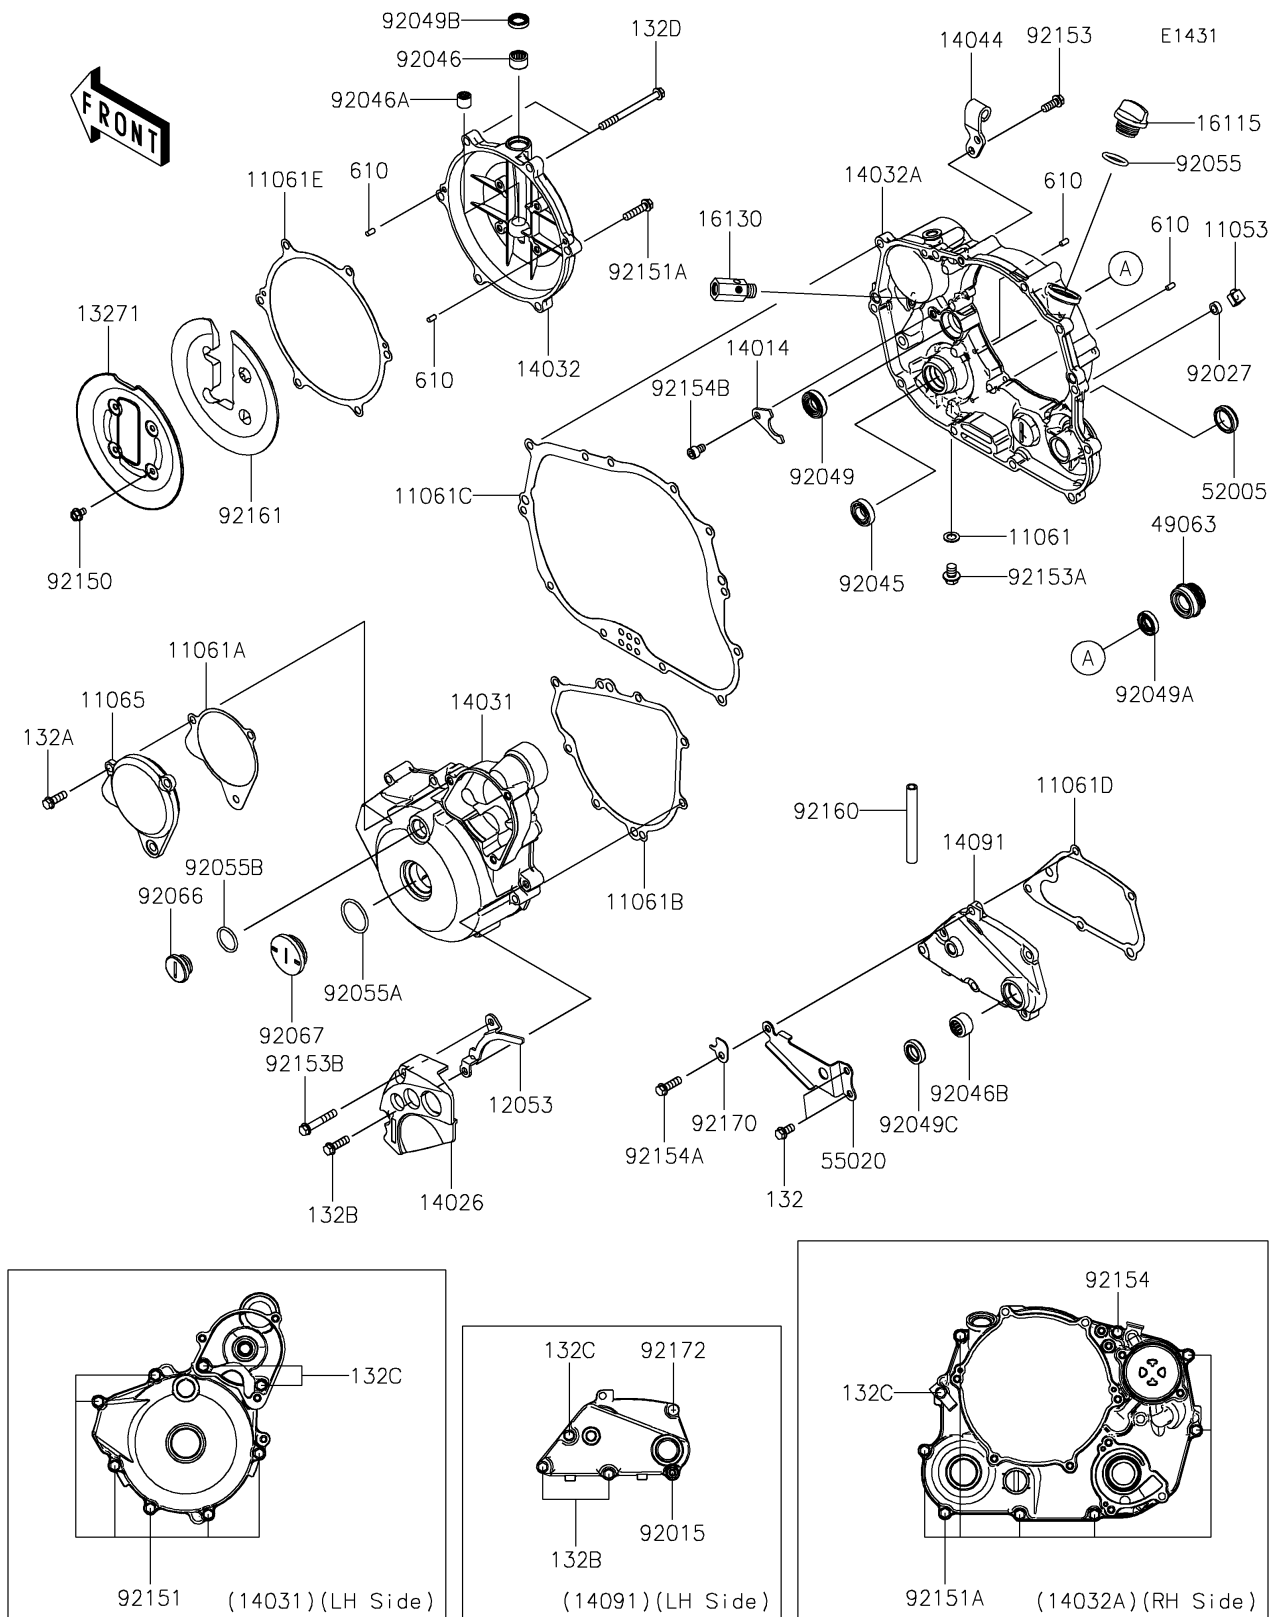

2026 KLX300R

PARTS DIAGRAM

Engine Cover(s)

2026 KLX300R

PARTS LIST

Engine Cover(s)

ITEM NAME	PART NUMBER	QUANTITY
BRACKET (Ref # 11053)	11053-1656	1
GASKET,8.2X14X1.0 (Ref # 11061)	11061-0418	1
GASKET,CAP (Ref # 11061A)	11061-1475	1
GASKET,GENERATOR COVER (Ref # 11061B)	11061-1476	1
GASKET,CLUTCH COVER INNER (Ref # 11061C)	11061-1477	1
GASKET,TRANSMISSION COVER (Ref # 11061D)	11061-1479	1
GASKET,CLUTCH COVER OUTER (Ref # 11061E)	11061-1507	1
CAP,GENERATOR COVER (Ref # 11065)	11065-0274	1
GUIDE-CHAIN (Ref # 12053)	12053-1337	1
PLATE (Ref # 13271)	13271-1567	1
PLATE-POSITION (Ref # 14014)	14014-0567	1
COVER-CHAIN (Ref # 14026)	14026-0027	1
COVER-GENERATOR (Ref # 14031)	14031-0110	1
COVER-CLUTCH,OUTER (Ref # 14032)	14032-0004	1
COVER-CLUTCH (Ref # 14032A)	14032-0658	1
HOLDER-CABLE (Ref # 14044)	14044-1078	1
COVER (Ref # 14091)	14091-0019	1
CAP-OIL FILLER (Ref # 16115)	16115-1053	1
VALVE-ASSY-RELIEF (Ref # 16130)	16130-0002	1
SEAL-MECHANICAL (Ref # 49063)	49063-1055	1
GAUGE,OIL LEVEL (Ref # 52005)	52005-1009	1
GUARD,TRANSMISSION COVER (Ref # 55020)	55020-1460	1
NUT,FLANGED,6MM (Ref # 92015)	92015-1367	1
COLLAR,6.5X10.5X4.5 (Ref # 92027)	92027-1885	1
BEARING-BALL,6901 (Ref # 92045)	92045-1246	1
BEARING-NEEDLE,HK1210FM (Ref # 92046)	92046-0034	1
BEARING-NEEDLE (Ref # 92046A)	92046-0042	1
BEARING-NEEDLE,HK1312 (Ref # 92046B)	92046-1148	1
SEAL-OIL (Ref # 92049)	92049-1191	1