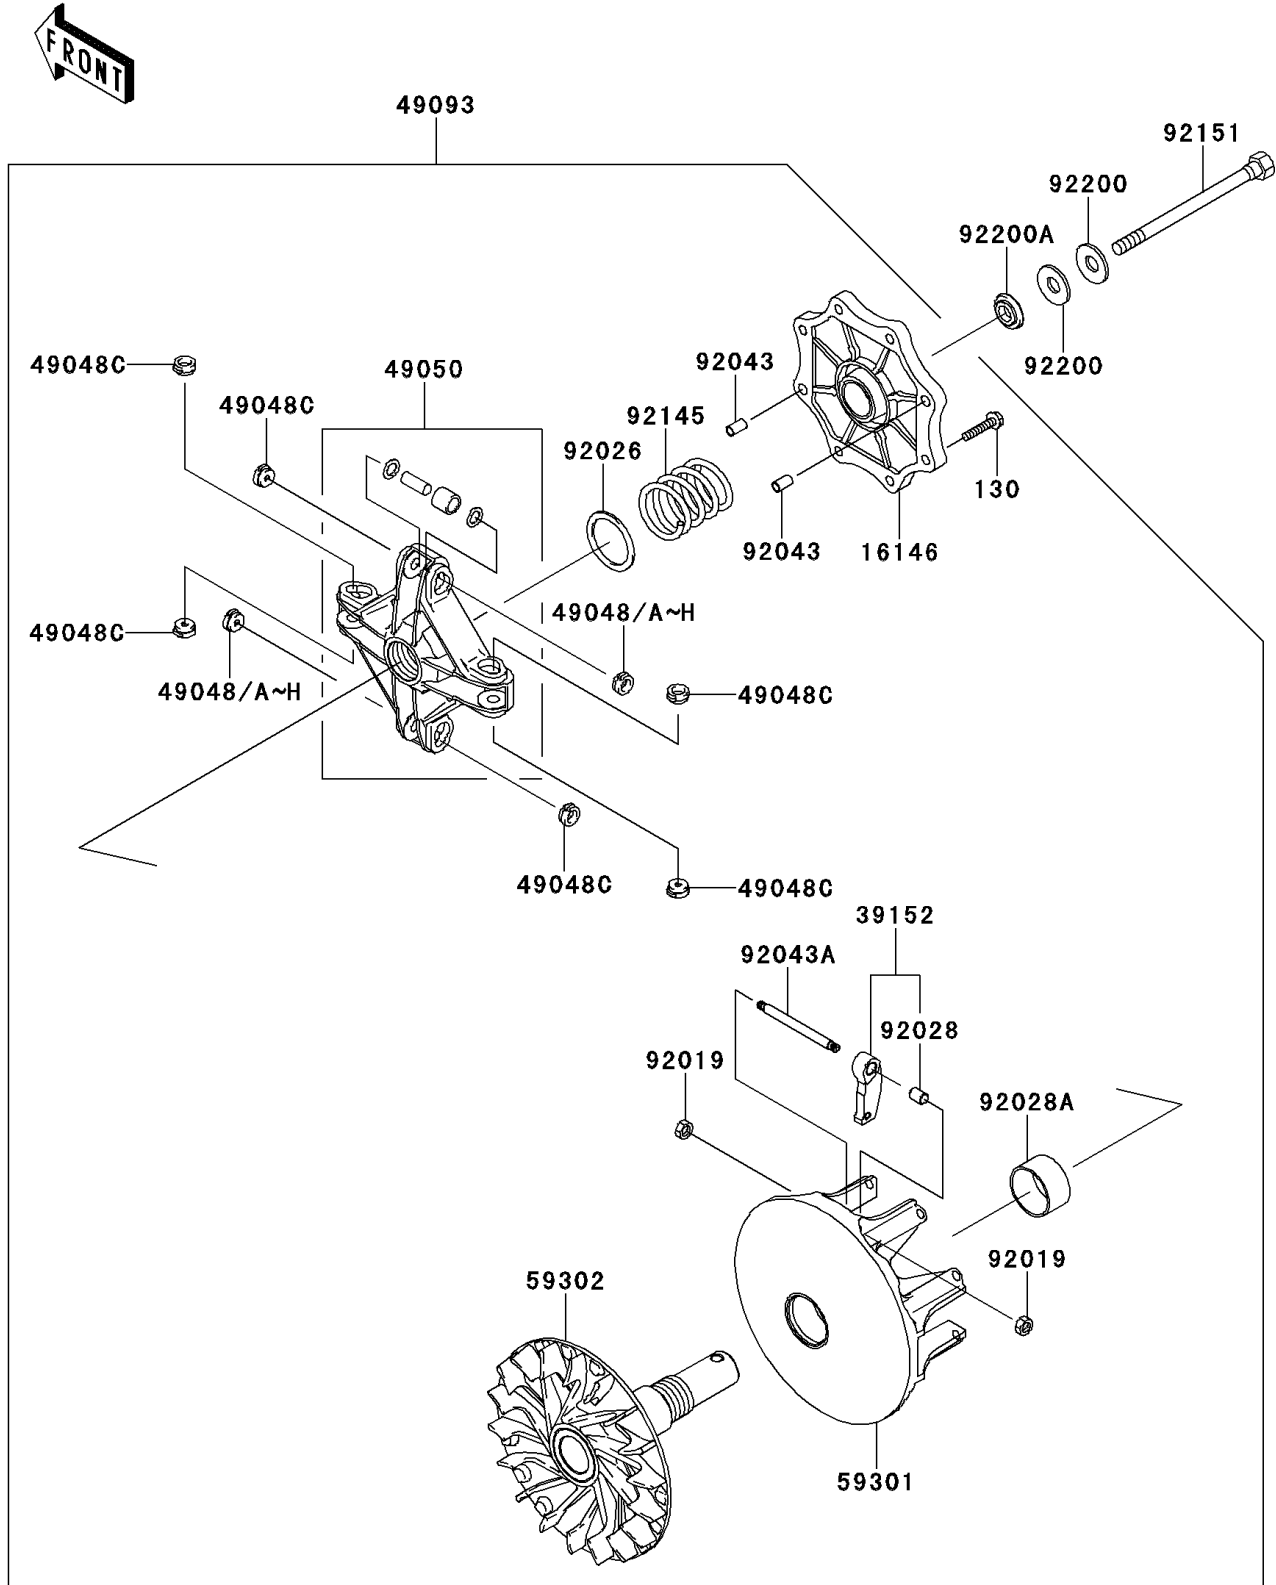

2009 KFX[®]700

PARTS DIAGRAM

Drive Converter

E1391

2009 KFX[®]700

PARTS LIST

Drive Converter

Kawasaki

Let the Good Times Roll[®]

ITEM NAME

PART NUMBER

QUANTITY
