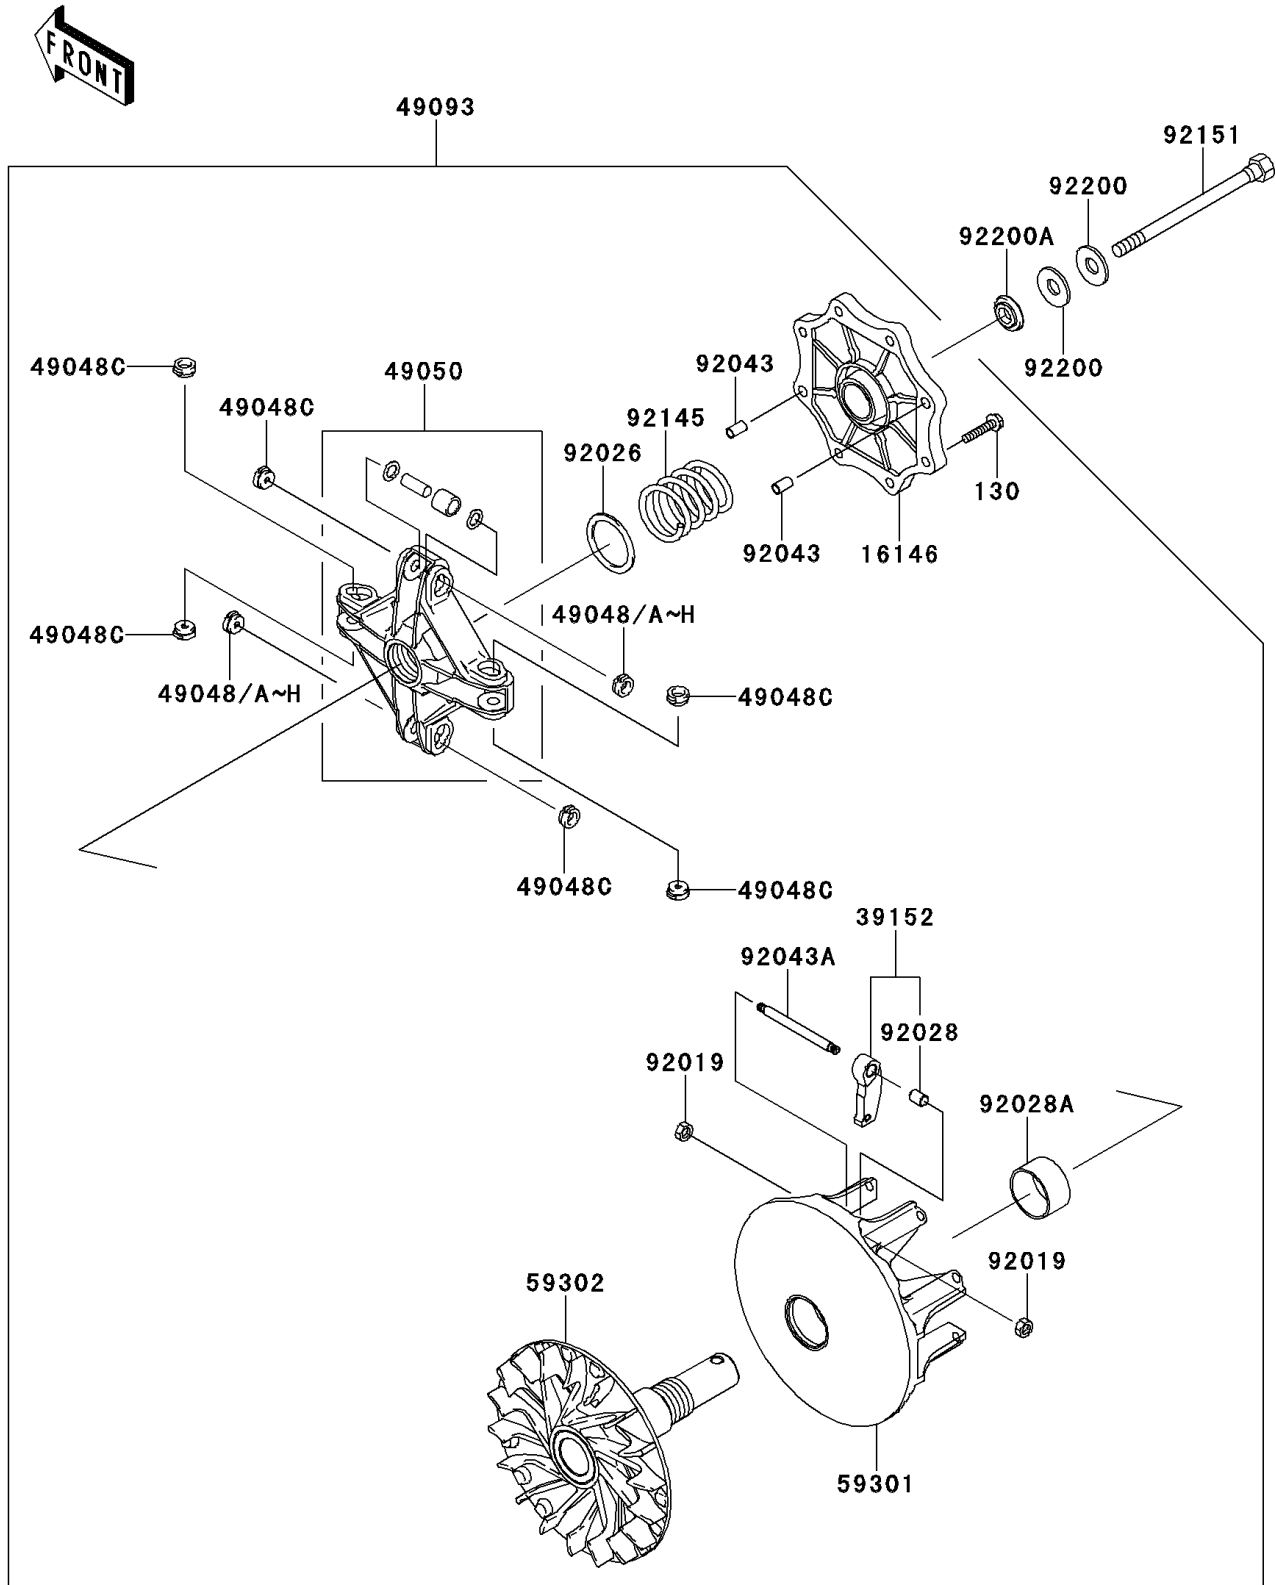

2008 KFX[®]700

PARTS DIAGRAM

Drive Converter

E1391

2008 KFX[®]700

PARTS LIST

Drive Converter

Kawasaki

Let the Good Times Roll[®]

ITEM NAME

PART NUMBER

QUANTITY
