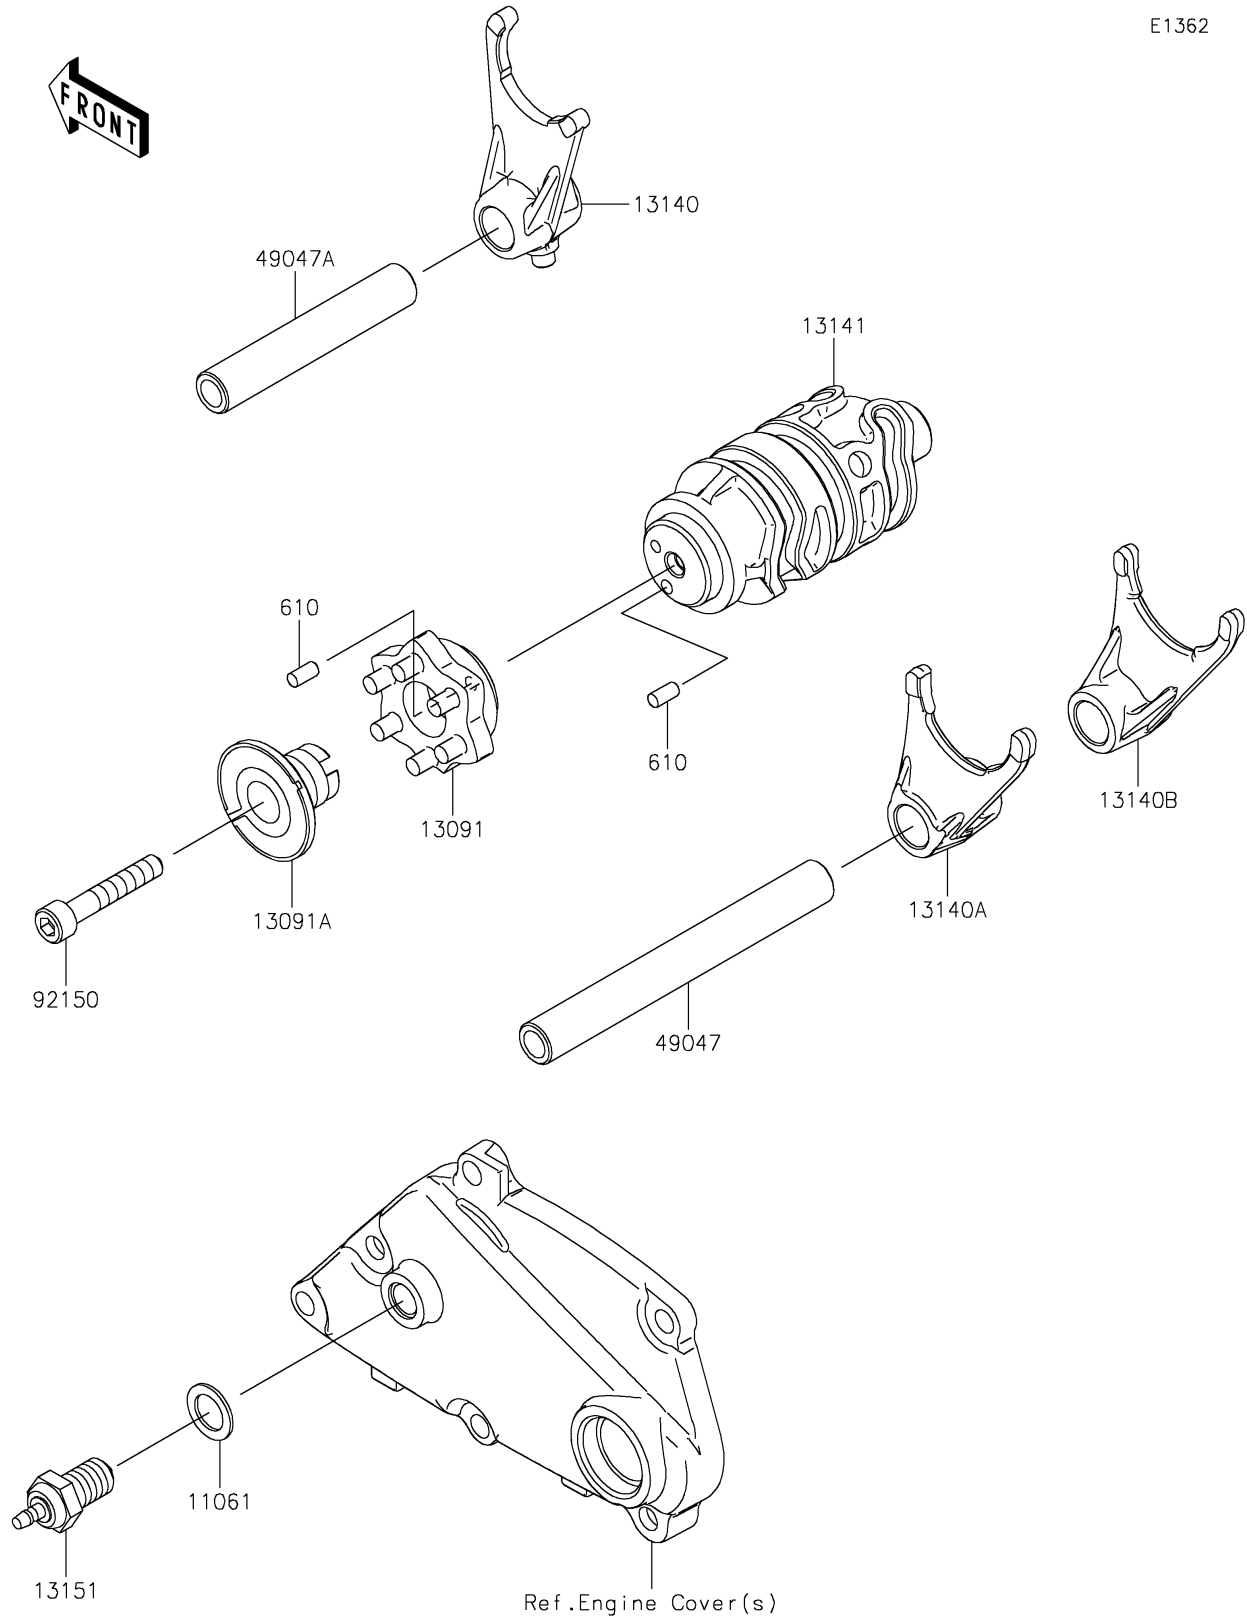

2026 KLX300R

PARTS DIAGRAM

Gear Change Drum/Shift Fork(s)

E1362

2026 KLX300R

PARTS LIST

Gear Change Drum/Shift Fork(s)

ITEM NAME

PART NUMBER

QUANTITY
