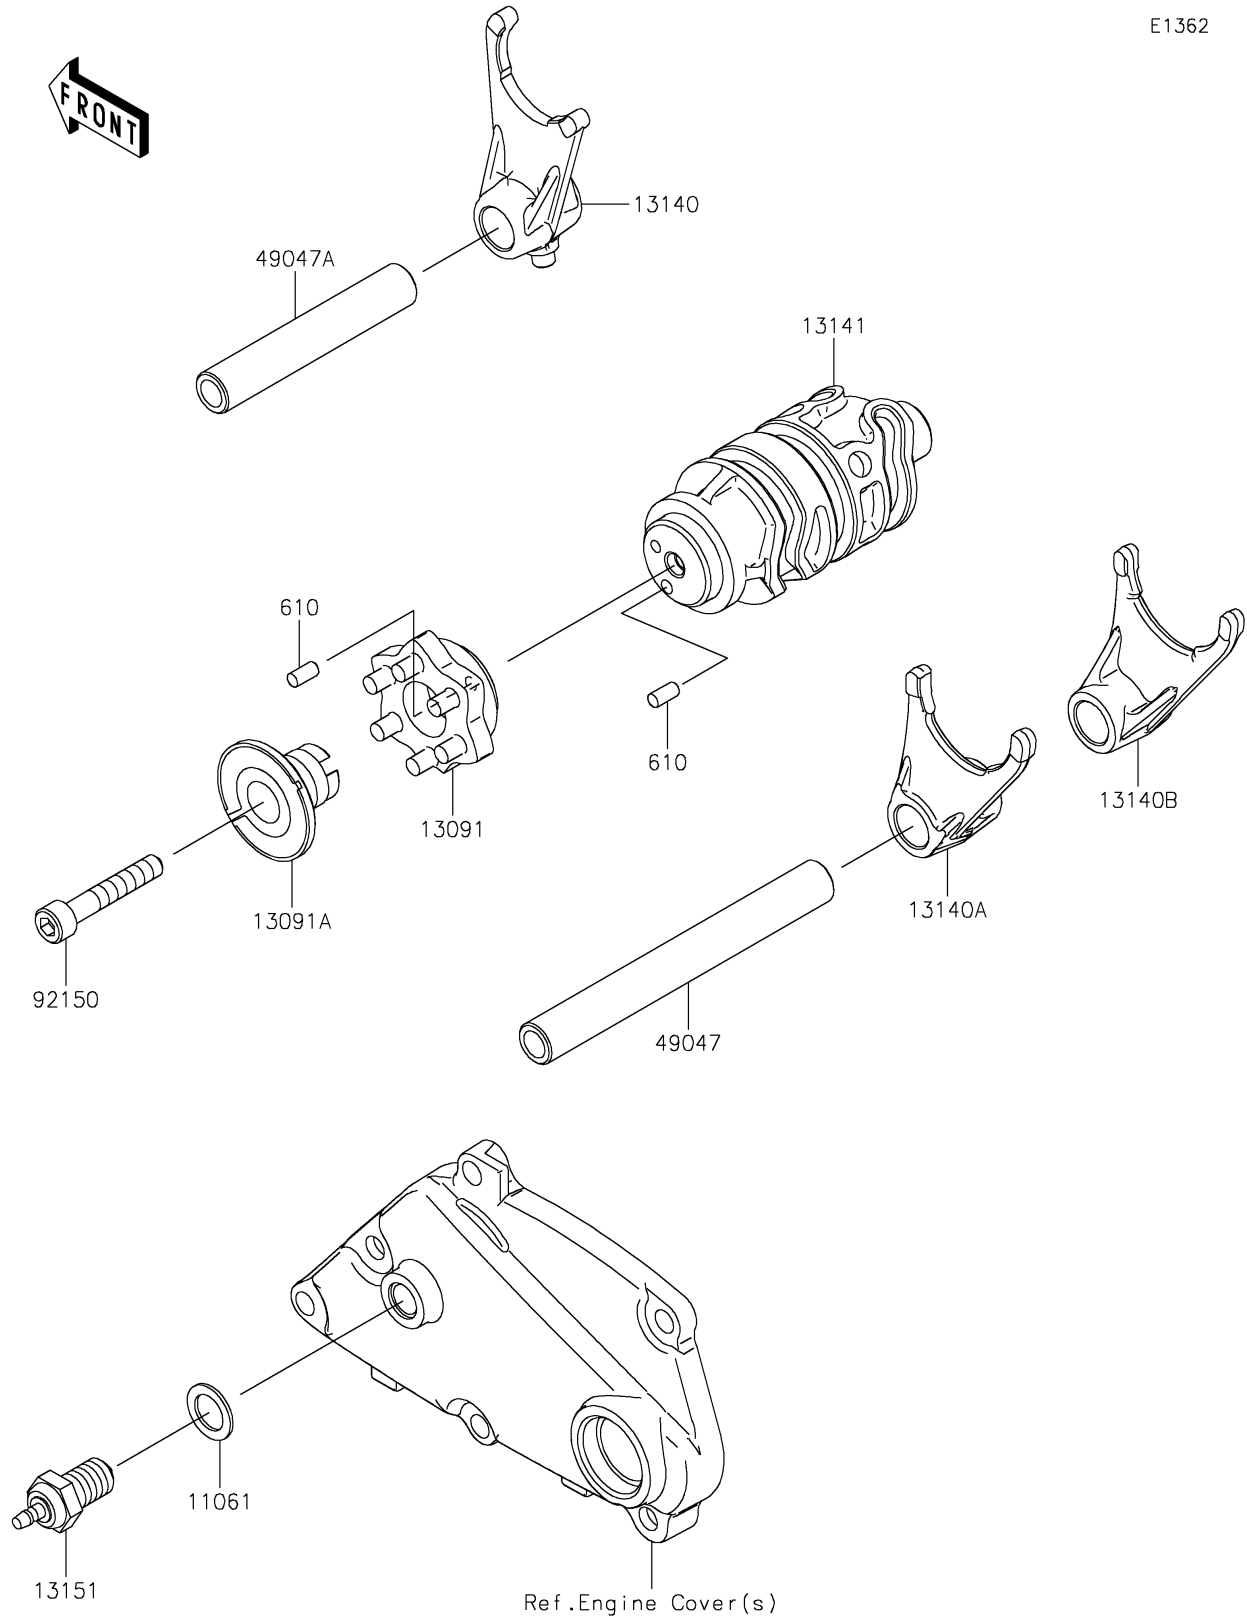

2026 KLX300R

PARTS DIAGRAM

Gear Change Drum/Shift Fork(s)

E1362

2026 KLX300R

PARTS LIST

Gear Change Drum/Shift Fork(s)

ITEM NAME	PART NUMBER	QUANTITY
GASKET,10.5X16X1 (Ref # 11061)	11061-0373	1
HOLDER,CHANGE DRUM (Ref # 13091)	13091-1856	1
HOLDER,CHANGE DRUM (Ref # 13091A)	13091-1862	1
FORK-SHIFT,5TH&TOP (Ref # 13140)	13140-1216	1
FORK-SHIFT,2ND&3RD (Ref # 13140A)	13140-1217	1
FORK-SHIFT,LOW&4TH (Ref # 13140B)	13140-1218	1
DRUM-CHANGE (Ref # 13141)	13141-0039	1
SWITCH-COMP,NEUTRAL (Ref # 13151)	13151-1102	1
ROD-SHIFT,L=106.7 (Ref # 49047)	49047-1056	1
ROD-SHIFT,L=71.7 (Ref # 49047A)	49047-1057	1
BOLT,SOCKET,6X35 (Ref # 92150)	92150-1484	1
ROLLER,4X8 (Ref # 610)	610A0408	2