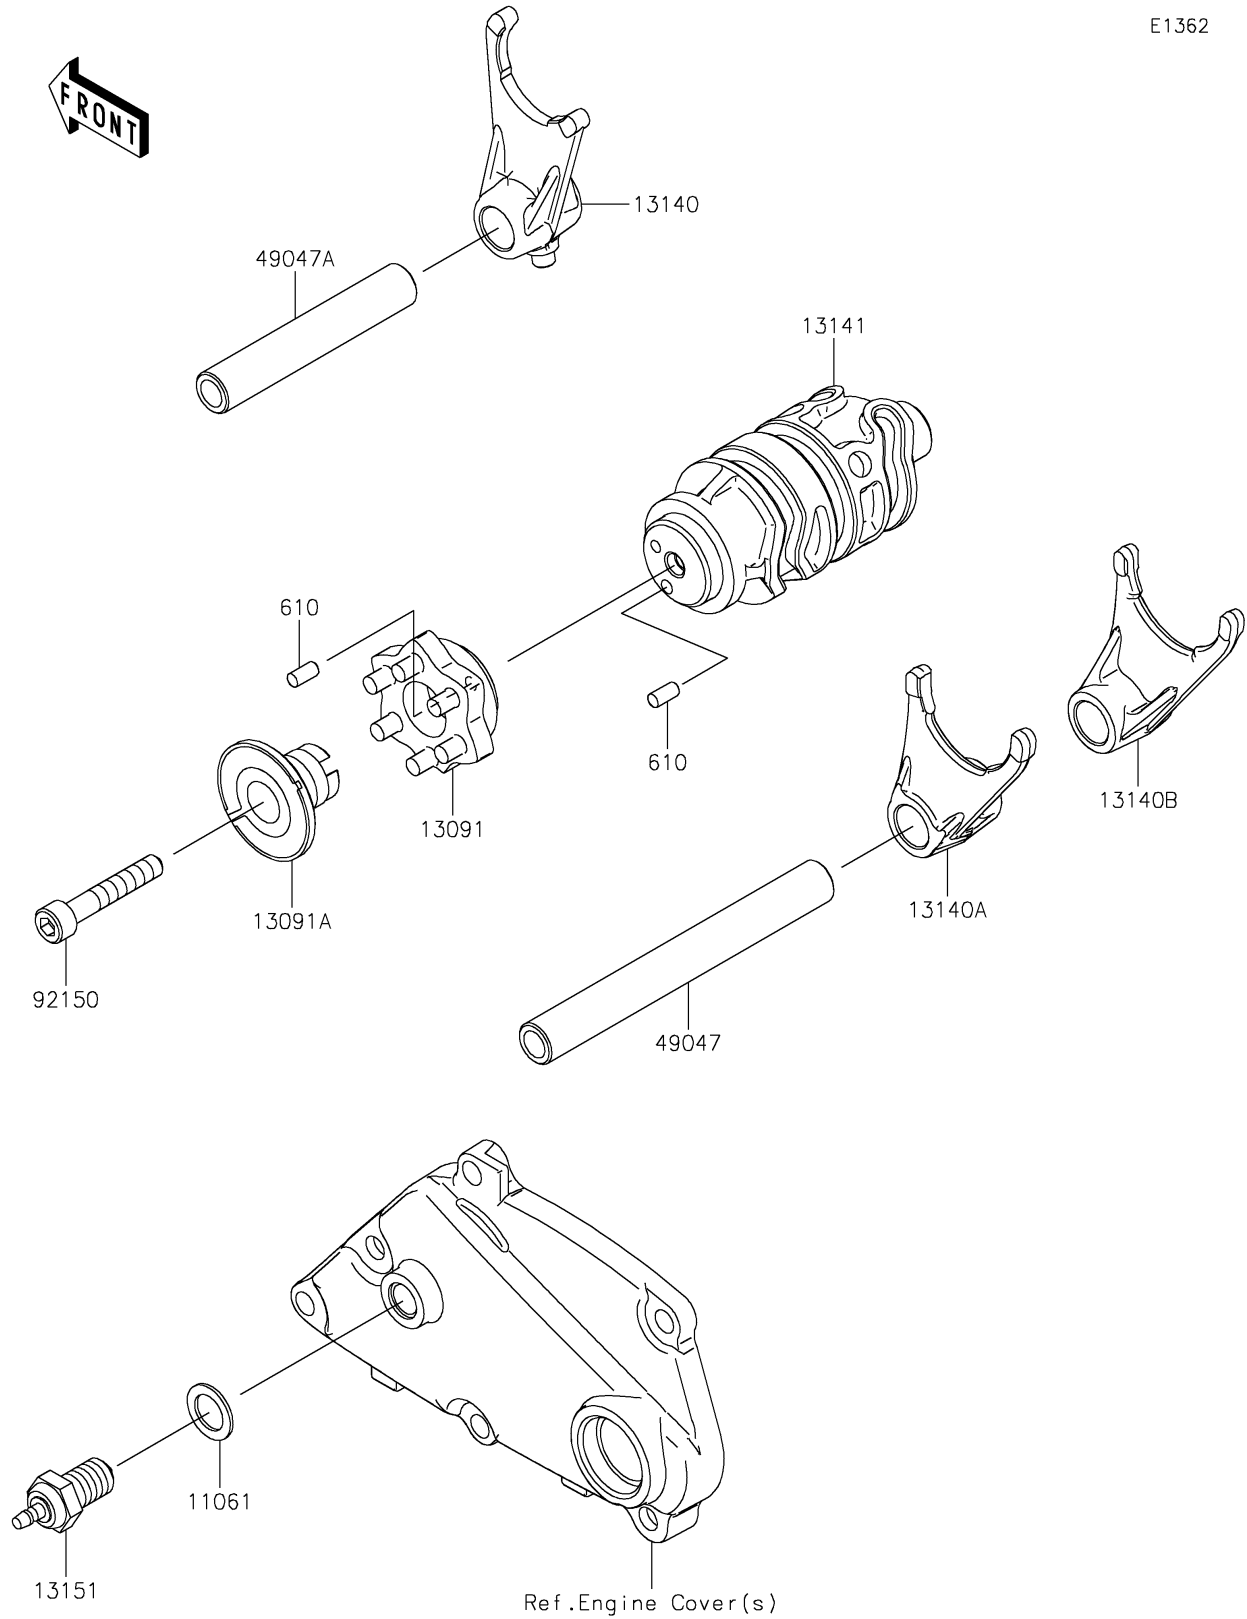

2025 KLX300R

PARTS DIAGRAM

Gear Change Drum/Shift Fork(s)

E1362