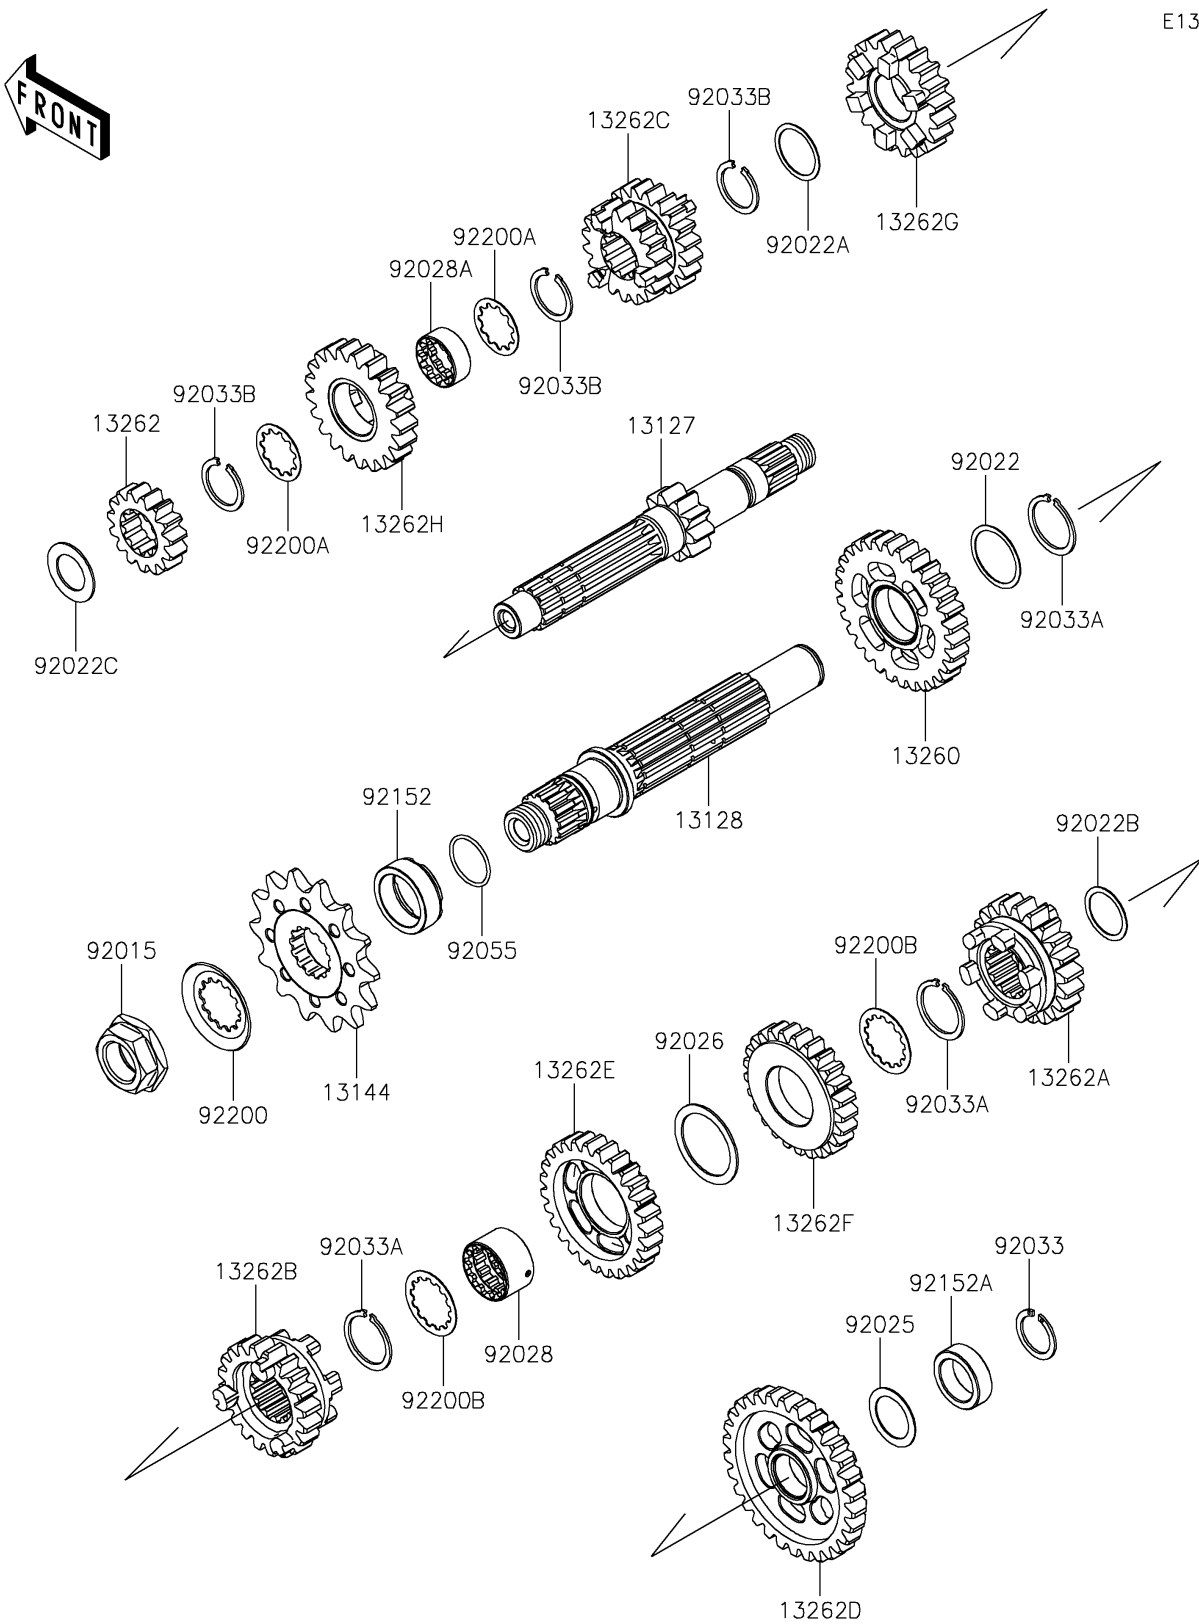

2026 KLX[®] 300R

PARTS DIAGRAM

Transmission

E1361

2026 KLX[®] 300R

PARTS LIST

Transmission

ITEM NAME	PART NUMBER	QUANTITY
SHAFT-TRANSMISSION INPUT,10T (Ref # 13127)	13127-0670	1
SHAFT-TRANSMISSION OUTPUT (Ref # 13128)	13128-0695	1
SPROCKET-OUTPUT,14T (Ref # 13144)	13144-0055	1
GEAR,OUTPUT 2ND,30T (Ref # 13260)	13260-1386	1
GEAR,INPUT 2ND,15T (Ref # 13262)	13262-0480	1
GEAR,OUTPUT 5TH,21T (Ref # 13262A)	13262-0483	1
GEAR,OUTPUT TOP,20T (Ref # 13262B)	13262-0484	1
GEAR,INPUT 3RD&4TH,18T&20T (Ref # 13262C)	13262-0549	1
GEAR,OUTPUT LOW,30T (Ref # 13262D)	13262-0597	1
GEAR,OUTPUT 3RD,27T (Ref # 13262E)	13262-0598	1
GEAR,OUTPUT 4TH,25T (Ref # 13262F)	13262-0599	1
GEAR,INPUT 5TH,20T (Ref # 13262G)	13262-0600	1
GEAR,INPUT TOP,21T (Ref # 13262H)	13262-1380	1
NUT,20MM (Ref # 92015)	92015-1963	1
WASHER,25.3X30X0.5 (Ref # 92022)	92022-159	1
WASHER,22.3X27X0.5 (Ref # 92022A)	92022-198	1
WASHER,20.5X25.5X0.5 (Ref # 92022B)	92022-252	1
WASHER,17.3X28X1 (Ref # 92022C)	92022-255	1
SHIM,T=0.7 (Ref # 92025)	92025-1451	1
SPACER,30X38X1.0 (Ref # 92026)	92026-079	1
BUSHING,OUTPUT 3RD&4TH GEAR (Ref # 92028)	92028-1822	1
BUSHING,INPUT TOP GEAR (Ref # 92028A)	92028-1823	1
RING-SNAP,18MM (Ref # 92033)	92033-029	1
RING-SNAP,25MM (Ref # 92033A)	92033-1172	3
RING-SNAP (Ref # 92033B)	92033-1293	3
RING-O,21.5X1.5 (Ref # 92055)	92055-0196	1
COLLAR (Ref # 92152)	92152-1350	1
COLLAR,20X28X8.5 (Ref # 92152A)	92152-1357	1
WASHER (Ref # 92200)	92200-0851	1

2026 KLX[®] 300R

PARTS LIST

Transmission

ITEM NAME	PART NUMBER	QUANTITY
WASHER,INPUT (Ref # 92200A)	92200-1370	2
WASHER,OUTPUT (Ref # 92200B)	92200-1371	2