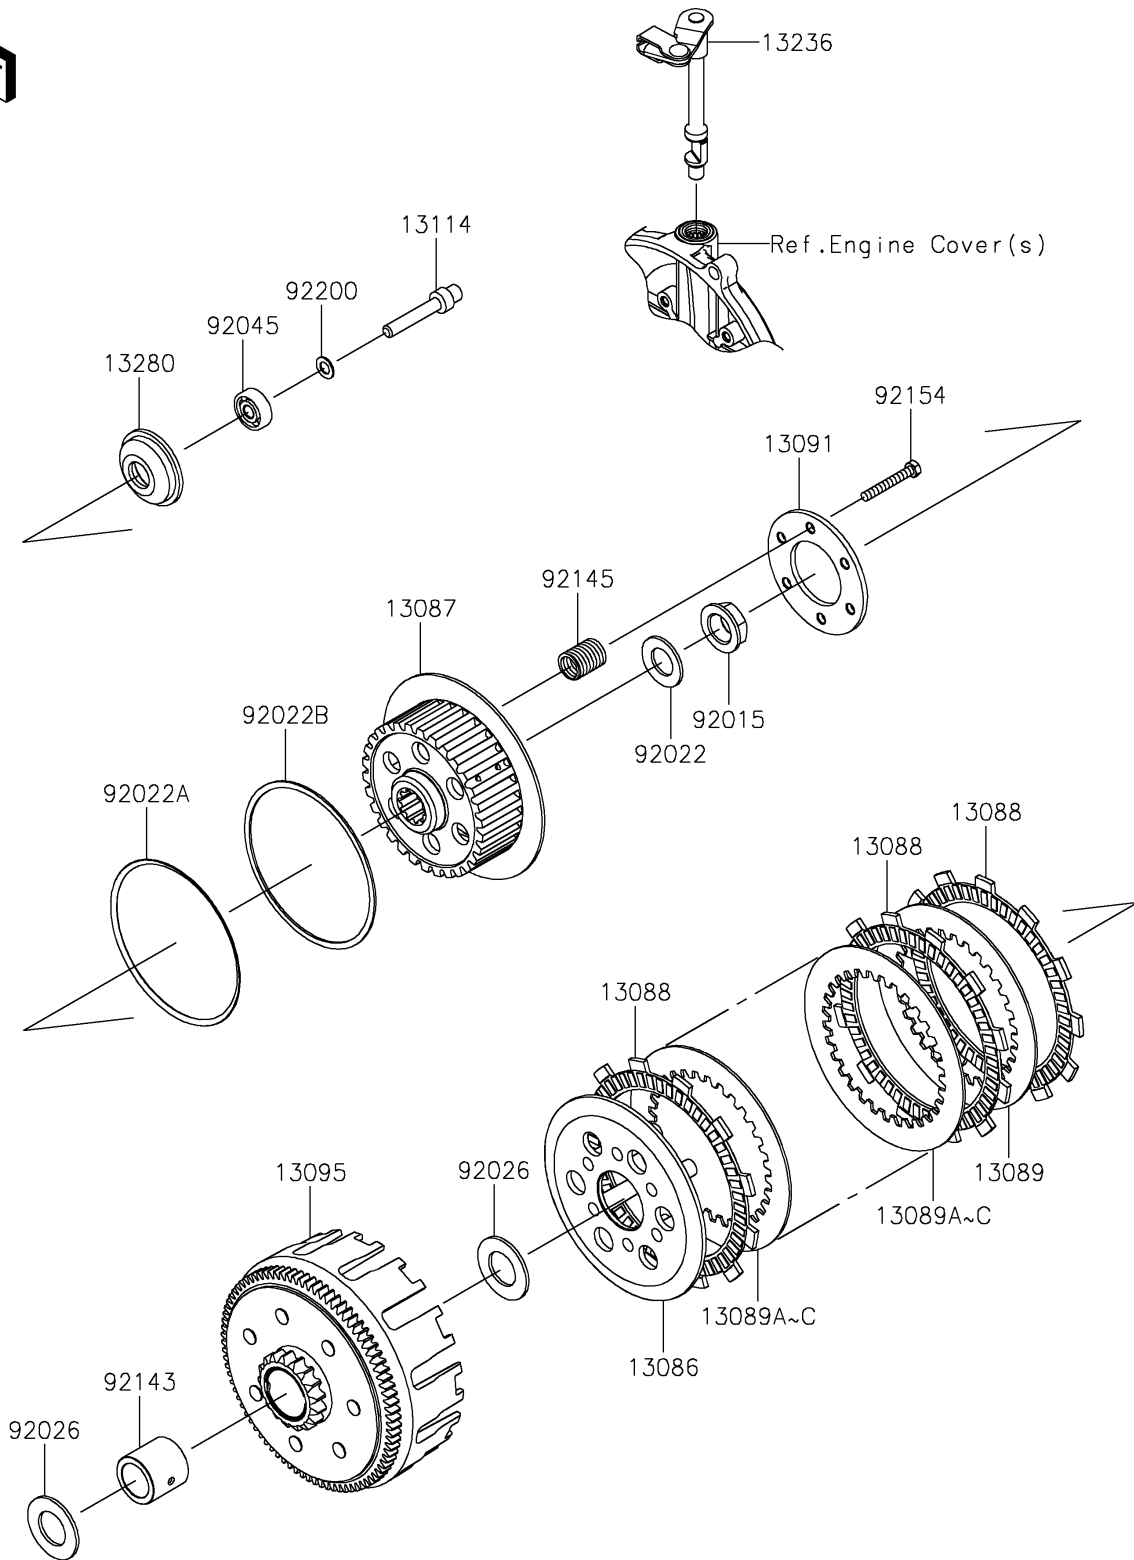

2026 KLX300R

PARTS DIAGRAM

Clutch

E1350

2026 KLX300R

PARTS LIST

Clutch

ITEM NAME

PART NUMBER

QUANTITY
