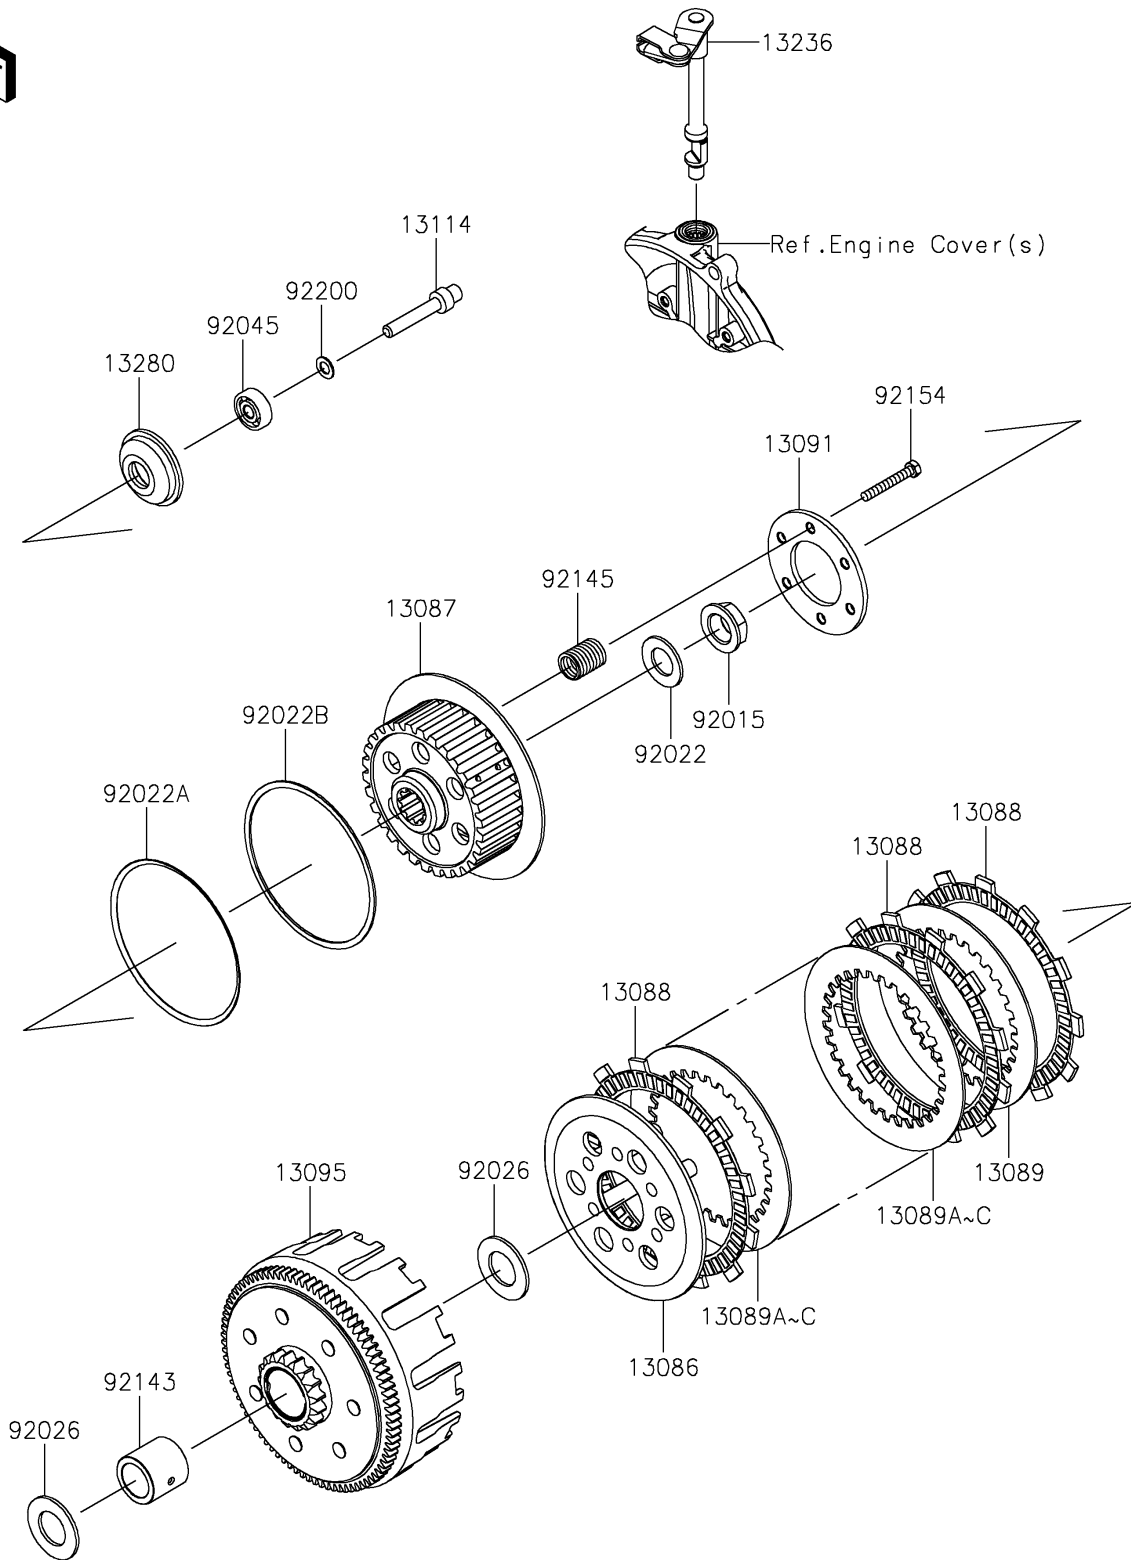

2026 KLX[®] 300R

PARTS DIAGRAM

Clutch

E1350

2026 KLX[®] 300R

PARTS LIST

Clutch

ITEM NAME

PART NUMBER

QUANTITY
