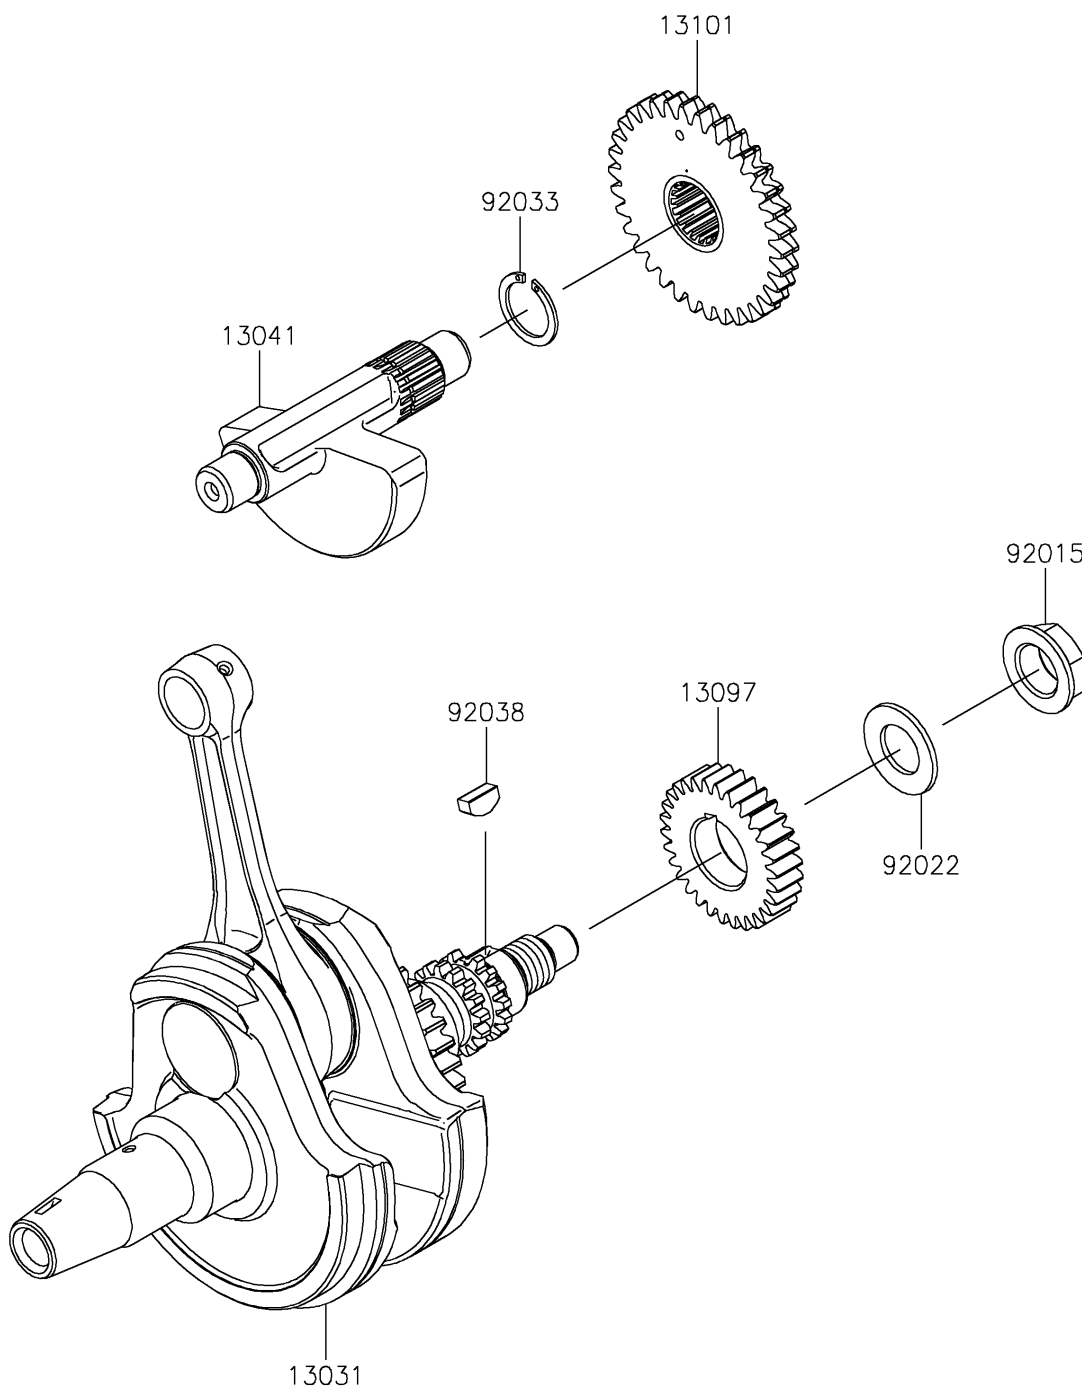

2026 KLX300R

PARTS DIAGRAM

Crankshaft

E1321

2026 KLX300R

PARTS LIST

Crankshaft

Kawasaki

Let the Good Times Roll®

ITEM NAME

PART NUMBER

QUANTITY
