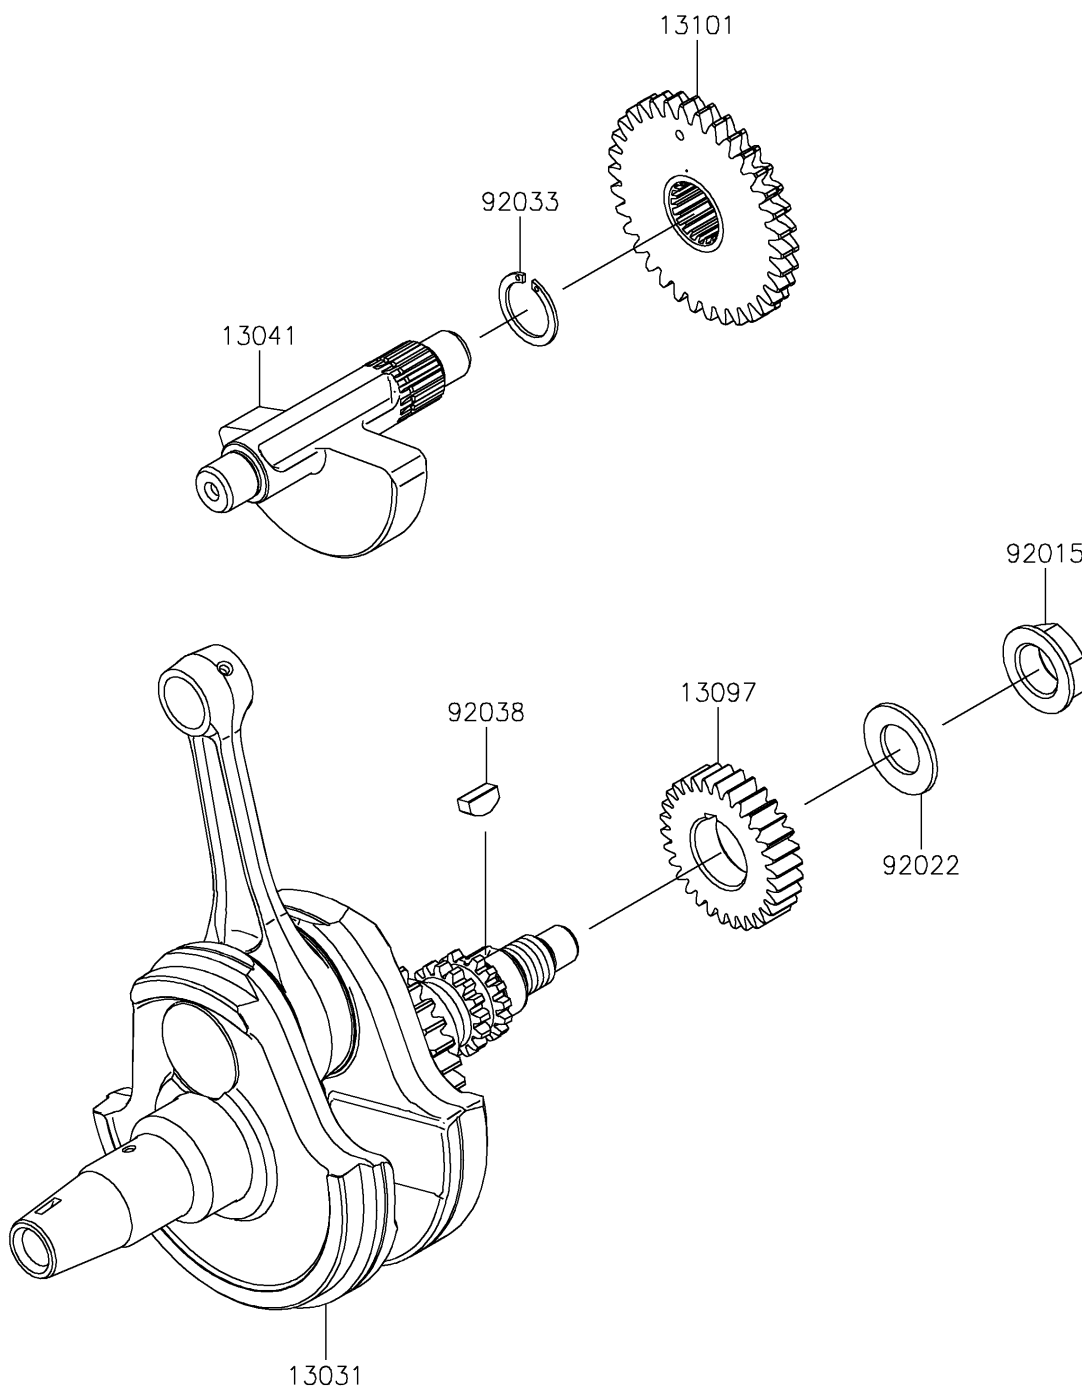

2026 KLX300R

PARTS DIAGRAM

Crankshaft

E1321

2026 KLX300R

PARTS LIST

Crankshaft

ITEM NAME	PART NUMBER	QUANTITY
CRANKSHAFT-COMP (Ref # 13031)	13031-0999	1
BALANCER (Ref # 13041)	13041-0001	1
GEAR-PRIMARY SPUR,30T (Ref # 13097)	13097-0087	1
GEAR-ASSY,BALANCER (Ref # 13101)	13101-0629	1
NUT,16MM (Ref # 92015)	92015-1581	1
WASHER,16.3X29X1.75 (Ref # 92022)	92022-1356	1
RING-SNAP,18MM (Ref # 92033)	92033-029	1
KEY (Ref # 92038)	92038-1057	1