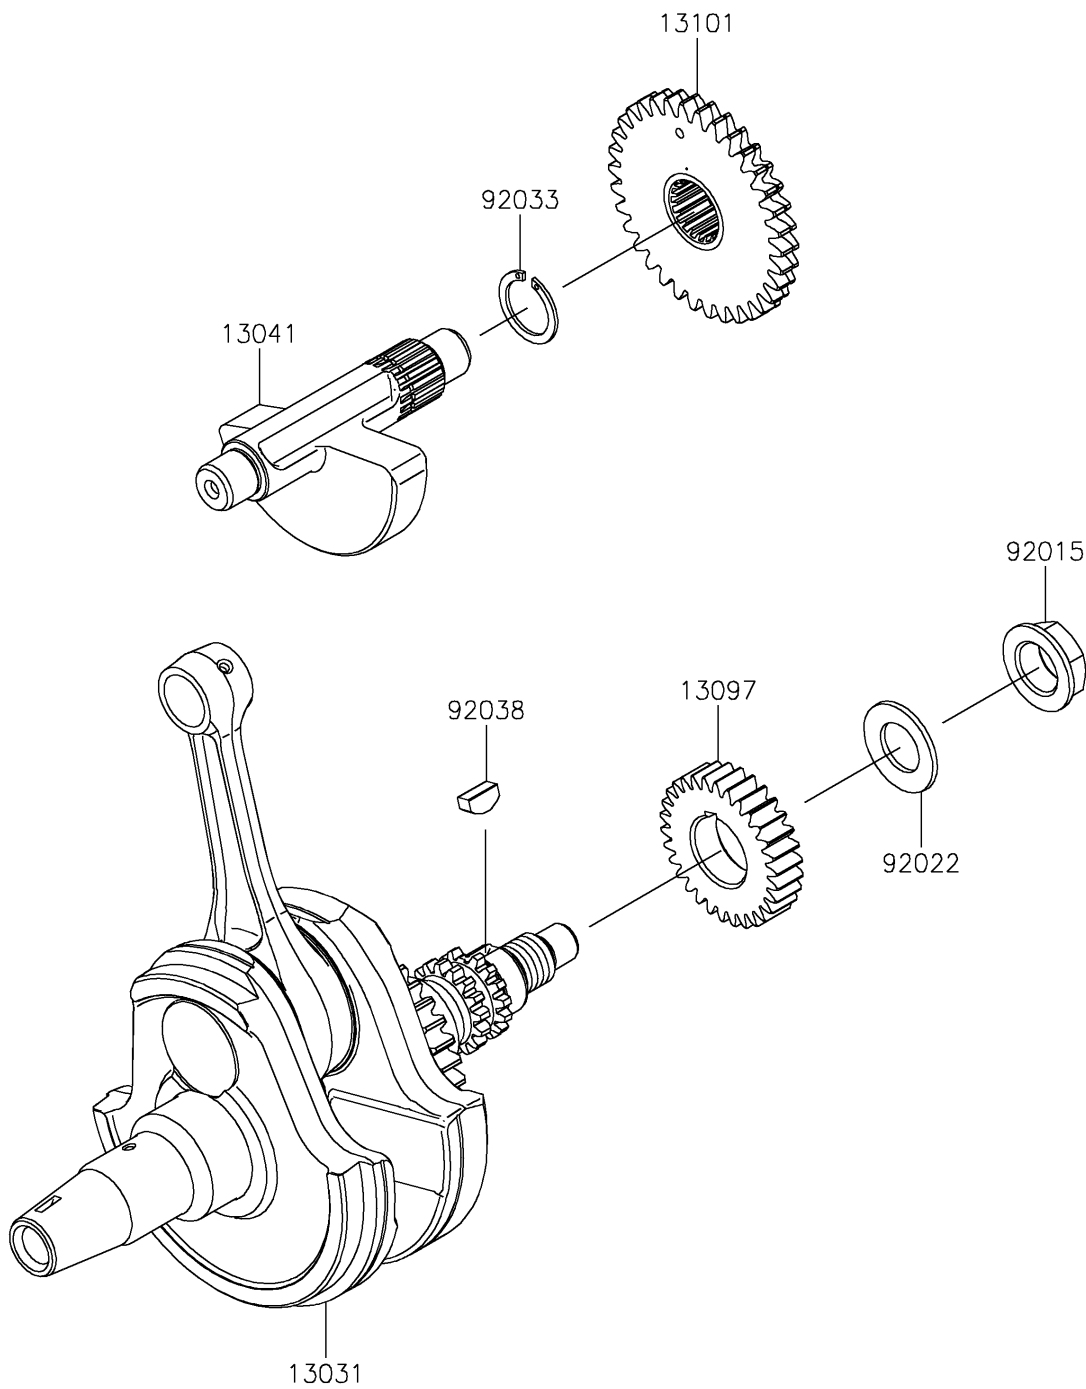

2026 KLX[®] 300R

PARTS DIAGRAM

Crankshaft

E1321

2026 KLX[®] 300R

PARTS LIST

Crankshaft

ITEM NAME	PART NUMBER	QUANTITY
CRANKSHAFT-COMP (Ref # 13031)	13031-0999	1
BALANCER (Ref # 13041)	13041-0001	1
GEAR-PRIMARY SPUR,30T (Ref # 13097)	13097-0087	1
GEAR-ASSY,BALANCER (Ref # 13101)	13101-0629	1
NUT,16MM (Ref # 92015)	92015-1581	1
WASHER,16.3X29X1.75 (Ref # 92022)	92022-1356	1
RING-SNAP,18MM (Ref # 92033)	92033-029	1
KEY (Ref # 92038)	92038-1057	1