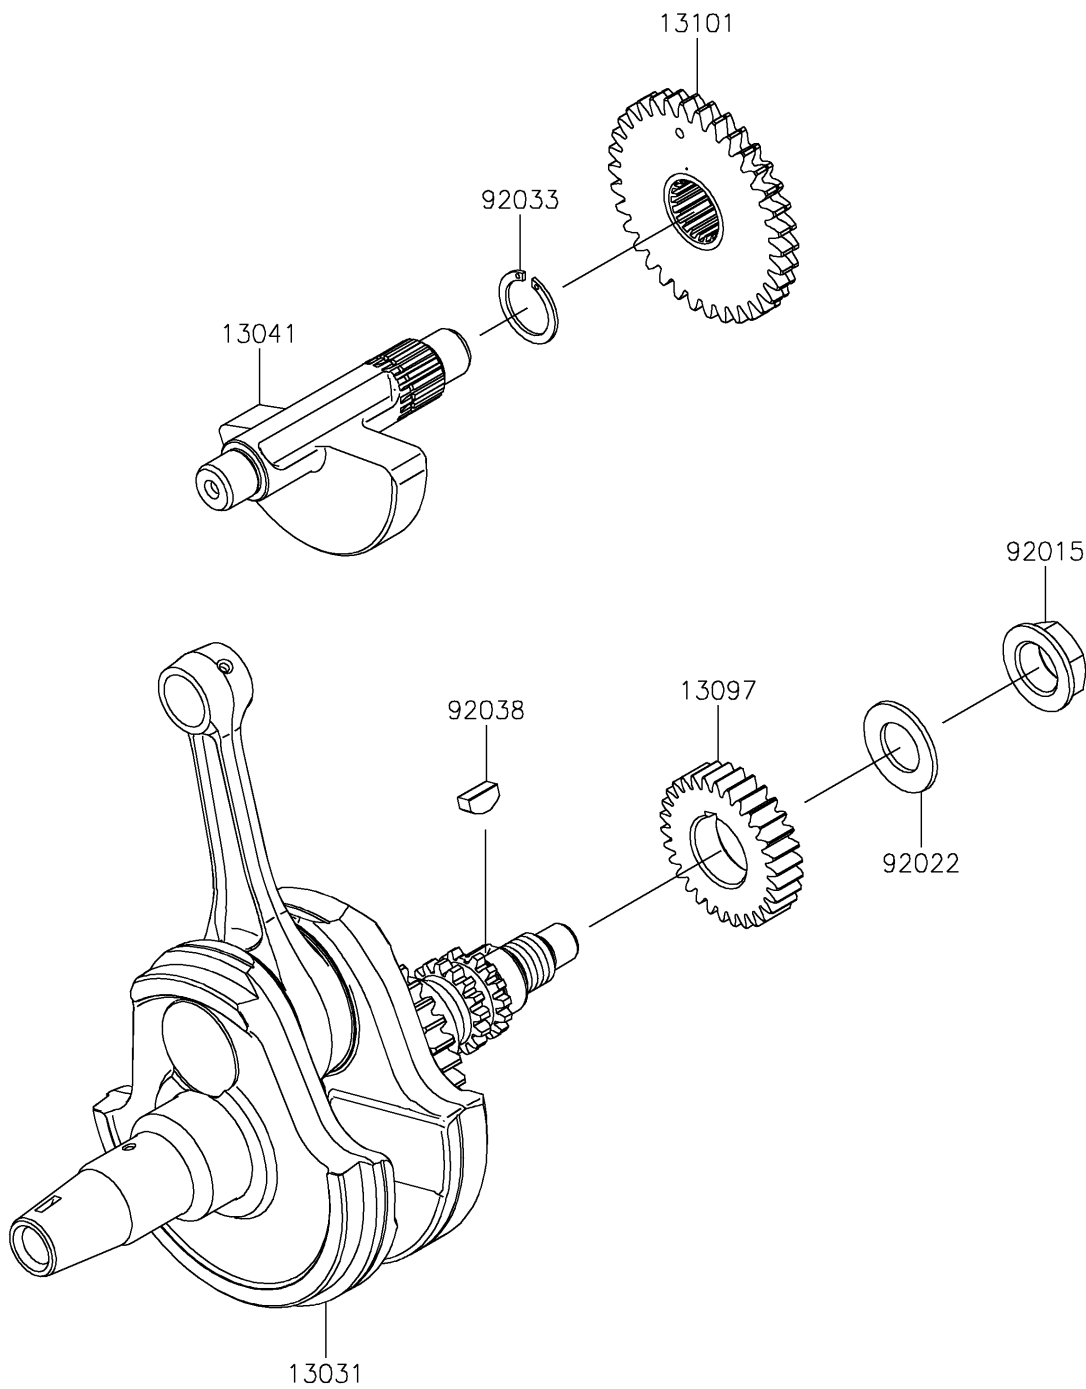

2025 KLX[®] 300R

PARTS DIAGRAM

Crankshaft

E1321

2025 KLX[®] 300R

PARTS LIST

Crankshaft

ITEM NAME	PART NUMBER	QUANTITY
CRANKSHAFT-COMP (Ref # 13031)	13031-0999	1
BALANCER (Ref # 13041)	13041-0001	1
GEAR-PRIMARY SPUR,30T (Ref # 13097)	13097-0087	1
GEAR-ASSY,BALANCER (Ref # 13101)	13101-0629	1
NUT,16MM (Ref # 92015)	92015-1581	1
WASHER,16.3X29X1.75 (Ref # 92022)	92022-1356	1
RING-SNAP,18MM (Ref # 92033)	92033-029	1
KEY (Ref # 92038)	92038-1057	1