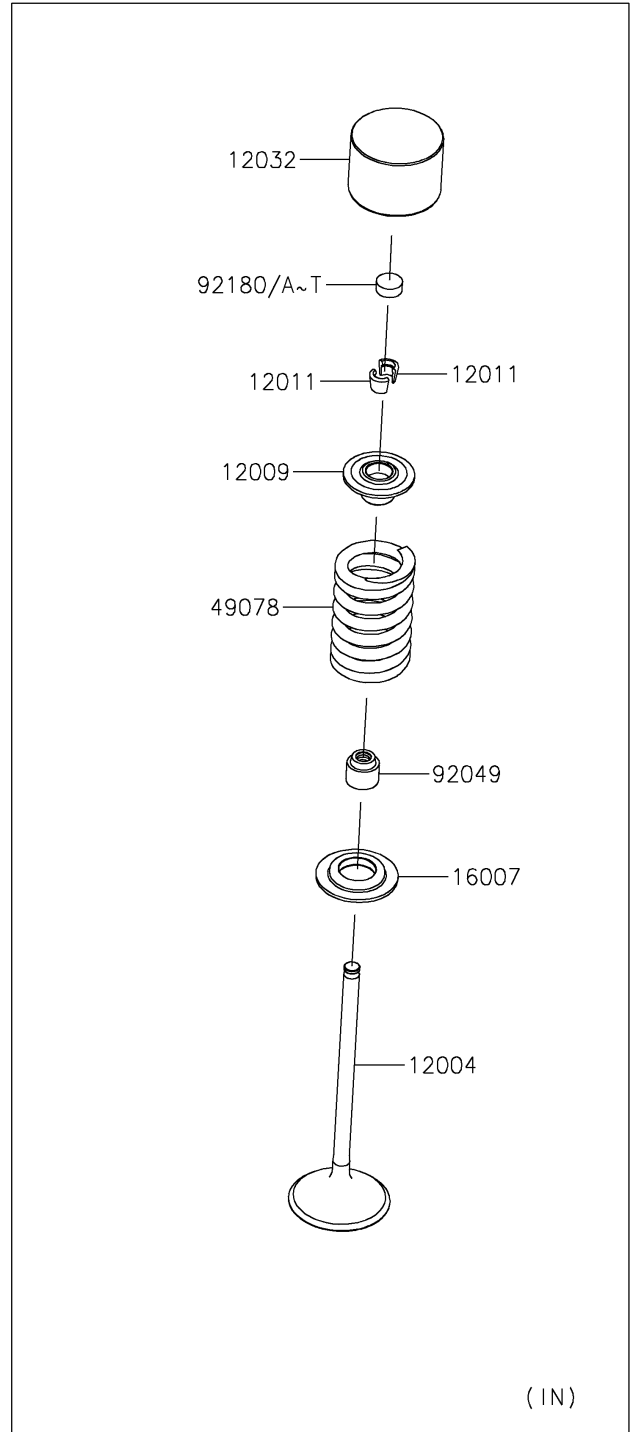

2026 KLX300R

PARTS DIAGRAM

Valve(s)

E1210

2026 KLX300R

PARTS LIST

Valve(s)

ITEM NAME

PART NUMBER

QUANTITY
