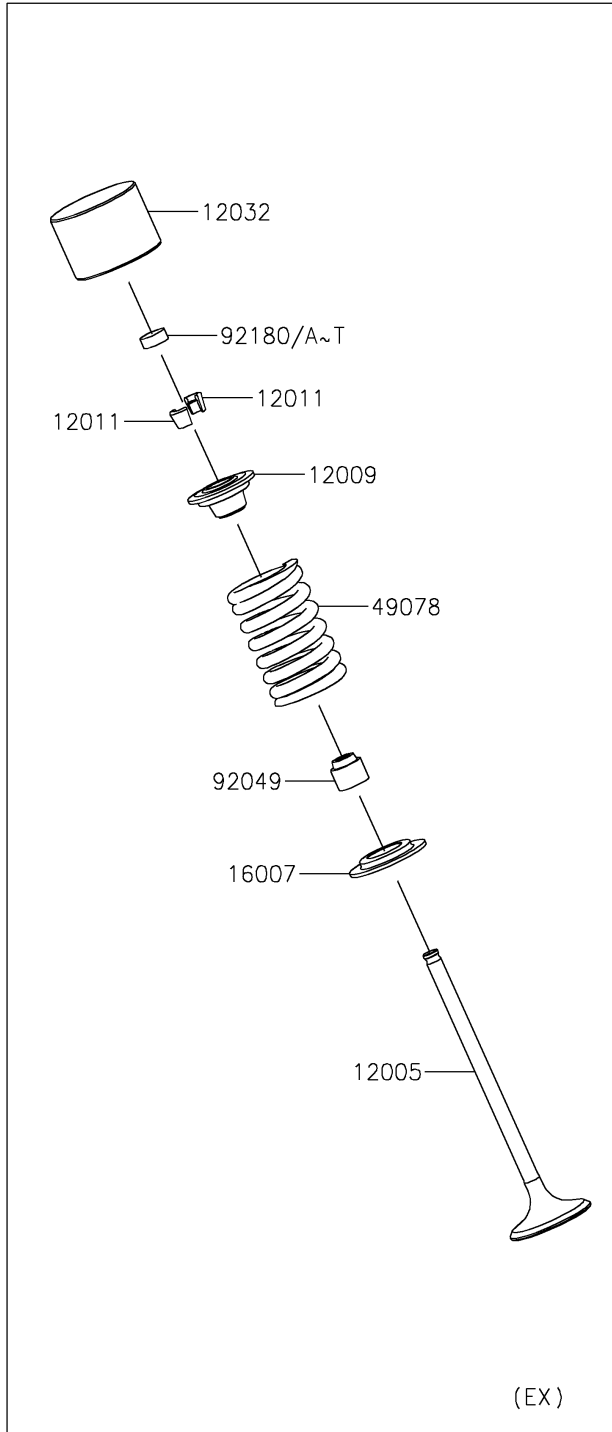

2026 KLX300R

PARTS DIAGRAM

Valve(s)

E1210

2026 KLX300R

PARTS LIST

Valve(s)

ITEM NAME

PART NUMBER

QUANTITY
