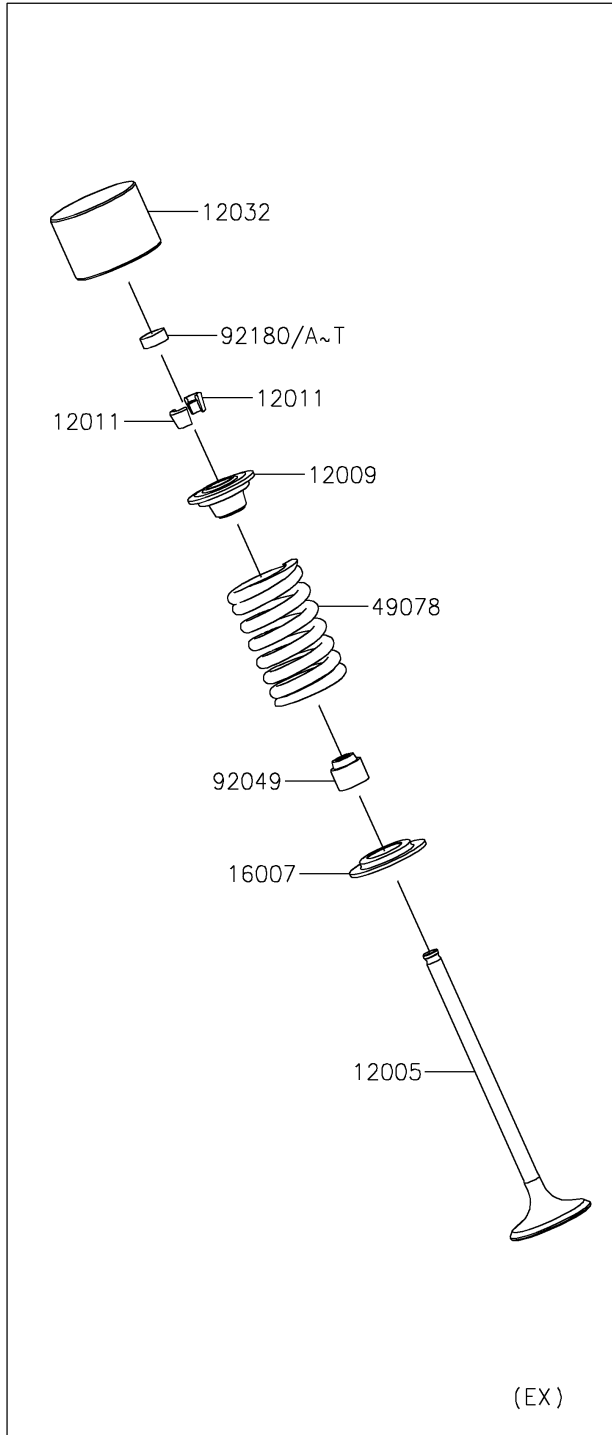

2025 KLX[®] 300R

PARTS DIAGRAM

Valve(s)

E1210

2025 KLX[®] 300R

PARTS LIST

Valve(s)

Kawasaki

Let the Good Times Roll[®]

ITEM NAME

PART NUMBER

QUANTITY
