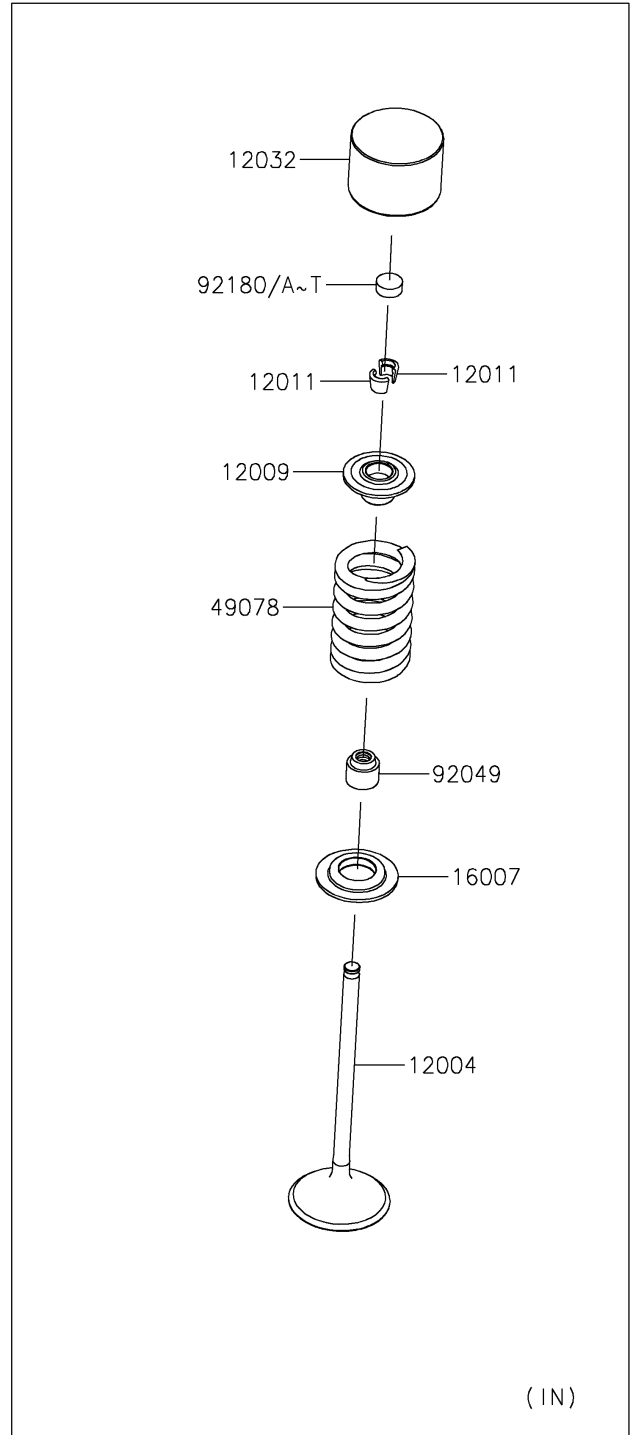

2025 KLX[®] 300R

PARTS DIAGRAM

Valve(s)

E1210

2025 KLX[®] 300R

PARTS LIST

Valve(s)

Kawasaki

Let the Good Times Roll[®]

ITEM NAME

PART NUMBER

QUANTITY
