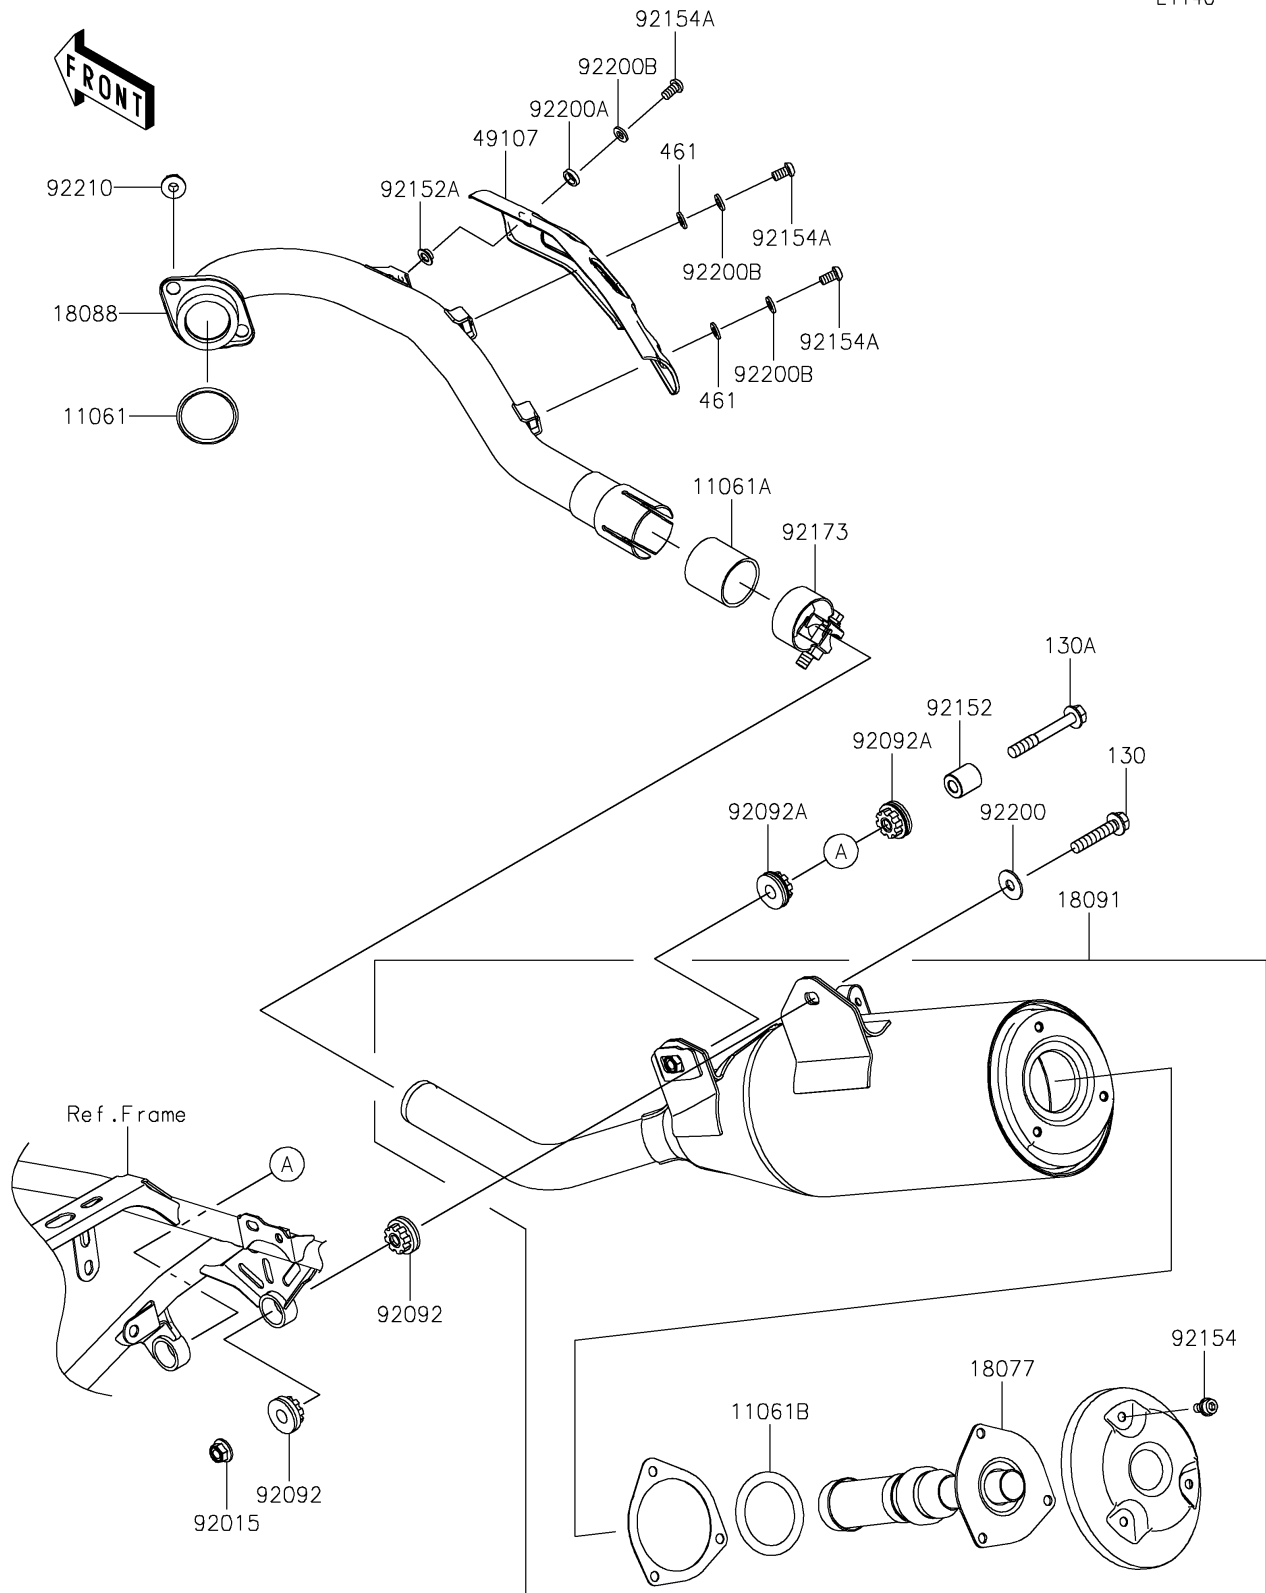

2026 KLX[®] 300R

PARTS DIAGRAM

Muffler(s)

E1140

2026 KLX® 300R

PARTS LIST

Muffler(s)

ITEM NAME	PART NUMBER	QUANTITY
GASKET,EX PIPE (Ref # 11061)	11061-0027	1
GASKET,EXHAUST PIPE CONNECTING (Ref # 11061A)	11061-1055	1
GASKET (Ref # 11061B)	11061-1345	1
ARRESTER-SPARK (Ref # 18077)	18077-0049	1
PIPE-EXHAUST (Ref # 18088)	18088-1475	1
BODY-COMP-MUFFLER (Ref # 18091)	18091-1165	1
COVER-EXHAUST PIPE (Ref # 49107)	49107-0826	1
NUT,8MM (Ref # 92015)	92015-1432	1
BUSHING-RUBBER (Ref # 92092)	92092-0018	2
BUSHING-RUBBER (Ref # 92092A)	92092-0040	2
COLLAR,8.5X18X20 (Ref # 92152)	92152-2425	1
COLLAR,6.2X8.5X13 (Ref # 92152A)	92152-2662	1
BOLT (Ref # 92154)	92154-4083	3
BOLT,SOCKET,6X11.5 (Ref # 92154A)	92154-4087	3
CLAMP,38MM (Ref # 92173)	92173-0997	1
WASHER,8.0X22.0X1.5 (Ref # 92200)	92200-0174	1
WASHER,8.8X12.5X3 (Ref # 92200A)	92200-2306	1
WASHER,6.2X12X1.6 (Ref # 92200B)	92200-2320	3
NUT,8MM (Ref # 92210)	92210-0076	2
BOLT-FLANGED,8X40 (Ref # 130)	130CA0840	1
BOLT-FLANGED,8X60 (Ref # 130A)	130CA0860	1
WASHER-SPRING,6MM (Ref # 461)	461S0600	2