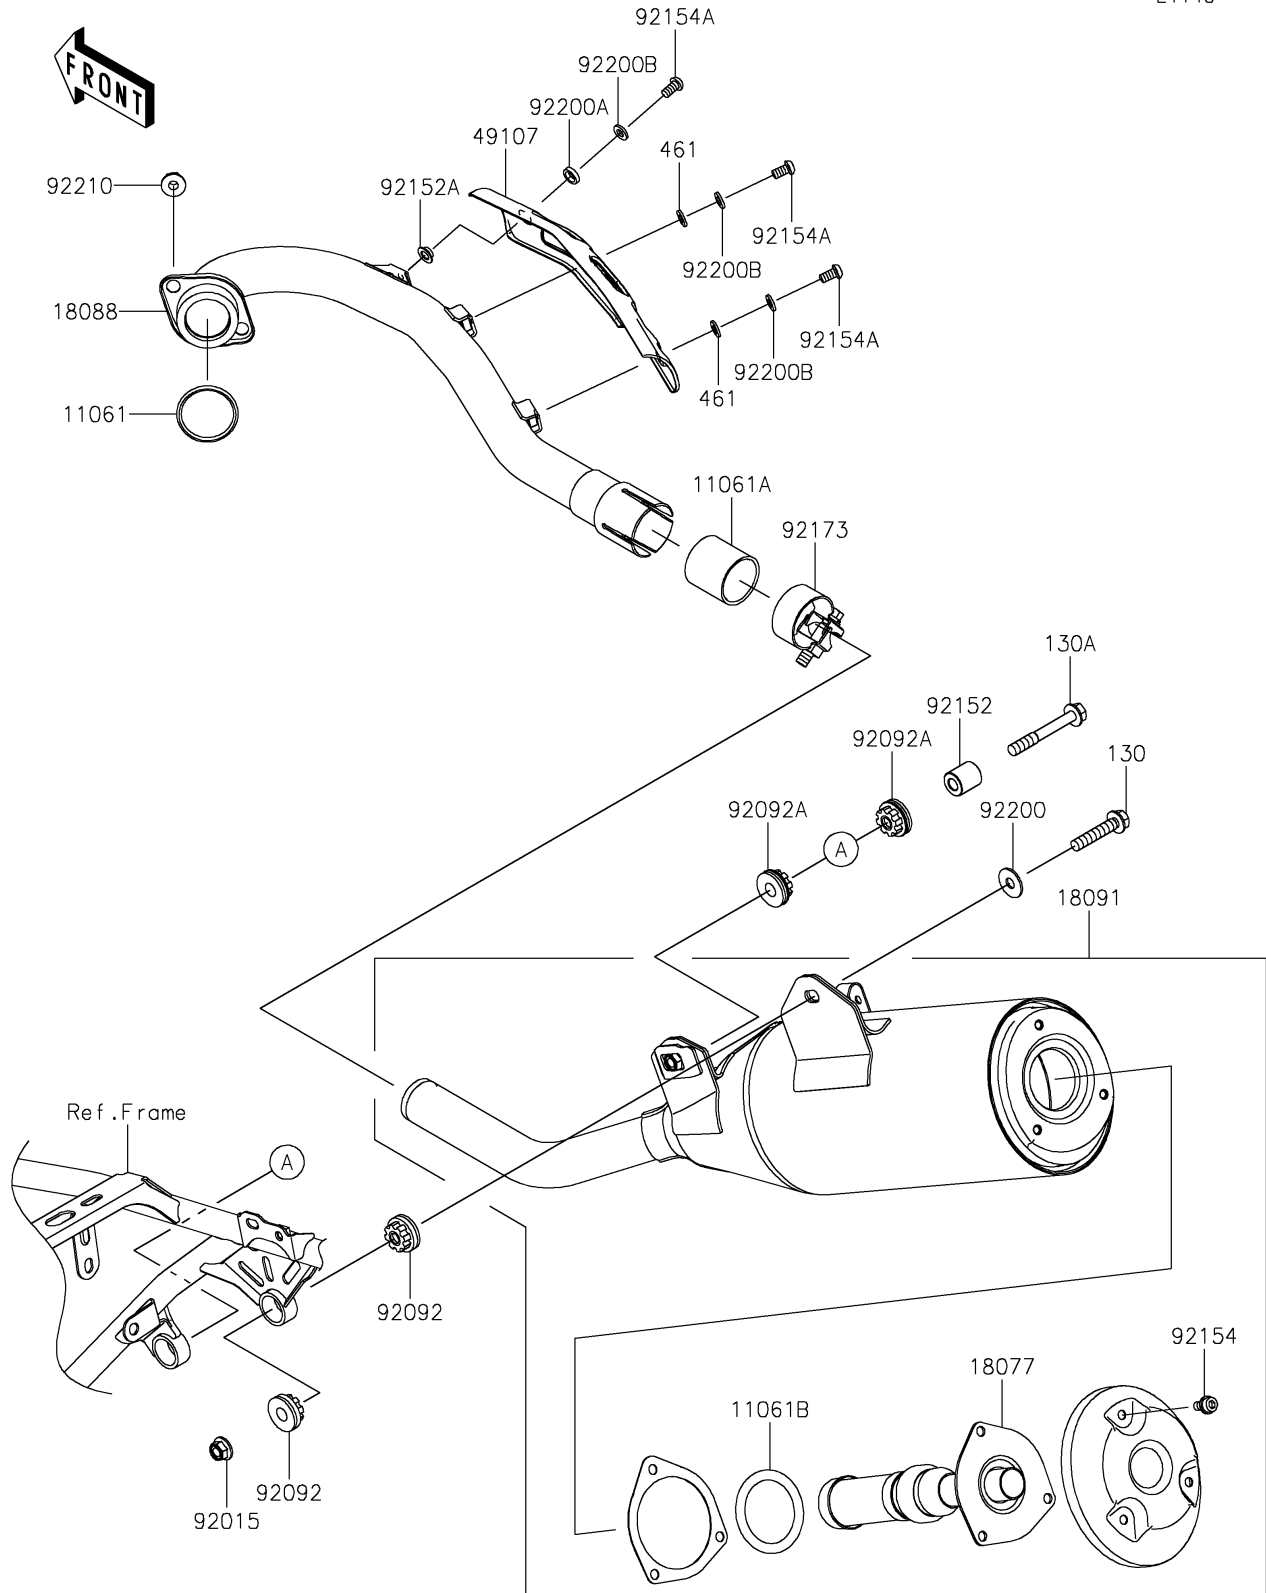

2025 KLX[®]300R

PARTS DIAGRAM

Muffler(s)

E1140

2025 KLX[®] 300R

PARTS LIST

Muffler(s)

ITEM NAME	PART NUMBER	QUANTITY
GASKET,EX PIPE (Ref # 11061)	11061-0027	1
GASKET,EXHAUST PIPE CONNECTING (Ref # 11061A)	11061-1055	1
GASKET (Ref # 11061B)	11061-1345	1
ARRESTER-SPARK (Ref # 18077)	18077-0049	1
PIPE-EXHAUST (Ref # 18088)	18088-1475	1
BODY-COMP-MUFFLER (Ref # 18091)	18091-1165	1
COVER-EXHAUST PIPE (Ref # 49107)	49107-0826	1
NUT,8MM (Ref # 92015)	92015-1432	1
BUSHING-RUBBER (Ref # 92092)	92092-0018	2
BUSHING-RUBBER (Ref # 92092A)	92092-0040	2
COLLAR,8.5X18X20 (Ref # 92152)	92152-2425	1
COLLAR,6.2X8.5X13 (Ref # 92152A)	92152-2662	1
BOLT (Ref # 92154)	92154-4083	3
BOLT,SOCKET,6X11.5 (Ref # 92154A)	92154-4087	3
CLAMP,38MM (Ref # 92173)	92173-0997	1
WASHER,8.0X22.0X1.5 (Ref # 92200)	92200-0174	1
WASHER,8.8X12.5X3 (Ref # 92200A)	92200-2306	1
WASHER,6.2X12X1.6 (Ref # 92200B)	92200-2320	3
NUT,8MM (Ref # 92210)	92210-0076	2
BOLT-FLANGED,8X40 (Ref # 130)	130CA0840	1
BOLT-FLANGED,8X60 (Ref # 130A)	130CA0860	1
WASHER-SPRING,6MM (Ref # 461)	461S0600	2