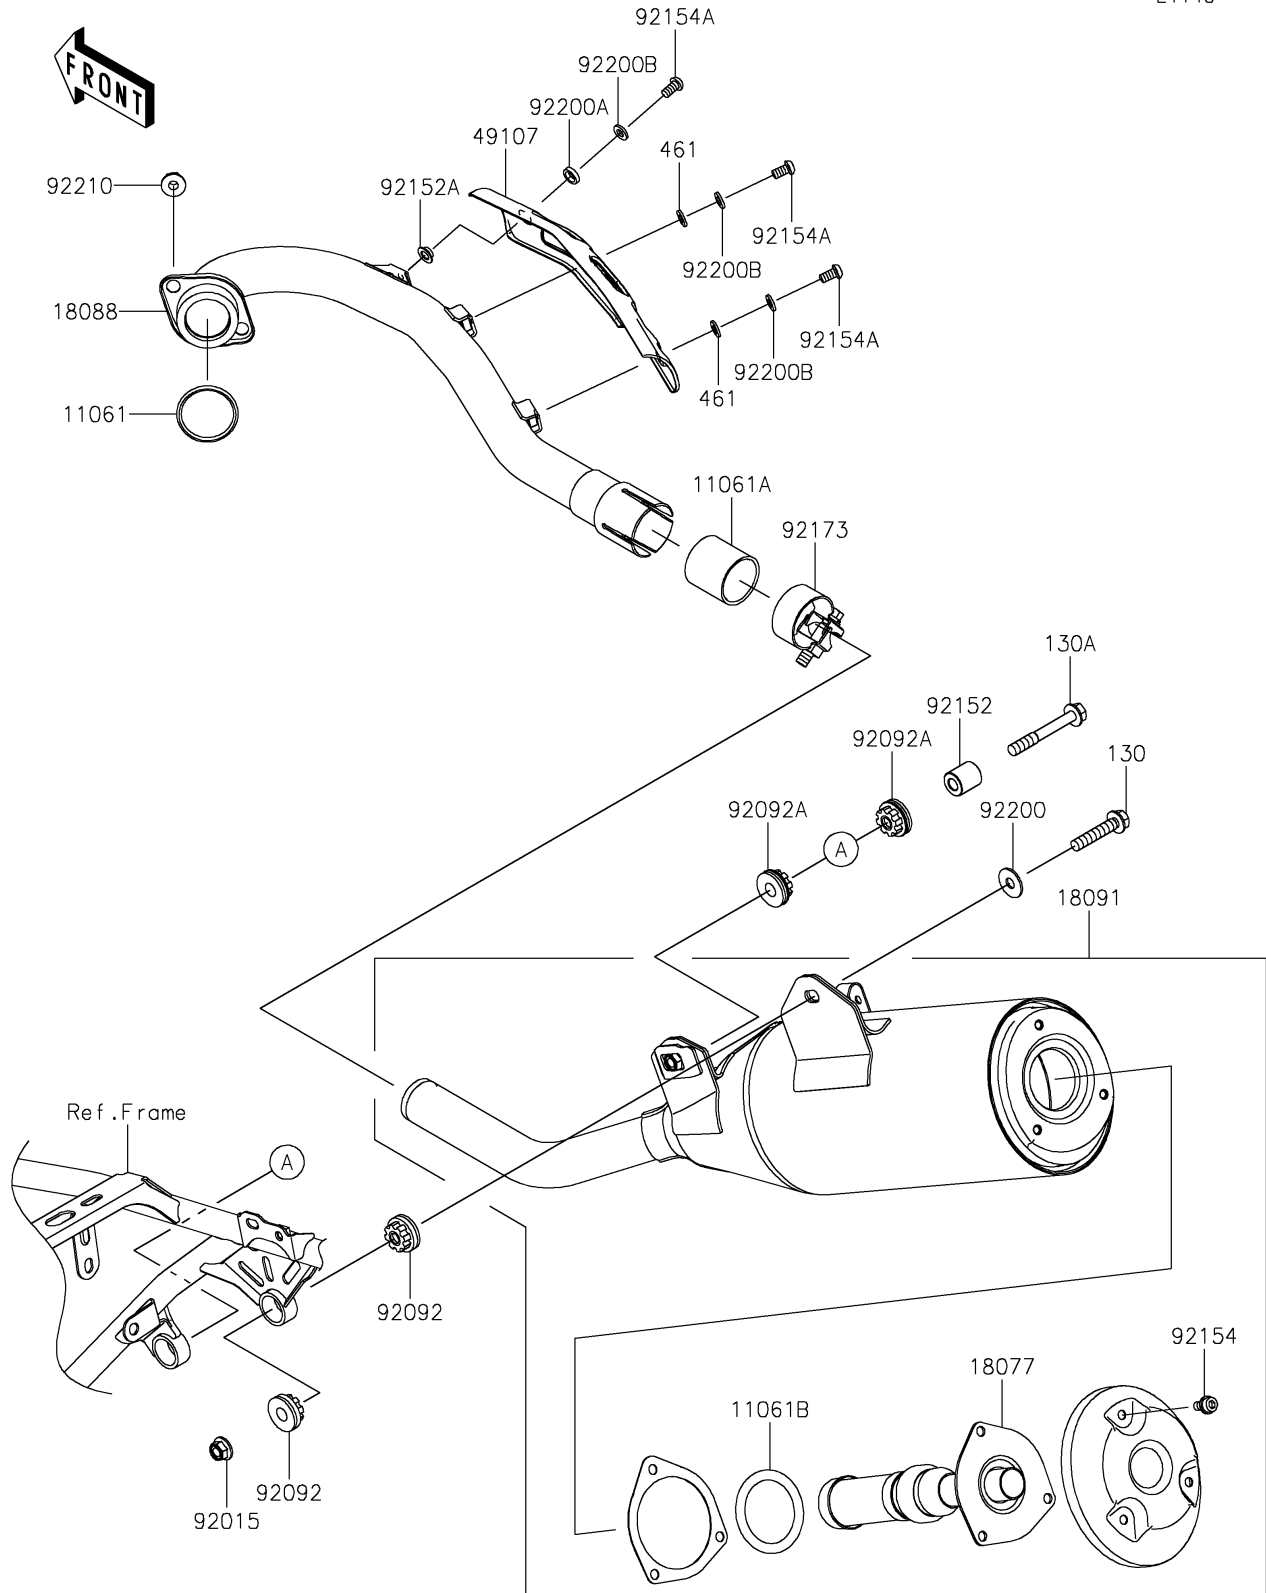

2024 KLX[®] 300R

PARTS DIAGRAM

Muffler(s)

E1140

2024 KLX[®] 300R

PARTS LIST

Muffler(s)

Kawasaki

Let the Good Times Roll[®]

ITEM NAME

PART NUMBER

QUANTITY
