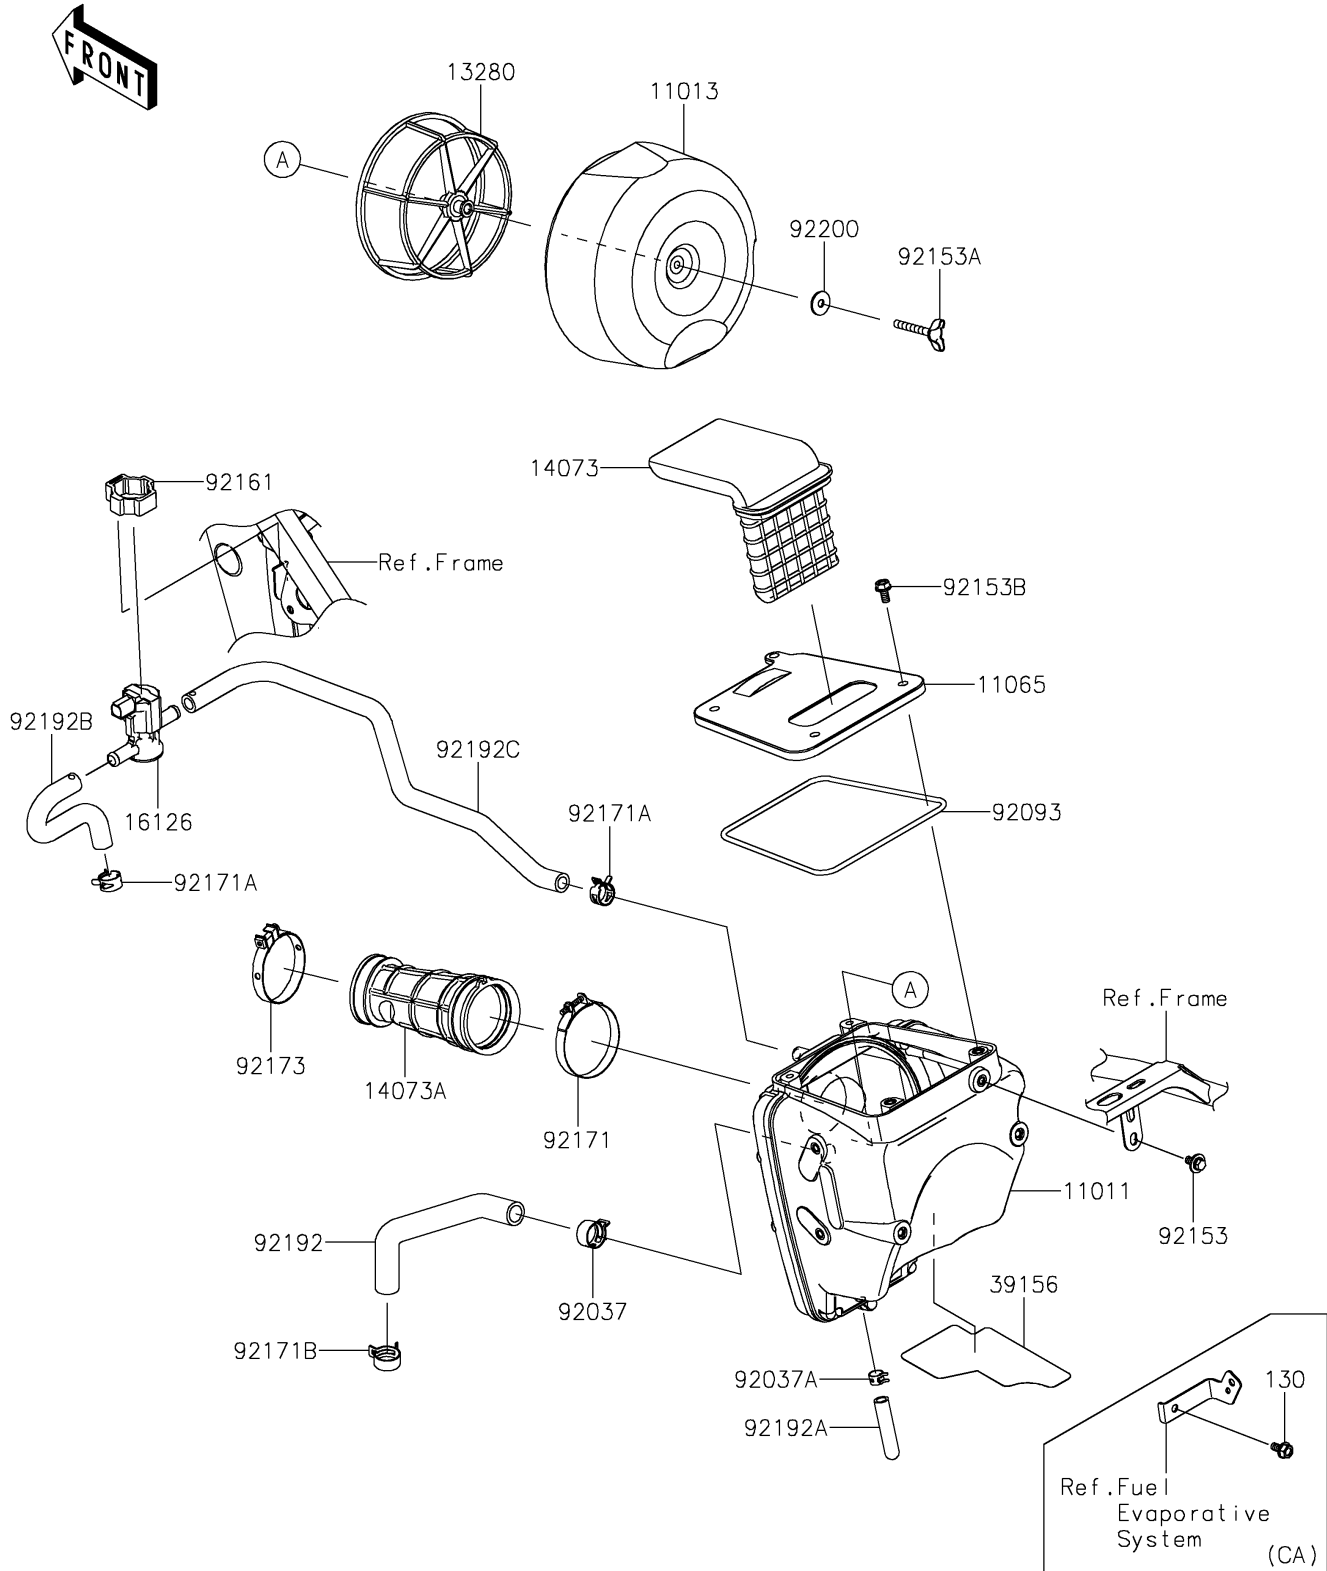

2026 KLX300R

PARTS DIAGRAM

Air Cleaner

E1130

2026 KLX300R

PARTS LIST

Air Cleaner

Kawasaki

Let the Good Times Roll®

ITEM NAME

PART NUMBER

QUANTITY
