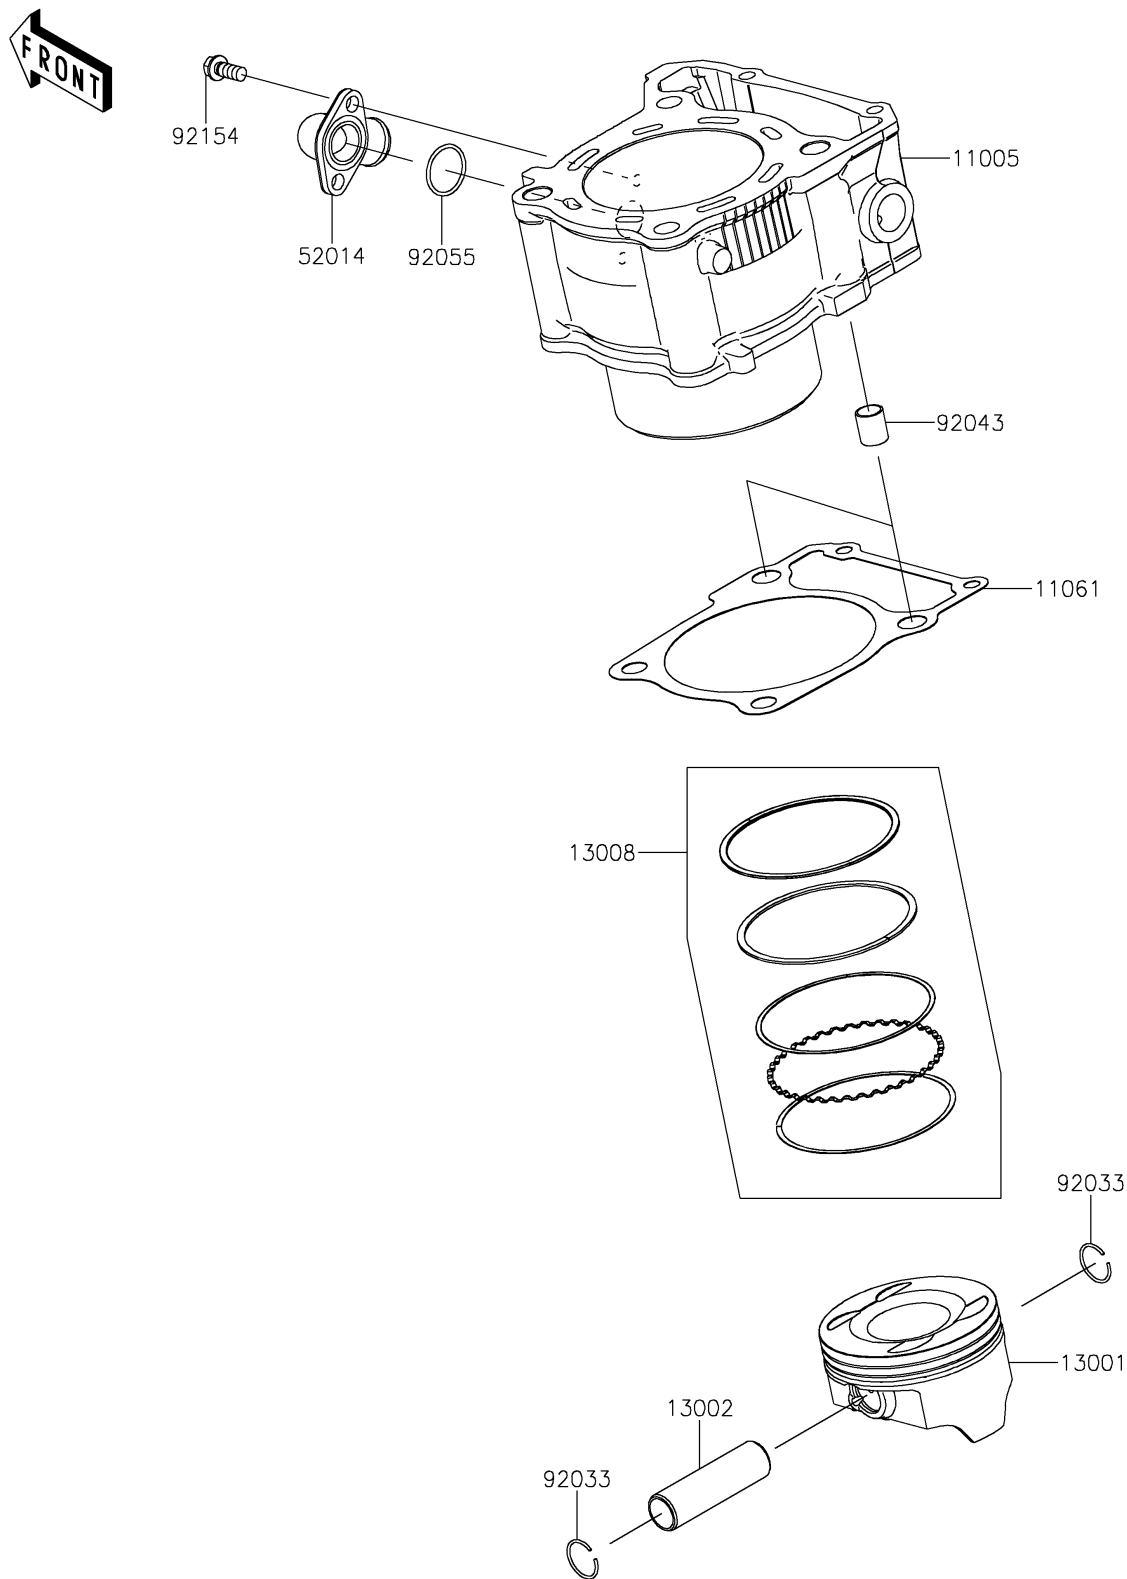

2026 KLX300R

PARTS DIAGRAM

Cylinder/Piston(s)

E1120

2026 KLX300R

PARTS LIST

Cylinder/Piston(s)

ITEM NAME	PART NUMBER	QUANTITY
CYLINDER-ENGINE (Ref # 11005)	11005-0720	1
GASKET,CYLINDER BASE (Ref # 11061)	11061-1506	1
PISTON-ENGINE (Ref # 13001)	13001-0811	1
PIN-PISTON (Ref # 13002)	13002-1109	1
RING-SET-PISTON,STD (Ref # 13008)	13008-1071	1
ELBOW (Ref # 52014)	52014-0026	1
RING-SNAP (Ref # 92033)	92033-1054	2
PIN,10.1X12X14 (Ref # 92043)	92043-4009	2
RING-O,19.5X1.5 (Ref # 92055)	92055-055	1
BOLT,6X14 (Ref # 92154)	92154-4129	2