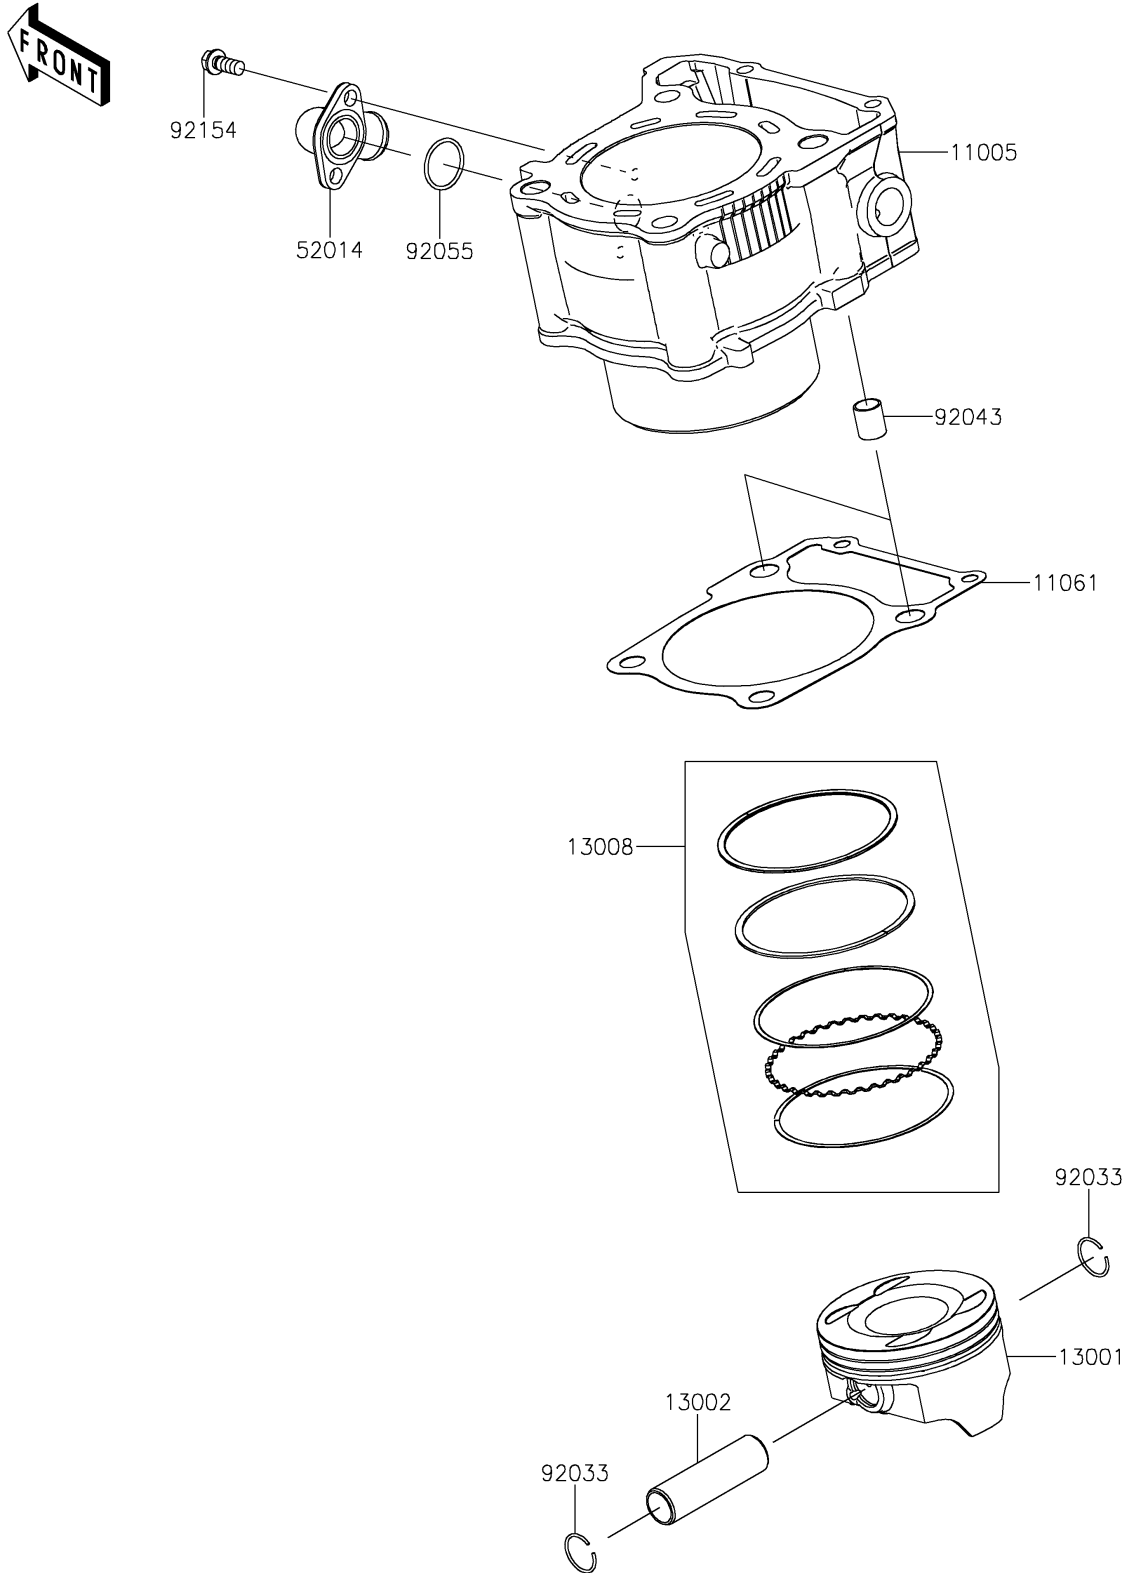

2026 KLX[®] 300R

PARTS DIAGRAM

Cylinder/Piston(s)

E1120

2026 KLX[®] 300R

PARTS LIST

Cylinder/Piston(s)

ITEM NAME	PART NUMBER	QUANTITY
CYLINDER-ENGINE (Ref # 11005)	11005-0720	1
GASKET,CYLINDER BASE (Ref # 11061)	11061-1506	1
PISTON-ENGINE (Ref # 13001)	13001-0811	1
PIN-PISTON (Ref # 13002)	13002-1109	1
RING-SET-PISTON,STD (Ref # 13008)	13008-1071	1
ELBOW (Ref # 52014)	52014-0026	1
RING-SNAP (Ref # 92033)	92033-1054	2
PIN,10.1X12X14 (Ref # 92043)	92043-4009	2
RING-O,19.5X1.5 (Ref # 92055)	92055-055	1
BOLT,6X14 (Ref # 92154)	92154-4129	2