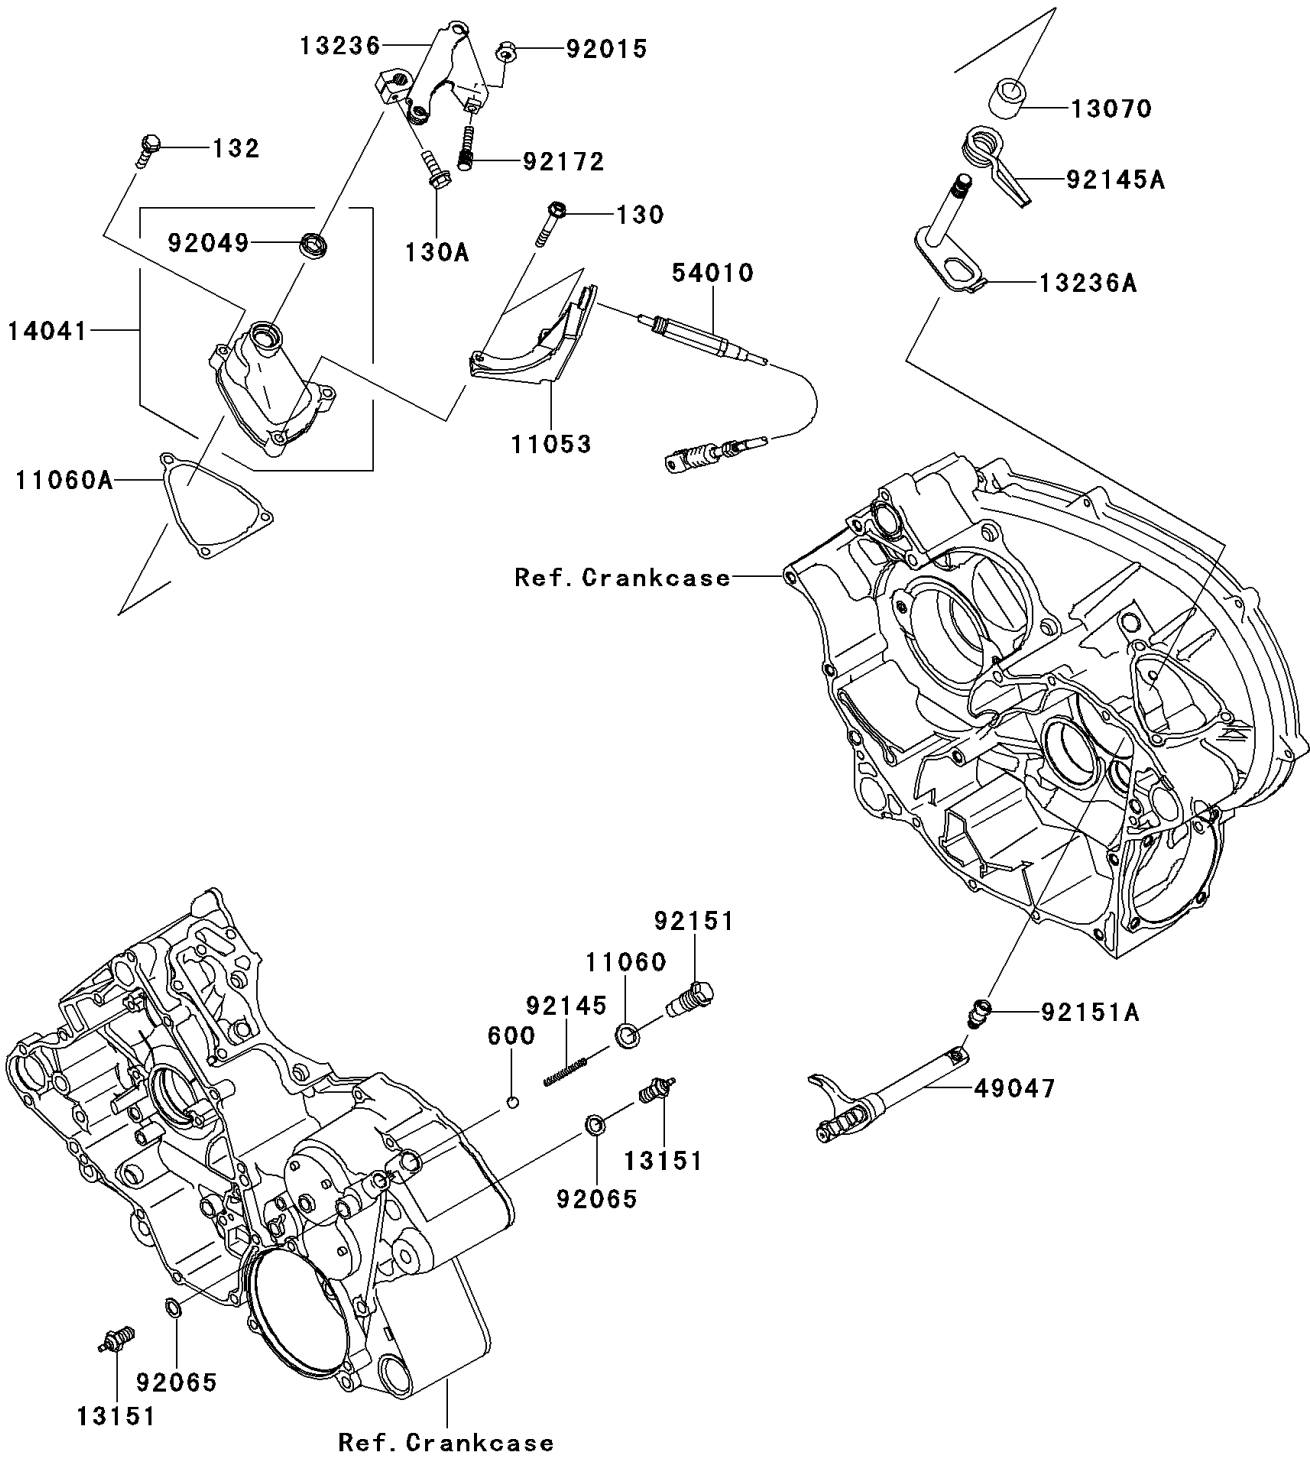

2007 KFX700

PARTS DIAGRAM

Gear Change Mechanism

E1370

2007 KFX700

PARTS LIST

Gear Change Mechanism

Kawasaki

Let the Good Times Roll®

ITEM NAME

PART NUMBER

QUANTITY
