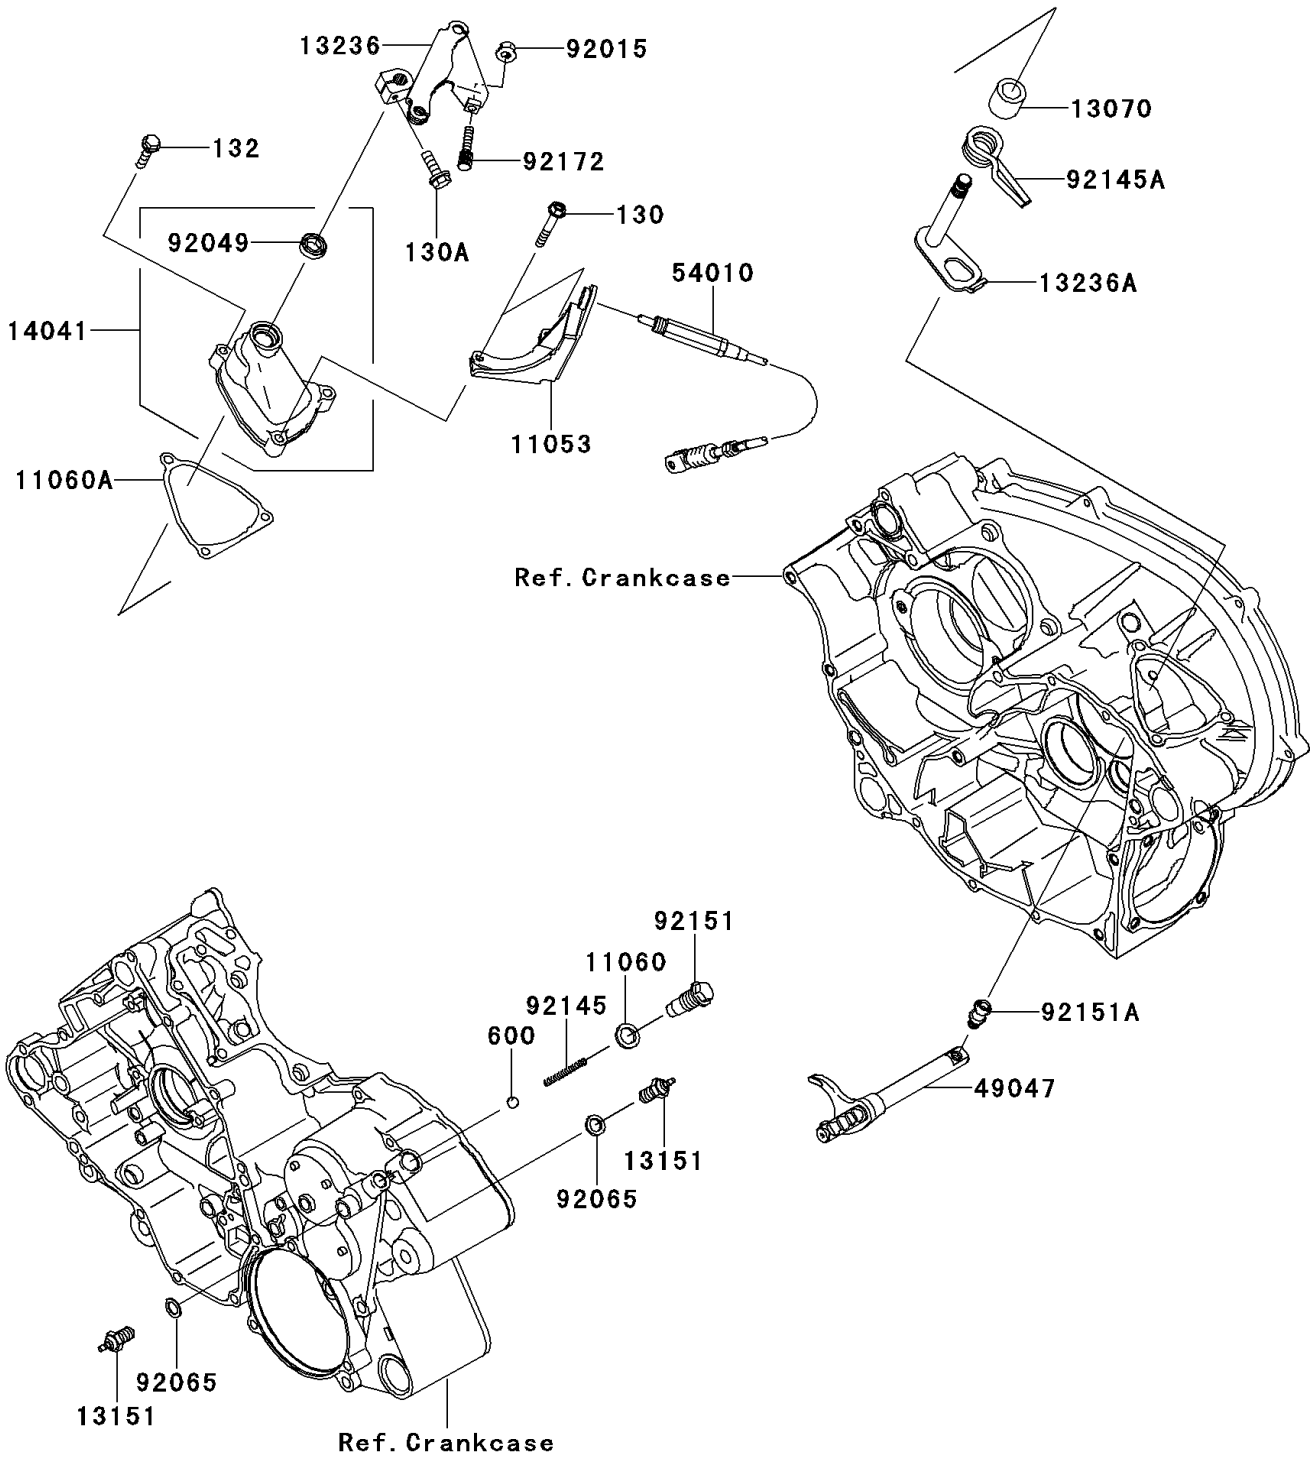

2006 KFX700

PARTS DIAGRAM

Gear Change Mechanism

E1370

2006 KFX700

PARTS LIST

Gear Change Mechanism

Kawasaki

Let the Good Times Roll®

ITEM NAME

PART NUMBER

QUANTITY
