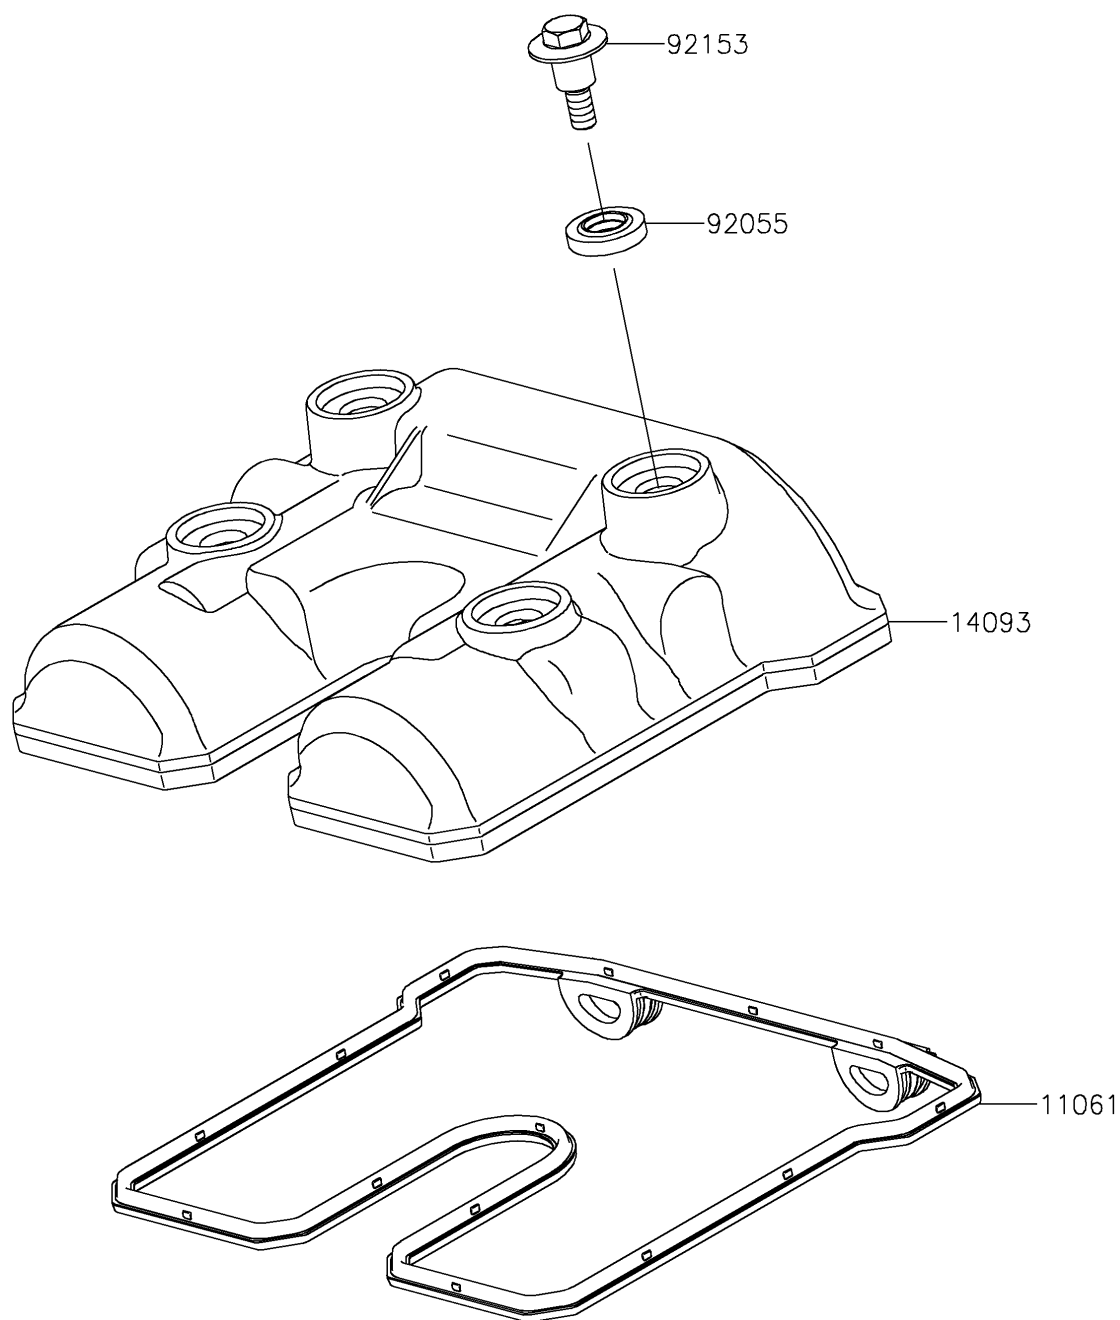

2026 KLX[®] 300R

PARTS DIAGRAM

Cylinder Head Cover

E1112

2026 KLX[®] 300R

PARTS LIST

Cylinder Head Cover

Kawasaki

Let the Good Times Roll[®]

ITEM NAME

PART NUMBER

QUANTITY
