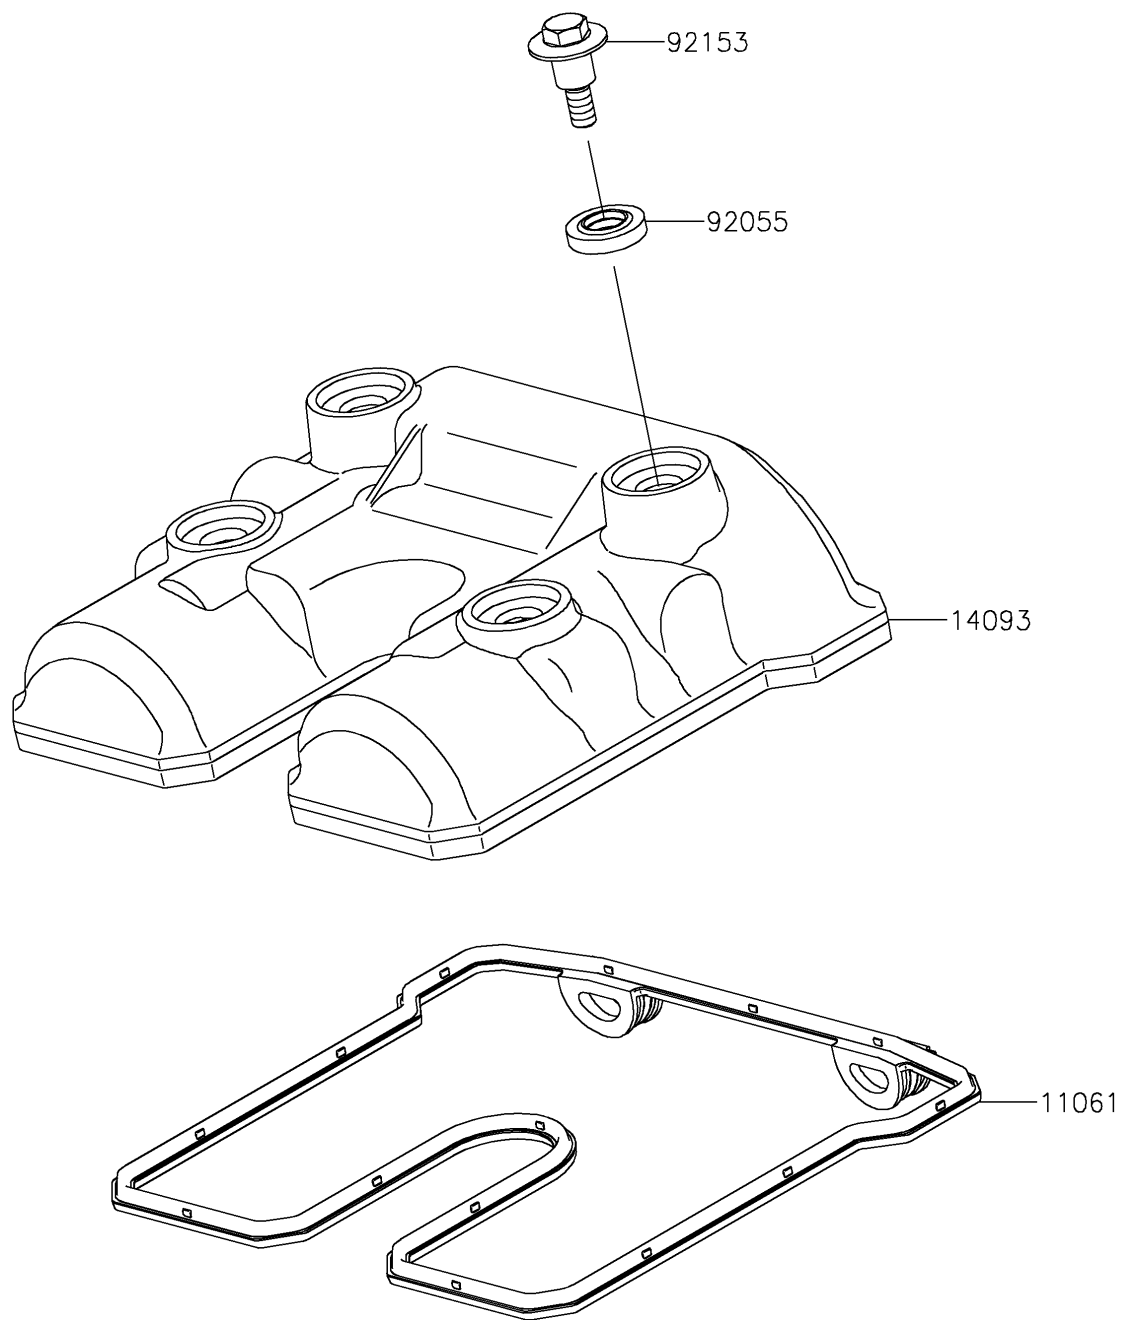

2026 KLX300R

PARTS DIAGRAM

Cylinder Head Cover

E1112

2026 KLX300R

PARTS LIST

Cylinder Head Cover

ITEM NAME	PART NUMBER	QUANTITY
GASKET,HEAD COVER (Ref # 11061)	11061-0888	1
COVER,HEAD (Ref # 14093)	14093-0862	1
RING-O,HEAD COVER BOLT (Ref # 92055)	92055-0195	4
BOLT,FLANGED,6X22.5 (Ref # 92153)	92153-1343	4