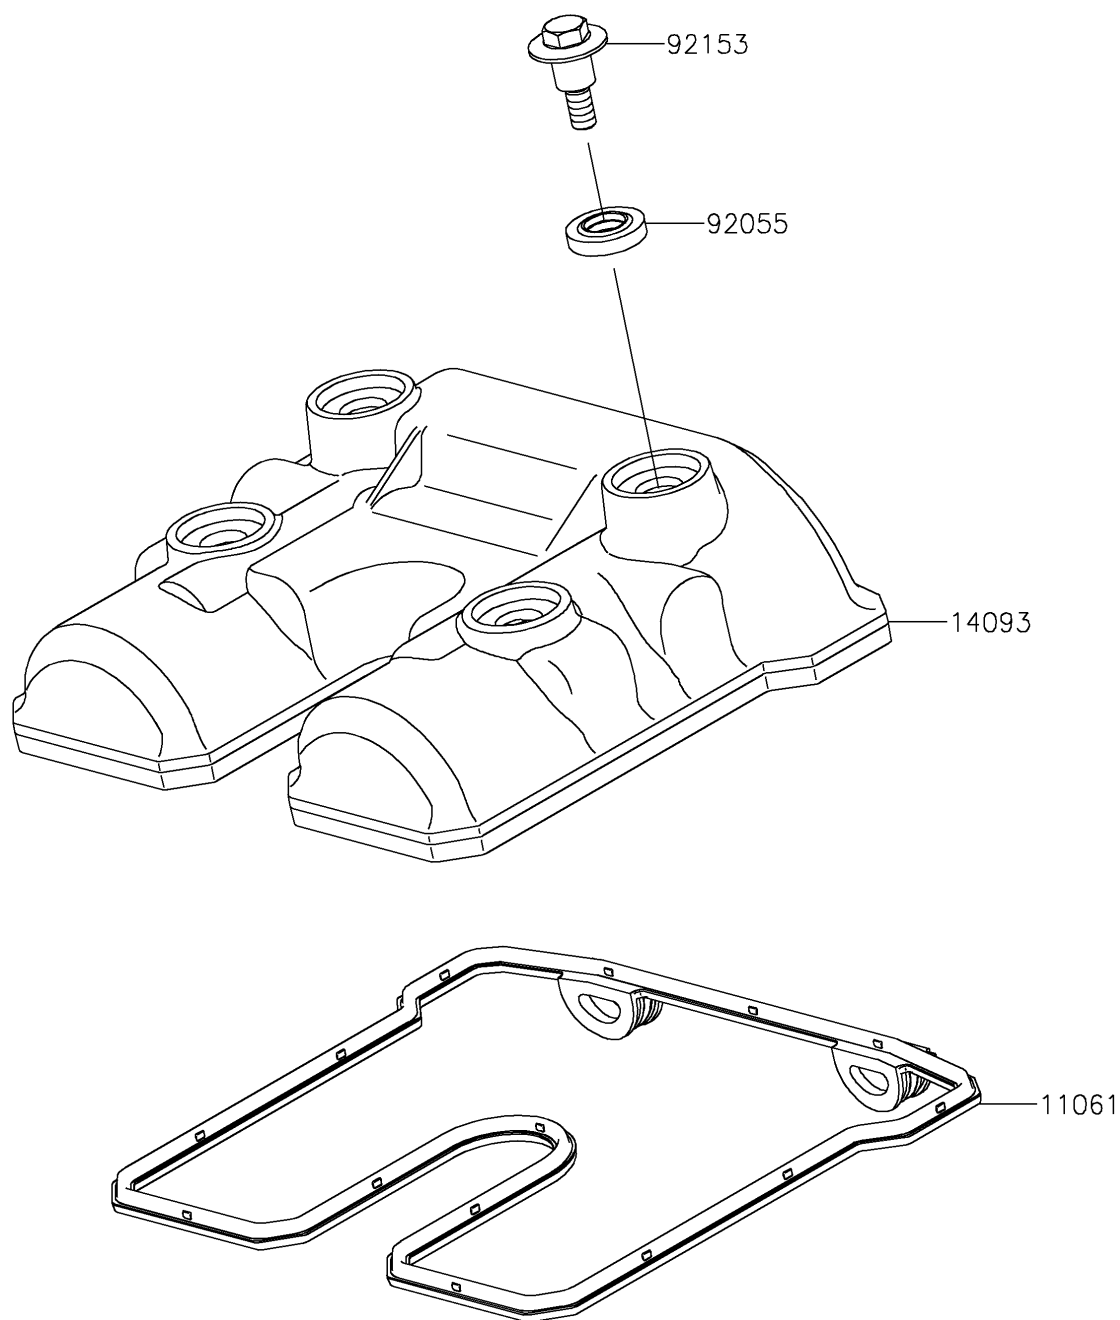

2026 KLX[®] 300R

PARTS DIAGRAM

Cylinder Head Cover

E1112

2026 KLX[®] 300R

PARTS LIST

Cylinder Head Cover

ITEM NAME	PART NUMBER	QUANTITY
GASKET,HEAD COVER (Ref # 11061)	11061-0888	1
COVER,HEAD (Ref # 14093)	14093-0862	1
RING-O,HEAD COVER BOLT (Ref # 92055)	92055-0195	4
BOLT,FLANGED,6X22.5 (Ref # 92153)	92153-1343	4