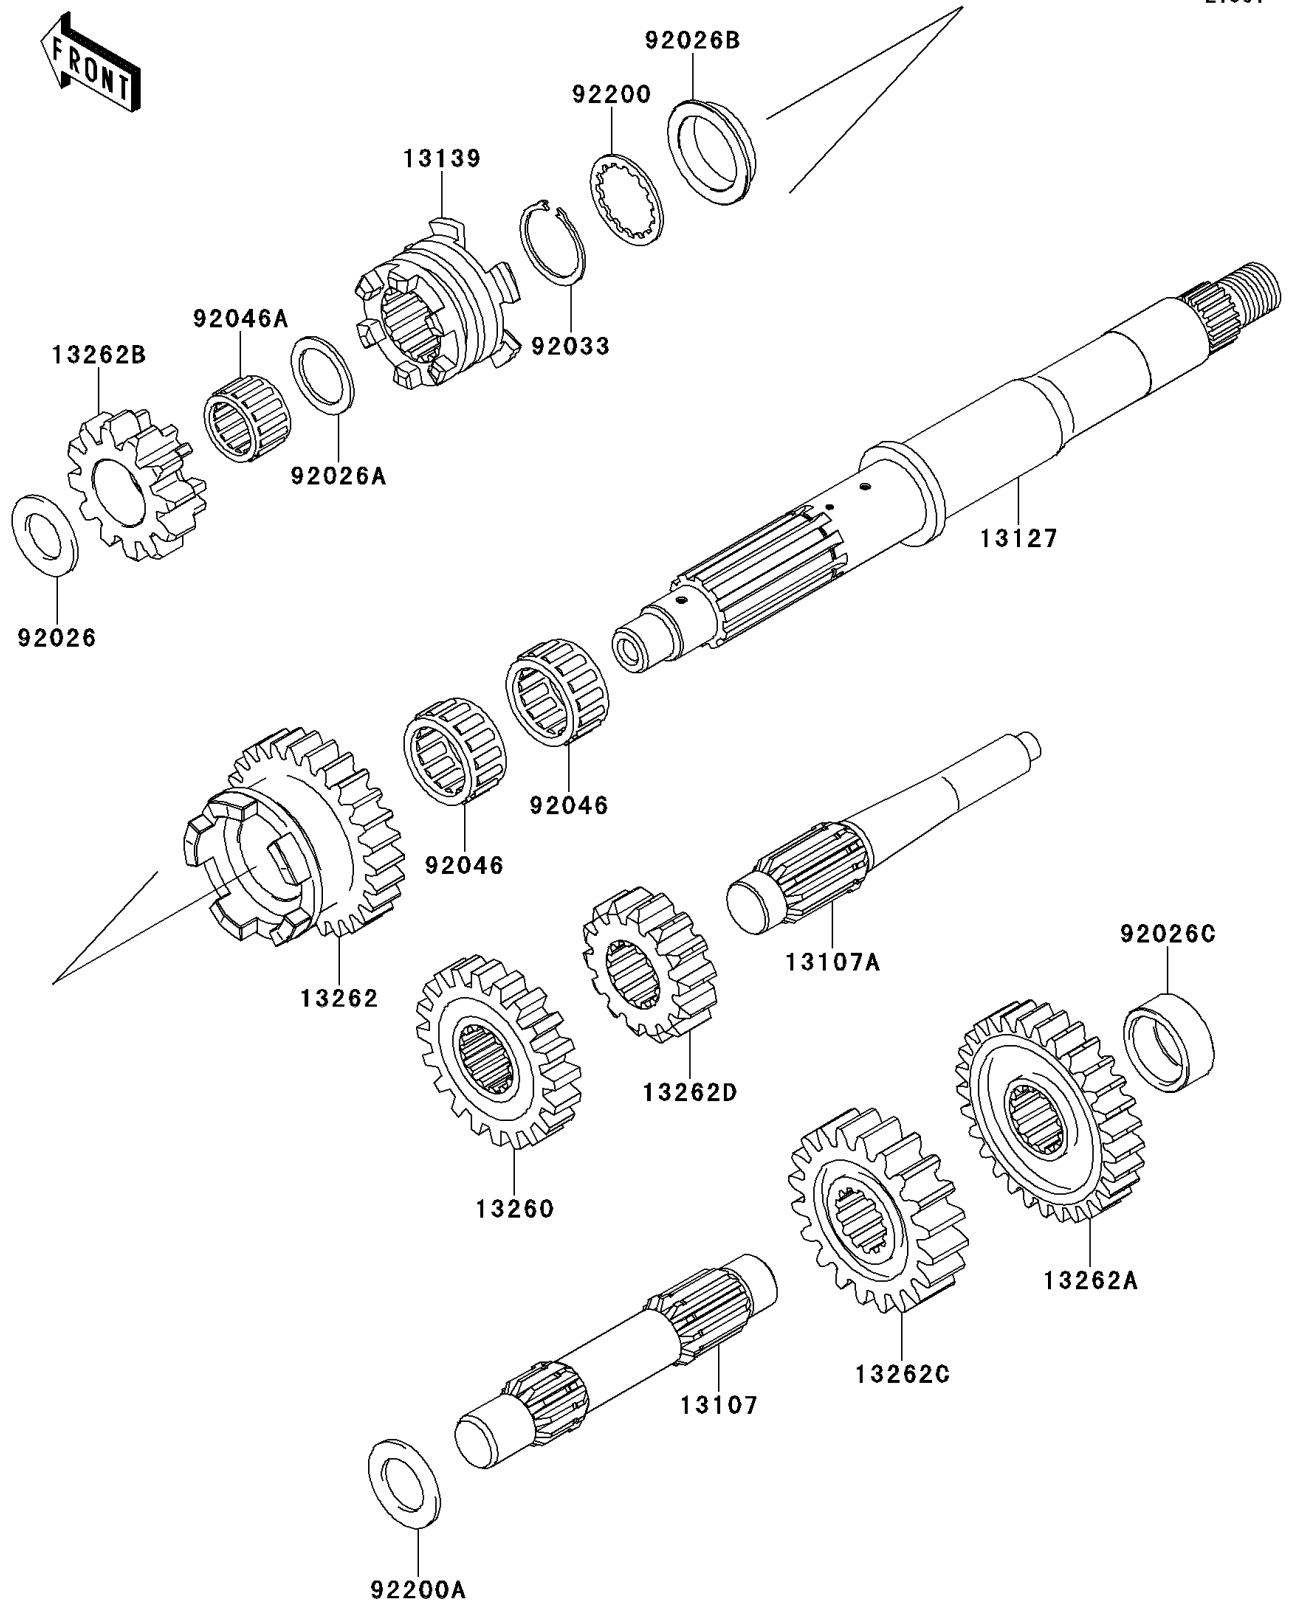

2008 KFX[®]700

PARTS DIAGRAM

Transmission

E1361

2008 KFX[®]700

PARTS LIST

Transmission

ITEM NAME	PART NUMBER	QUANTITY
SHAFT,COUNTER (Ref # 13107)	13107-1436	1
SHAFT,REVERSE,IDLE (Ref # 13107A)	13107-1437	1
SHAFT-TRANSMISSION INPUT (Ref # 13127)	13127-1282	1
SHIFTER (Ref # 13139)	13139-0003	1
GEAR,DRIVEN REVERSE,16T (Ref # 13260)	13260-1873	1
GEAR,INPUT HIGH,27T (Ref # 13262)	13262-0002	1
GEAR,DRIVEN HIGH,29T (Ref # 13262A)	13262-0015	1
GEAR,INPUT REVERSE,12T (Ref # 13262B)	13262-0235	1
GEAR,OUTPUT DRIVE,20T (Ref # 13262C)	13262-1052	1
GEAR,OUTPUT REVERSE,14T (Ref # 13262D)	13262-1053	1
SPACER,17.3X30X2.0 (Ref # 92026)	92026-1415	1
SPACER,21.2X29X1.6 (Ref # 92026A)	92026-1568	1
SPACER,28X39X8 (Ref # 92026B)	92026-1629	1
SPACER,25X32X13 (Ref # 92026C)	92026-1630	1
RING-SNAP,25.9X30.6X1.2 (Ref # 92033)	92033-1037	1
BEARING-NEEDLE,FWF-283317 (Ref # 92046)	92046-1278	2
BEARING-NEEDLE,REVERSE GEAR (Ref # 92046A)	92046-1279	1
WASHER,28.5X34.0X1.5 (Ref # 92200)	92200-1240	1
WASHER,20.3X33X2.0 (Ref # 92200A)	92200-1351	1