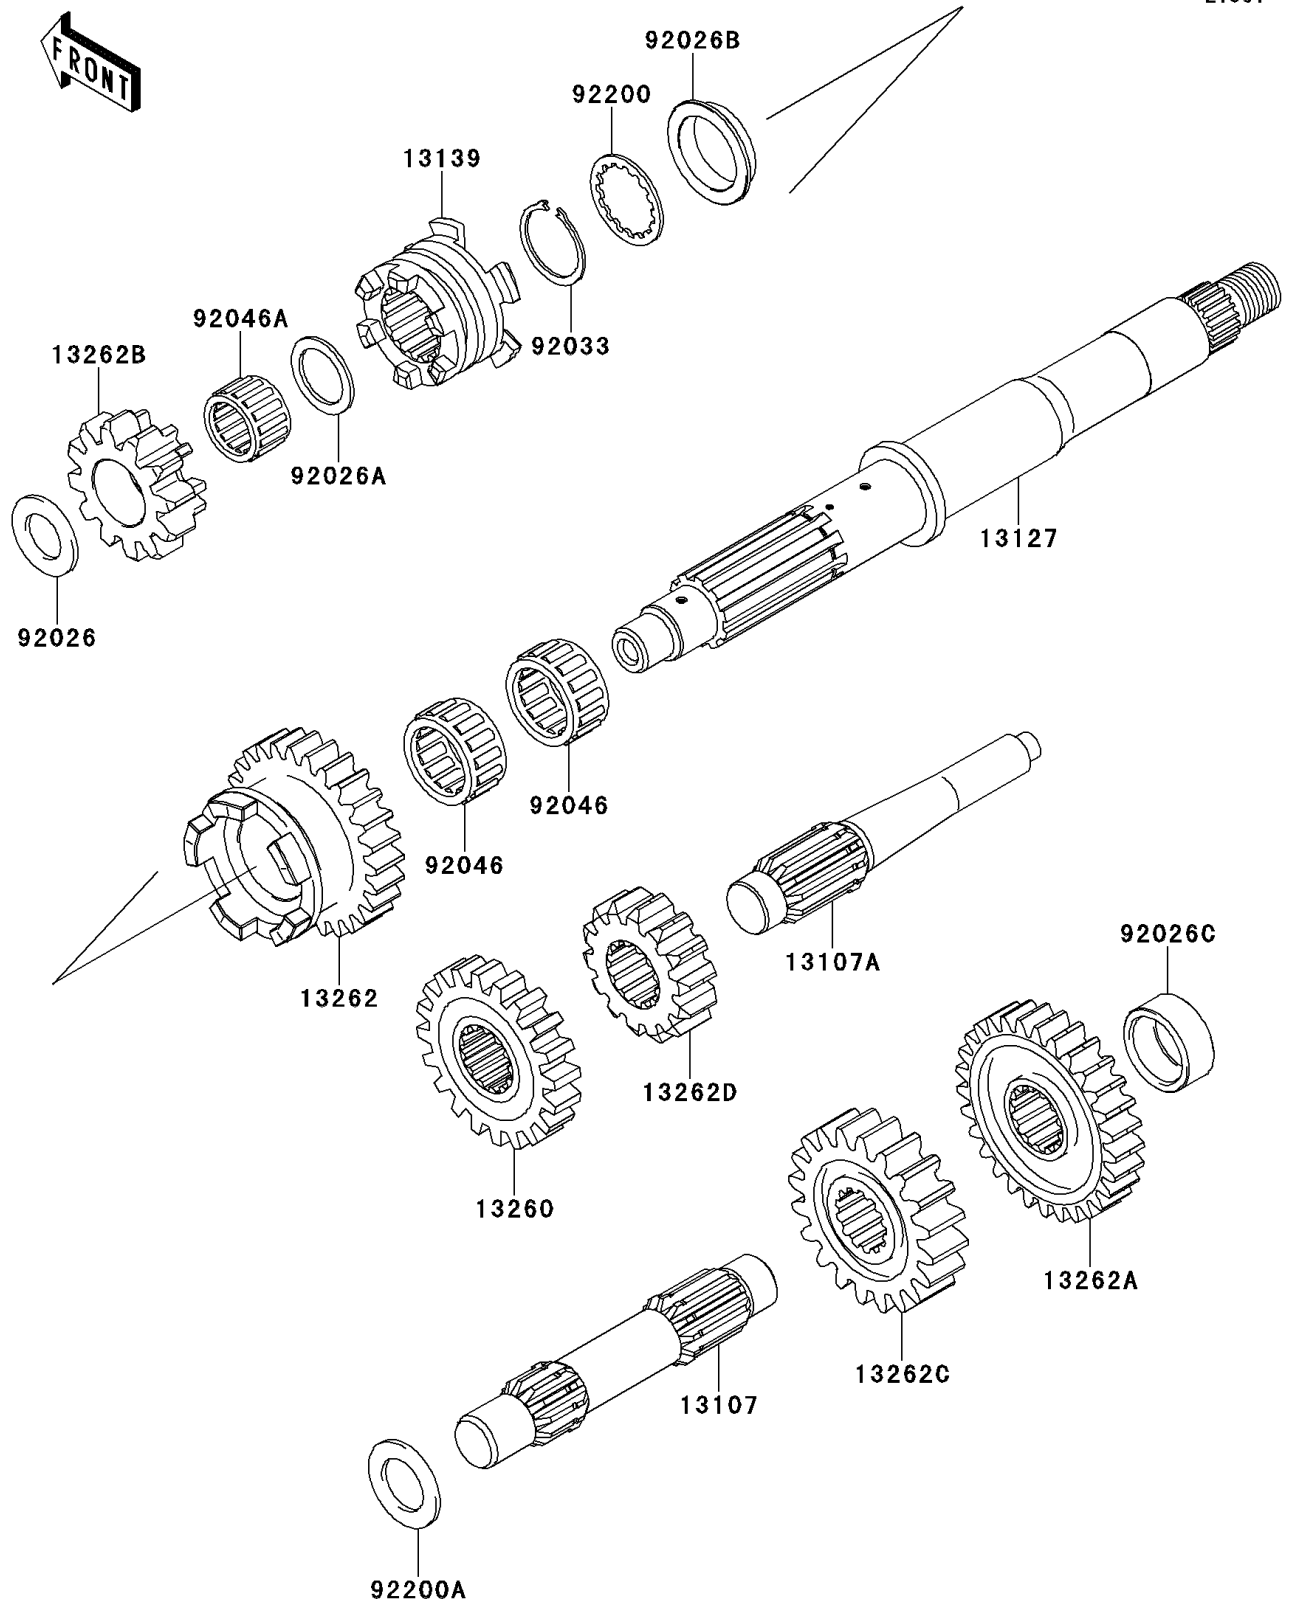

2008 KFX[®]700

PARTS DIAGRAM

Transmission

E1361

2008 KFX[®]700

PARTS LIST

Transmission

Kawasaki

Let the Good Times Roll[®]

ITEM NAME

PART NUMBER

QUANTITY
