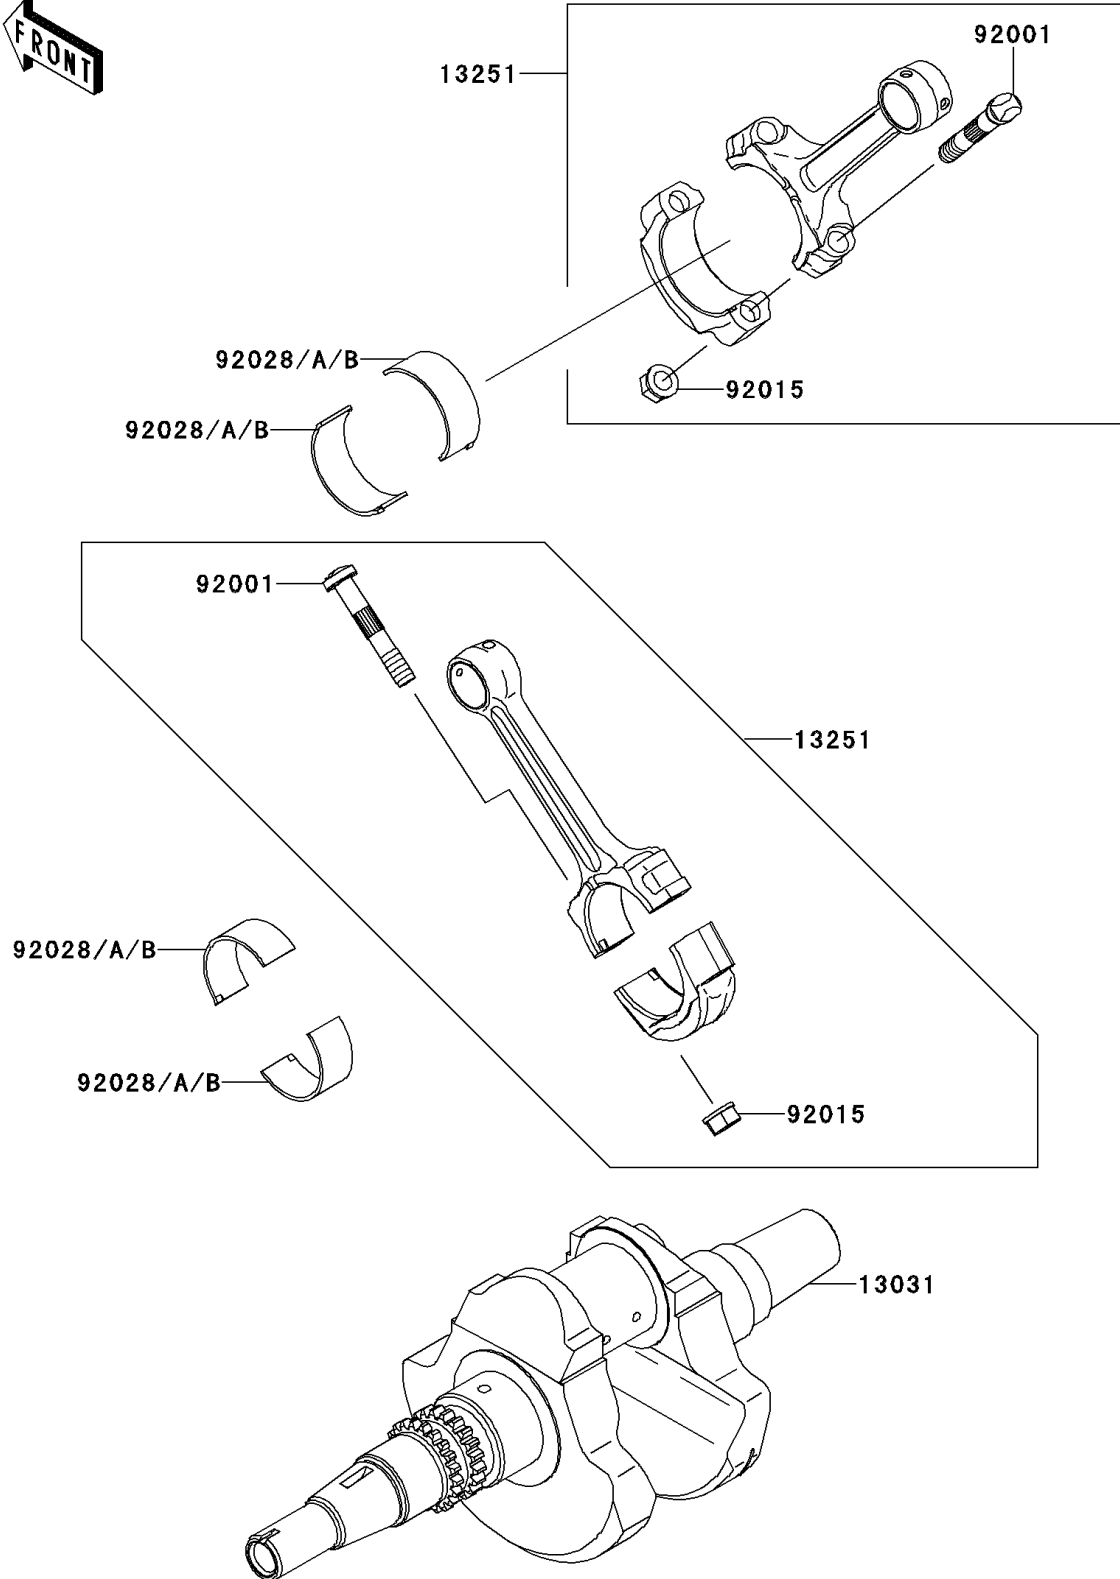

2008 KFX[®]700

PARTS DIAGRAM

Crankshaft

E1321

2008 KFX[®]700

PARTS LIST

Crankshaft

Kawasaki

Let the Good Times Roll[®]

ITEM NAME

PART NUMBER

QUANTITY
