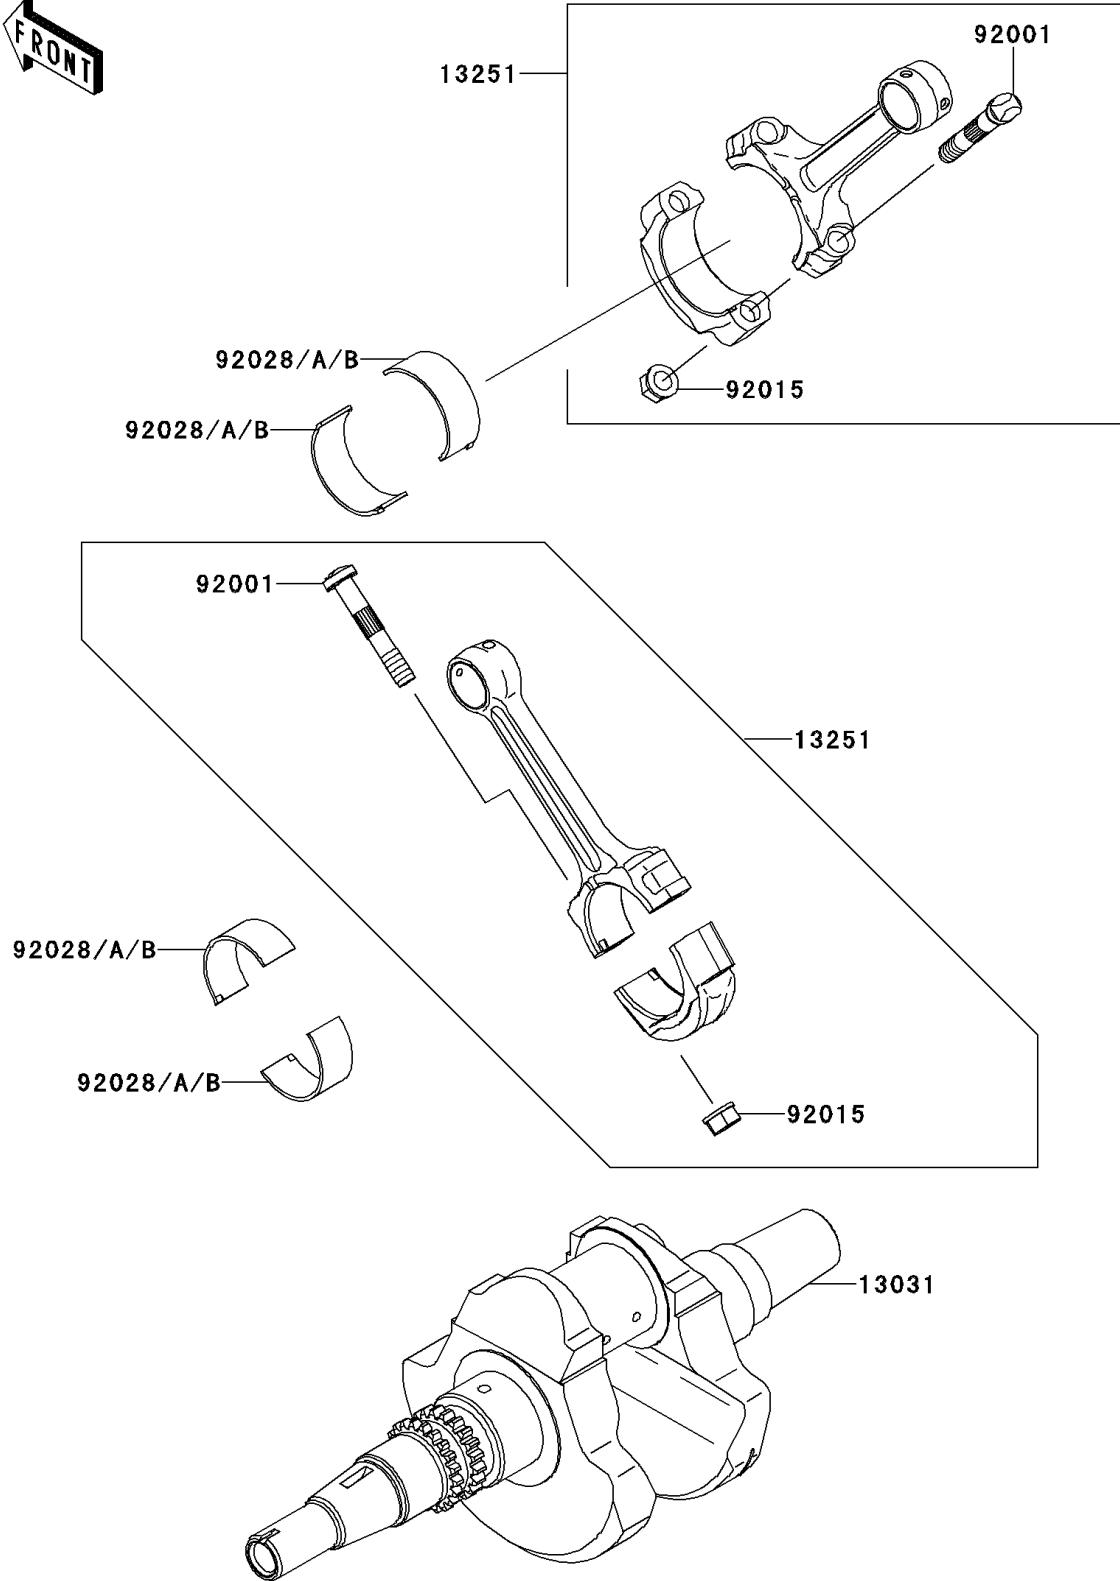

2009 KFX[®]700

PARTS DIAGRAM

Crankshaft

E1321

2009 KFX[®]700

PARTS LIST

Crankshaft

ITEM NAME	PART NUMBER	QUANTITY
CRANKSHAFT-COMP (Ref # 13031)	13031-0079	1
ROD-ASSY-CONNECTING (Ref # 13251)	13251-1143	2
BOLT,CONNECTING ROD (Ref # 92001)	92001-1980	4
NUT,FLANGED,8MM (Ref # 92015)	92015-1311	4
BUSHING,CONNECTING ROD,GREEN (Ref # 92028)	92028-1961	AR
BUSHING,CONNECTING ROD,YELLOW (Ref # 92028A)	92028-1962	4
BUSHING,CONNECTING ROD,BROWN (Ref # 92028B)	92028-1963	AR