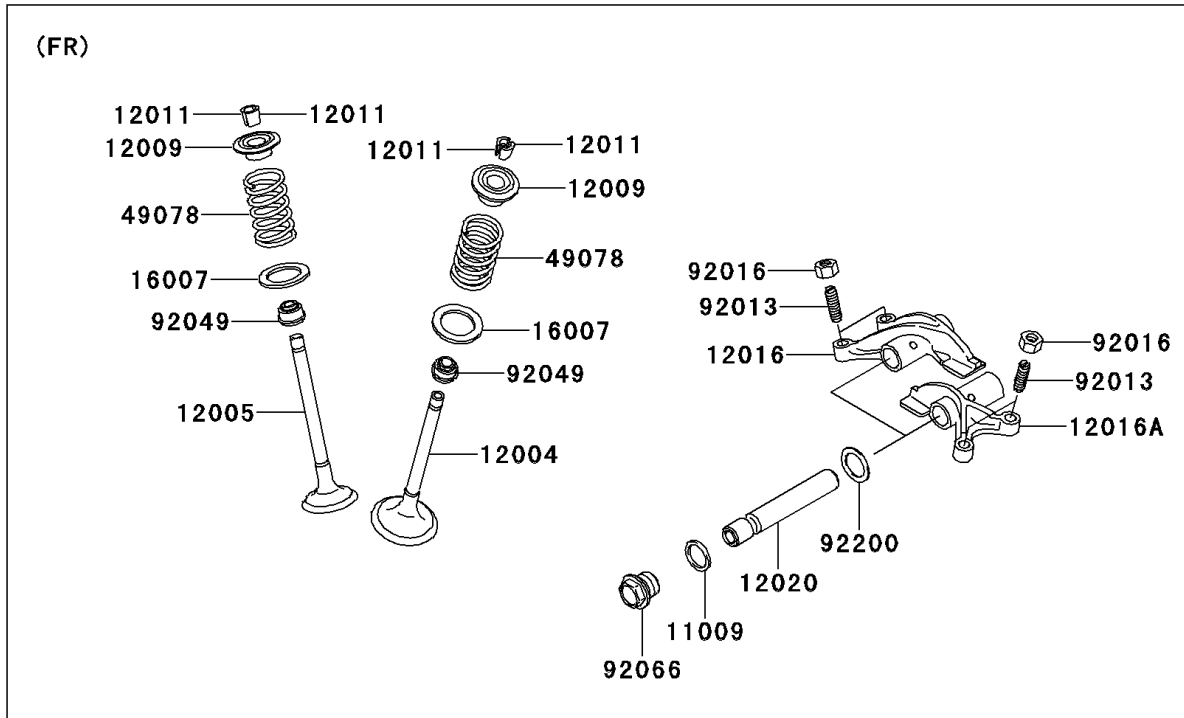

2008 KFX[®]700

PARTS DIAGRAM

Valve(s)

E1210

2008 KFX[®]700

PARTS LIST

Valve(s)

Kawasaki

Let the Good Times Roll[®]

ITEM NAME

PART NUMBER

QUANTITY
