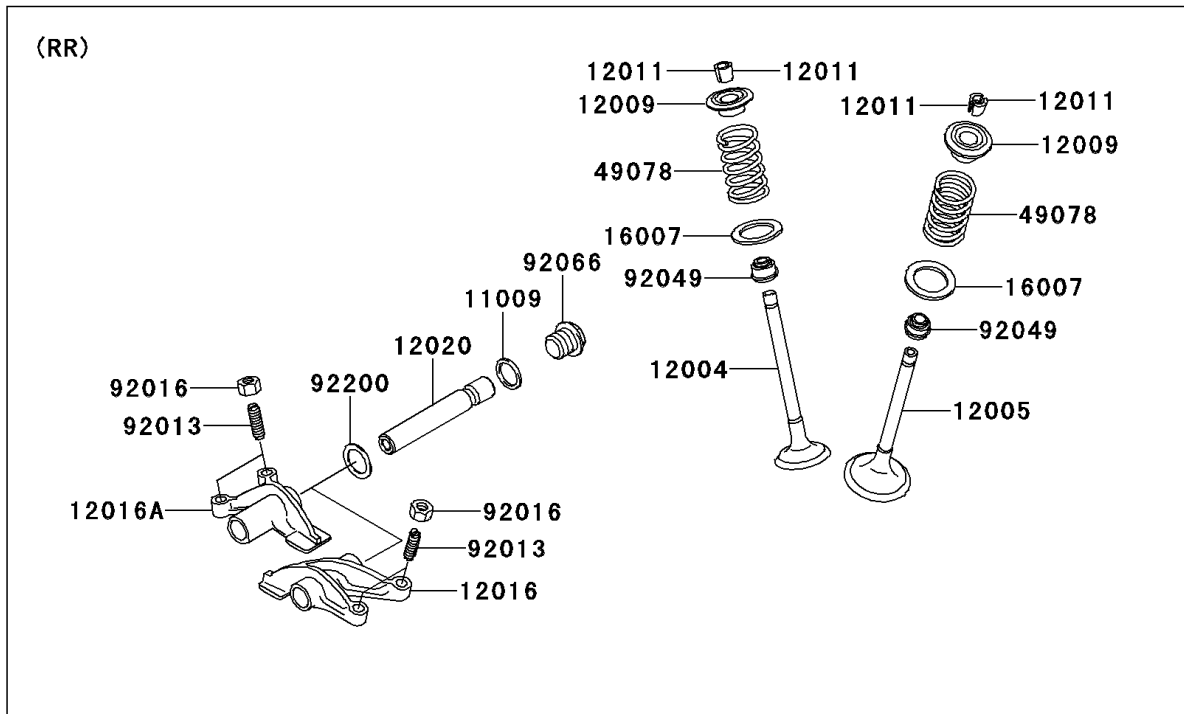

2008 KFX[®]700

PARTS DIAGRAM

Valve(s)

E1210

2008 KFX[®]700

PARTS LIST

Valve(s)

Kawasaki

Let the Good Times Roll[®]

ITEM NAME

PART NUMBER

QUANTITY
