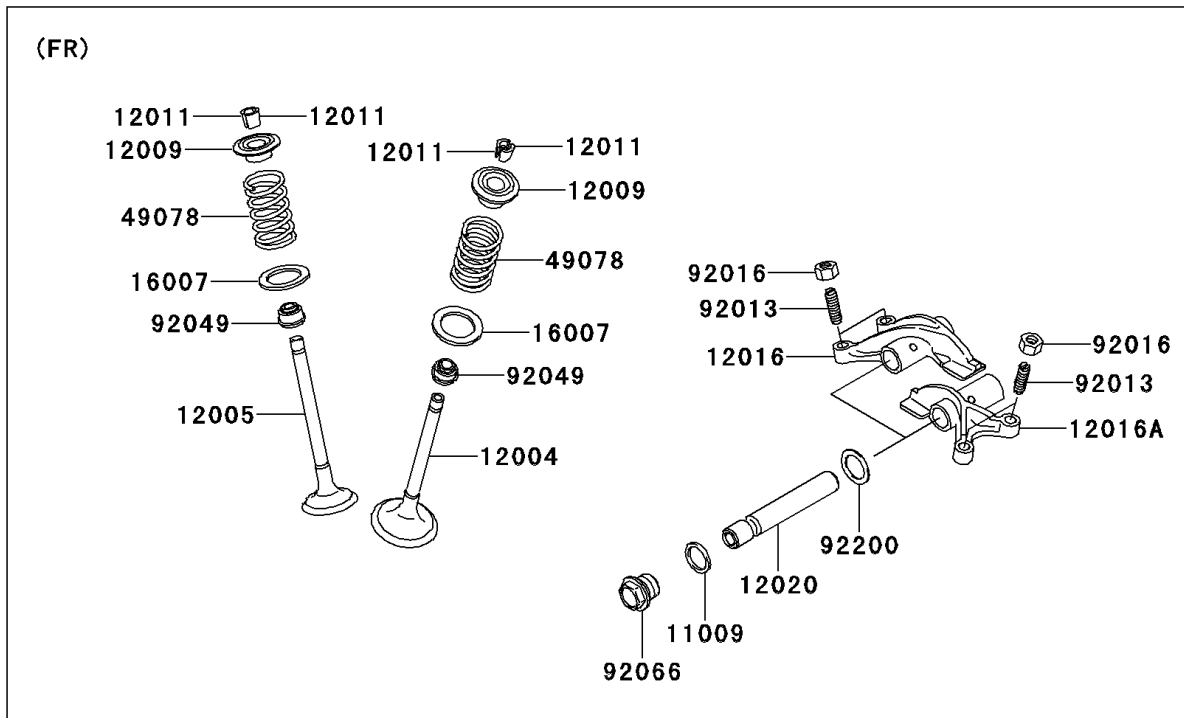

2007 KFX700

PARTS DIAGRAM

Valve(s)

E1210

2007 KFX700

PARTS LIST

Valve(s)

ITEM NAME

PART NUMBER

QUANTITY
