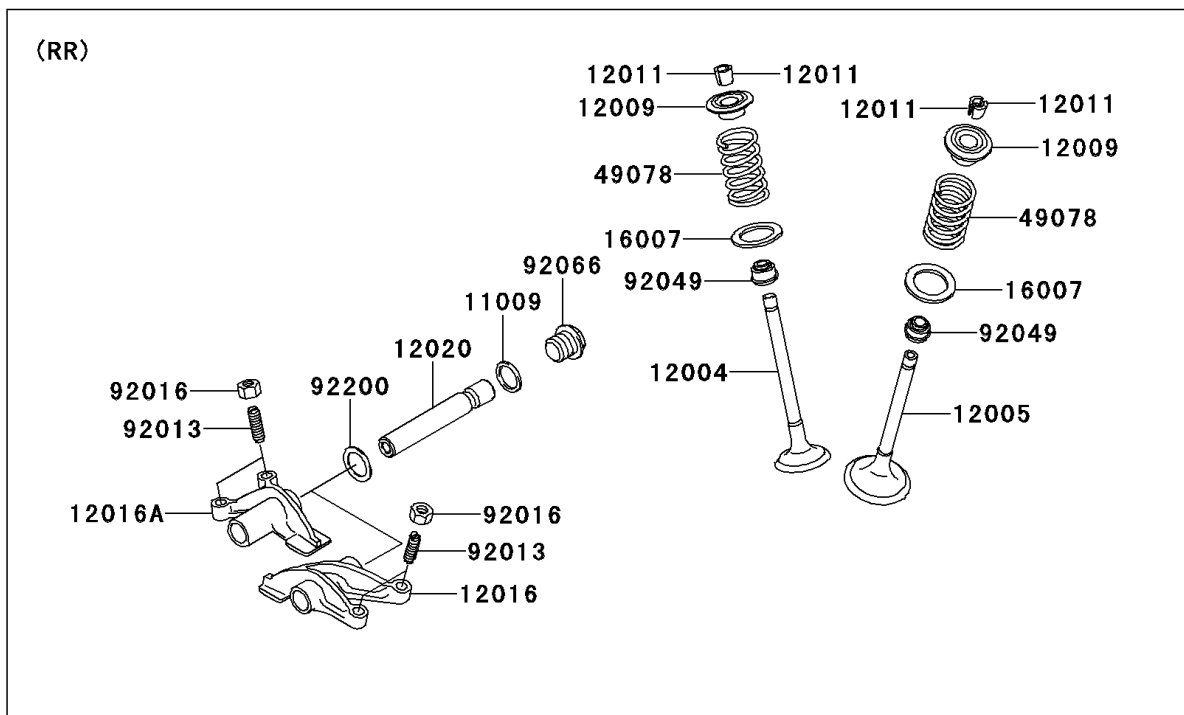

2007 KFX700

PARTS DIAGRAM

Valve(s)

E1210

2007 KFX700

PARTS LIST

Valve(s)

ITEM NAME

PART NUMBER

QUANTITY
