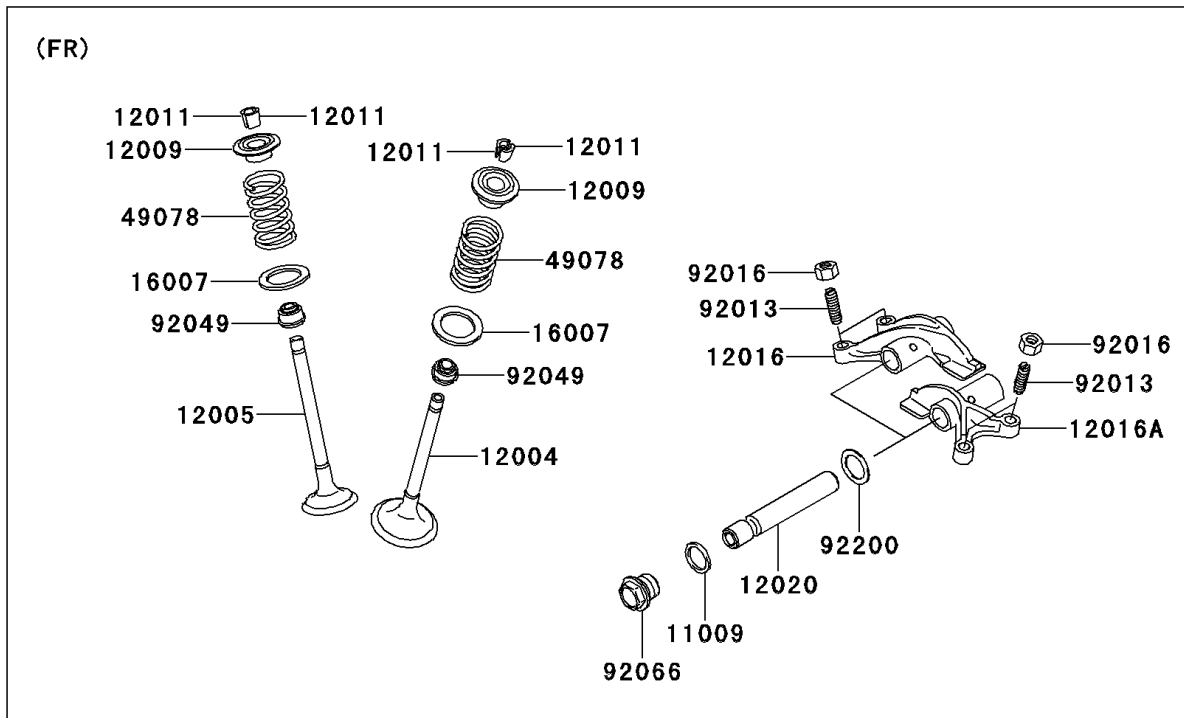

# 2006 KFX700

## PARTS DIAGRAM

Valve(s)

E1210

## PARTS LIST

Valve(s)

**ITEM NAME**

**PART NUMBER**

**QUANTITY**

---