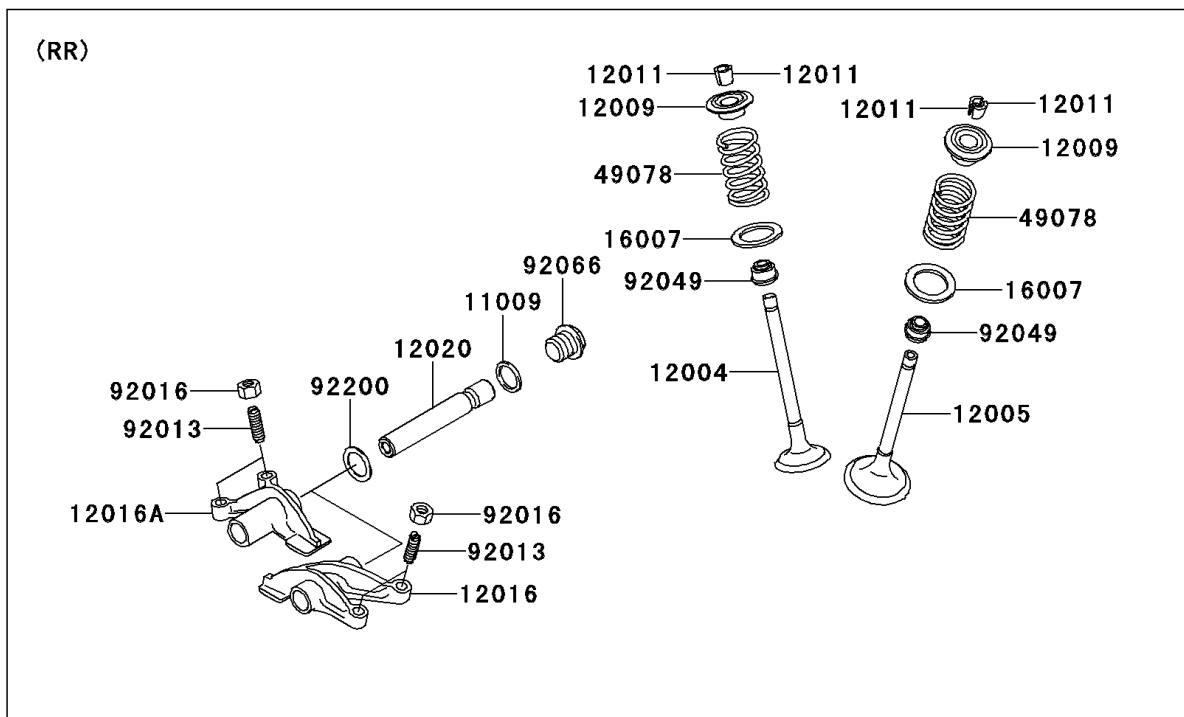

# 2006 KFX700

## PARTS DIAGRAM

Valve(s)

E1210

## PARTS LIST

Valve(s)

**ITEM NAME**

**PART NUMBER**

**QUANTITY**

---